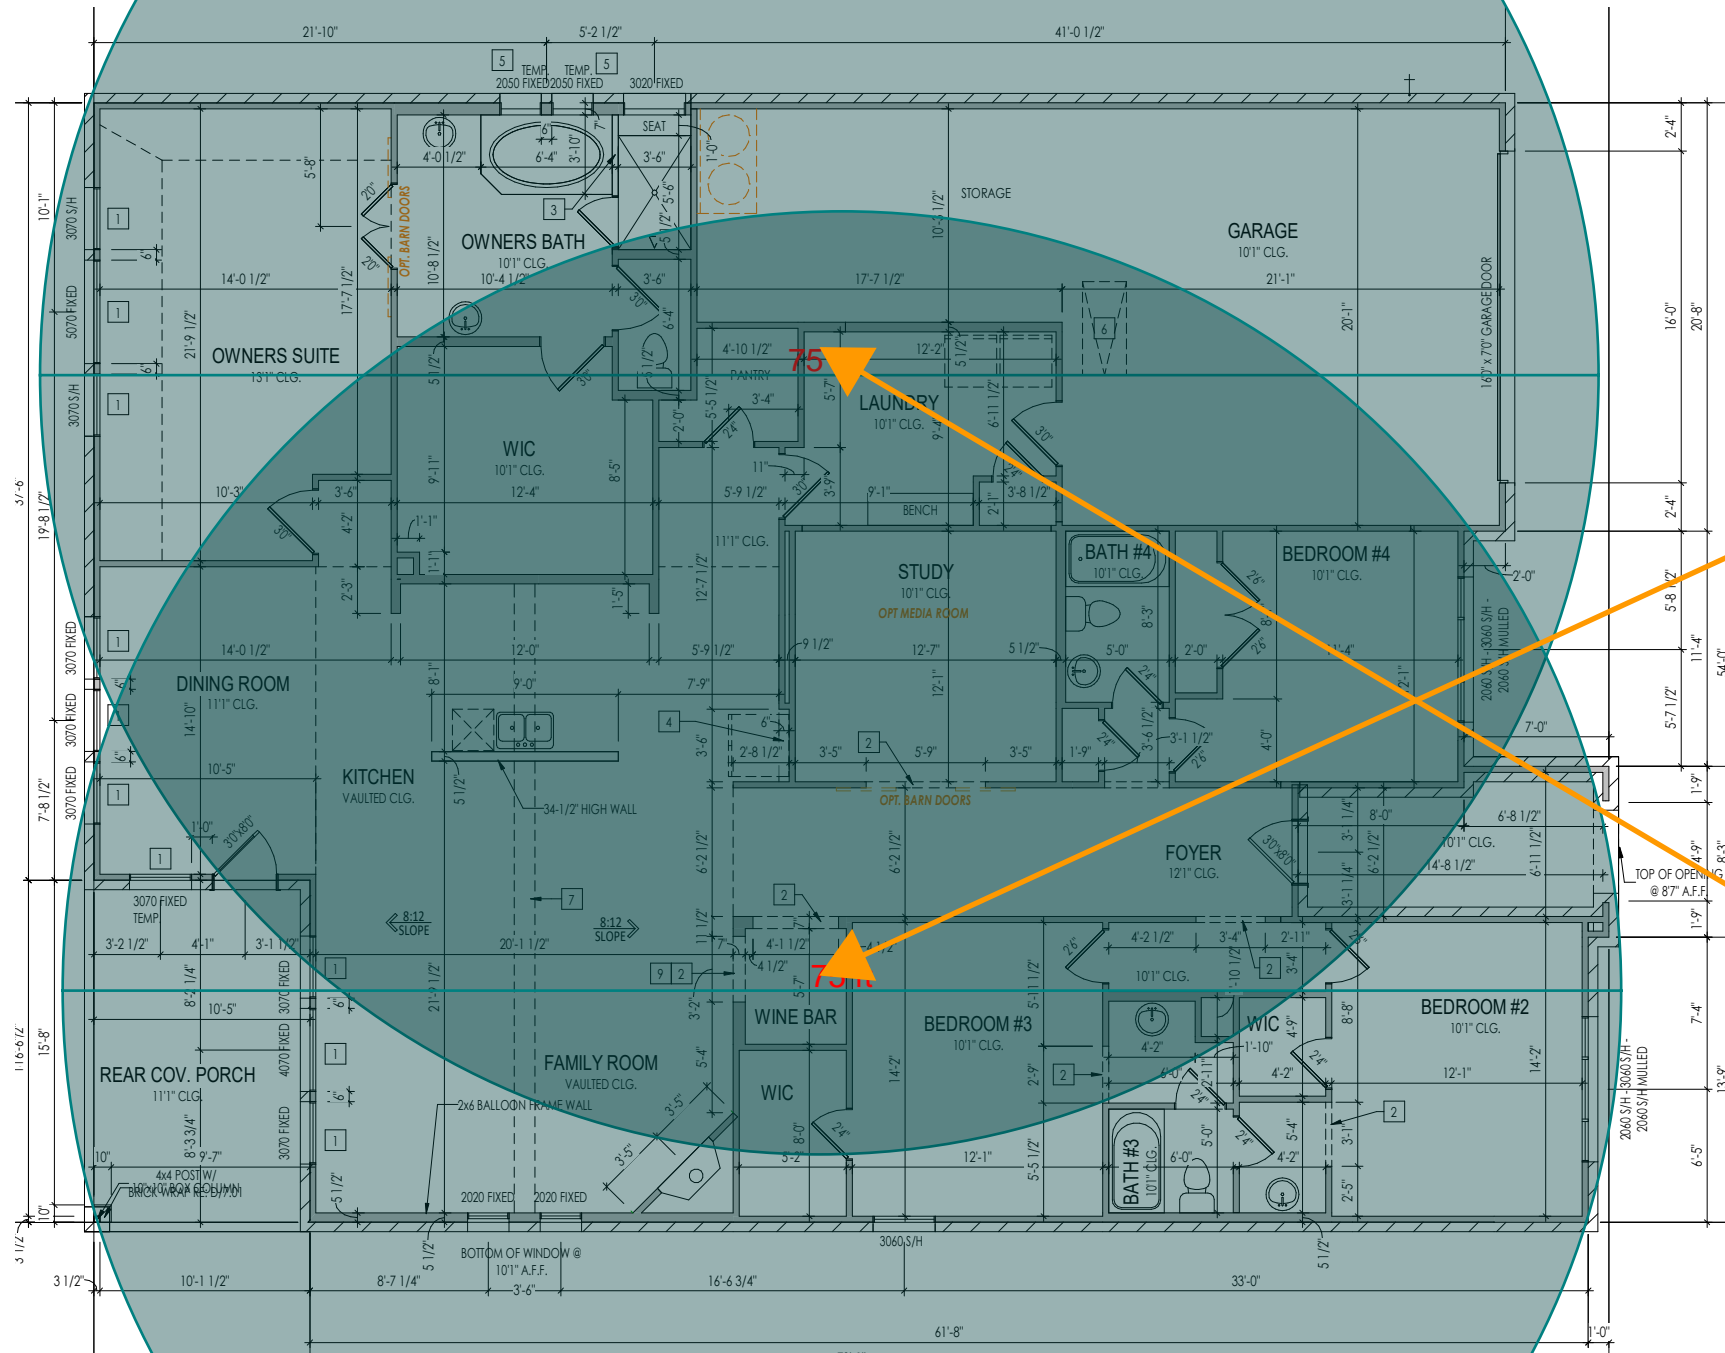

REVISIONS		
NO.	DESCRIPTION	DATE
rev1	Design for bid	11/10/22

CUSTOM INTEGRATOR	Drees
PROJECT #	0003266
TERRITORY SALES MANGER	Kristopher Sherman
DESIGNED BY	Kelly Draney
<b>A-1</b>	

**WiFi**  
GUARANTEE

**(AP)** XAP-810  
AC1200 DB WiFi

**(R)** XWR-3150  
4PORT WiFi

**(S)** XGS-1008  
8PORT Gigabit

Mounting Plate  
Structured Wiring

Description	Quantity
8-Port Gb Desktop Switch	1
High Power AC1200 Dual-Band WAP	1
OnQ 30" Plastic Enclosure with Hinged Door	1
QnQ Universal Mounting Plate	1
Wireless Router 2.4/5GHz AC3100 w/ Built-in Wireless Controller	1