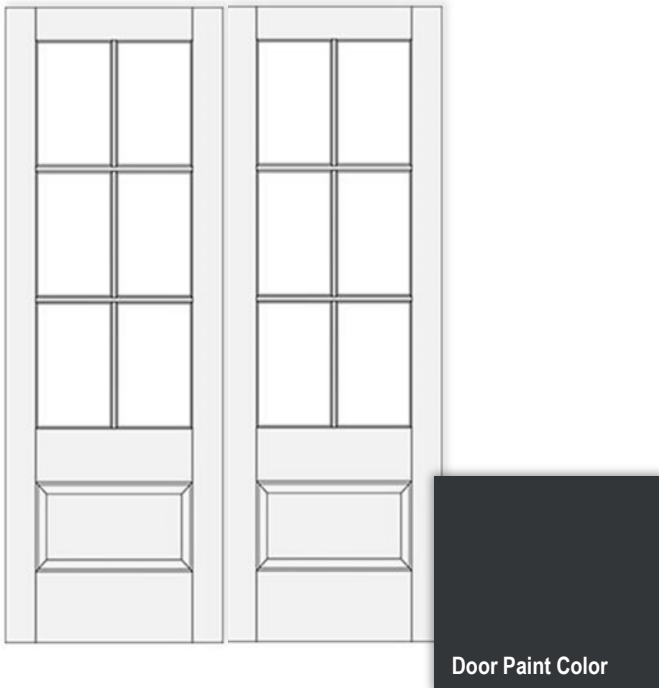

Curated Vision Board

*5318 Streamside Trail
Deerfield II - E*

Doors

Front Door

Interior Doors

Study French Doors

Media Barn Doors

Photos in this document are provided for representation only and variations may exist in actual color. The items featured are subject to change at any time and do not encompass all items selected for home. Drees Homes reserves the right to substitute materials, finishes, and/or equipment without notice.