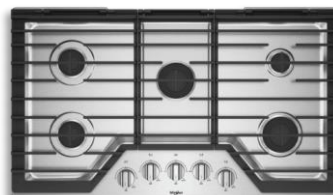

Perimeter Color

Island Color

Groveland

Countertops

Granite: Lagoon

Backsplash

Spring Pull-Down Faucet

Lighting

Vent Hood Style

Microwave

5-Burner Range

Double Ovens

White Farmhouse Sink

Dishwasher

Photos in this document are provided for representation only and variations may exist in actual color. The items featured are subject to change at any time and do not encompass all items selected for home. Drees Homes reserves the right to substitute materials, finishes, and/or equipment without notice.