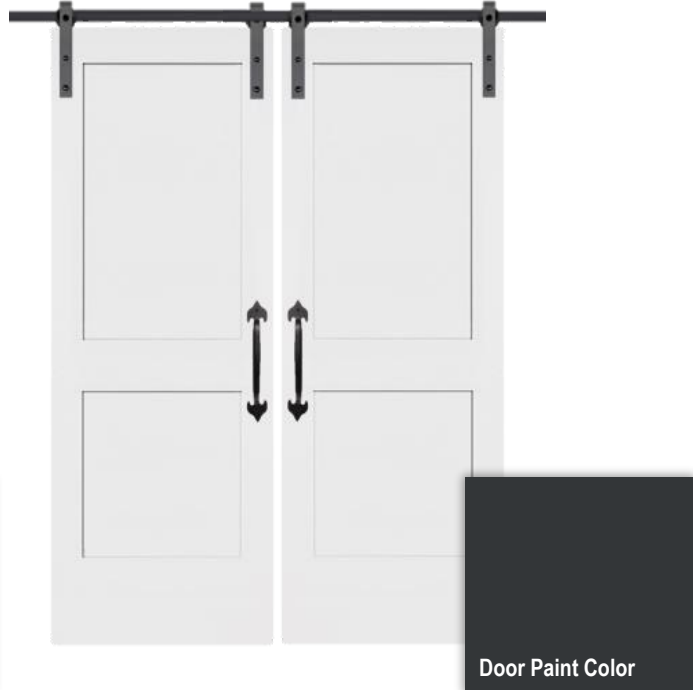

Curated Vision Board

*5318 Streamside Trail
Deerfield II - E*

Doors

Front Door

Interior Doors

Study French Doors

Media Barn Doors

Photos in this document are provided for representation only and variations may exist in actual color. The items featured are subject to change at any time and do not encompass all items selected for home. Drees Homes reserves the right to substitute materials, finishes, and/or equipment without notice.