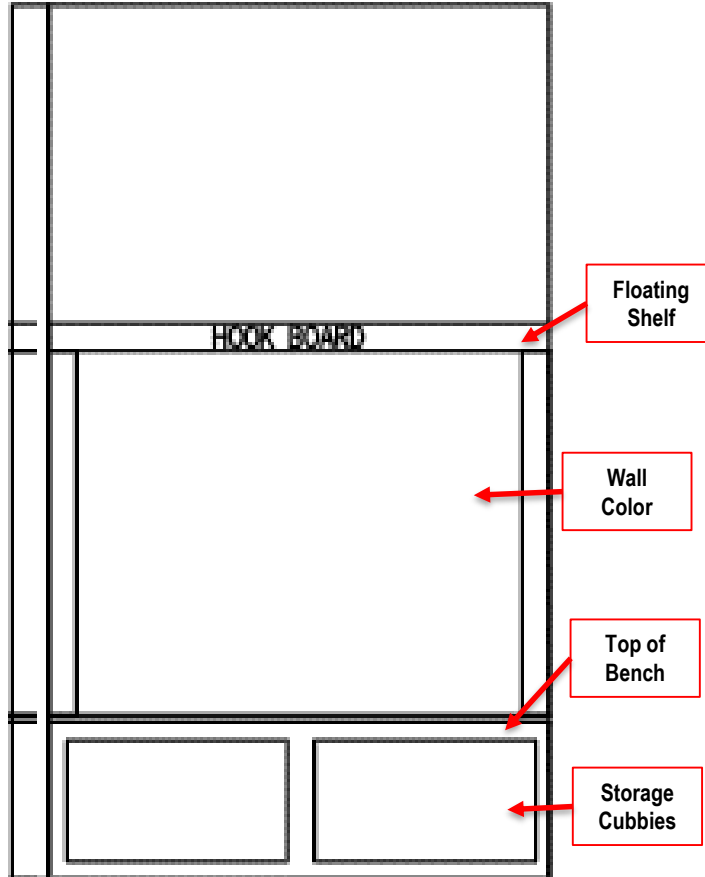

Laundry / Mudroom

Countertop

Cabinet Style

Sink

Tile Flooring

13" x 13"

Mudroom Bench

Floating Shelf