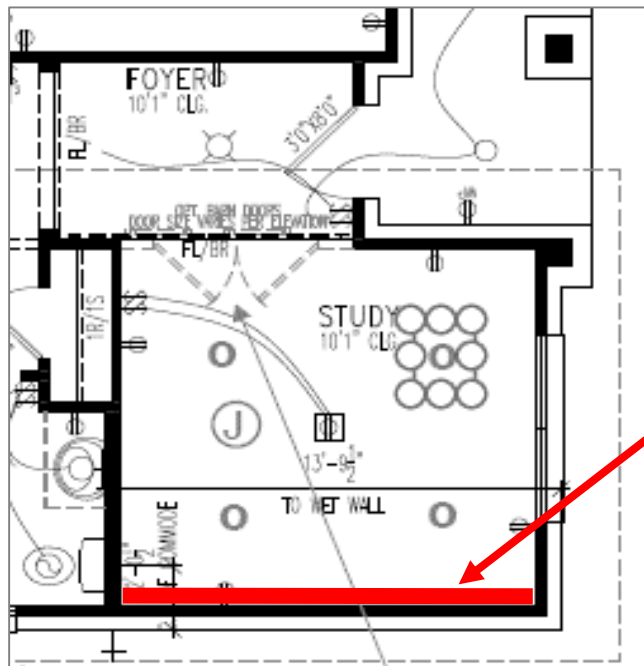

Door Paint Color