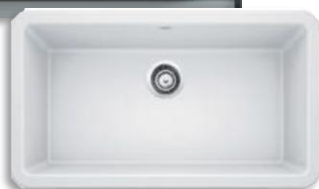

Perimeter Color

Island Color

Groveland

Countertops

Granite: Lagoon

Backsplash

Spring Pull-Down Faucet

Lighting

Vent Hood Style

Microwave

5-Burner Range

Double Ovens

White Farmhouse Sink

Dishwasher

Photos in this document are provided for representation only and variations may exist in actual color. The items featured are subject to change at any time and do not encompass all items selected for home. Drees Homes reserves the right to substitute materials, finishes, and/or equipment without notice.

Laundry / Mudroom

Countertop

Cabinet Style

Sink

Tile Flooring

13" x 13"

Mudroom Bench

Floating Shelf