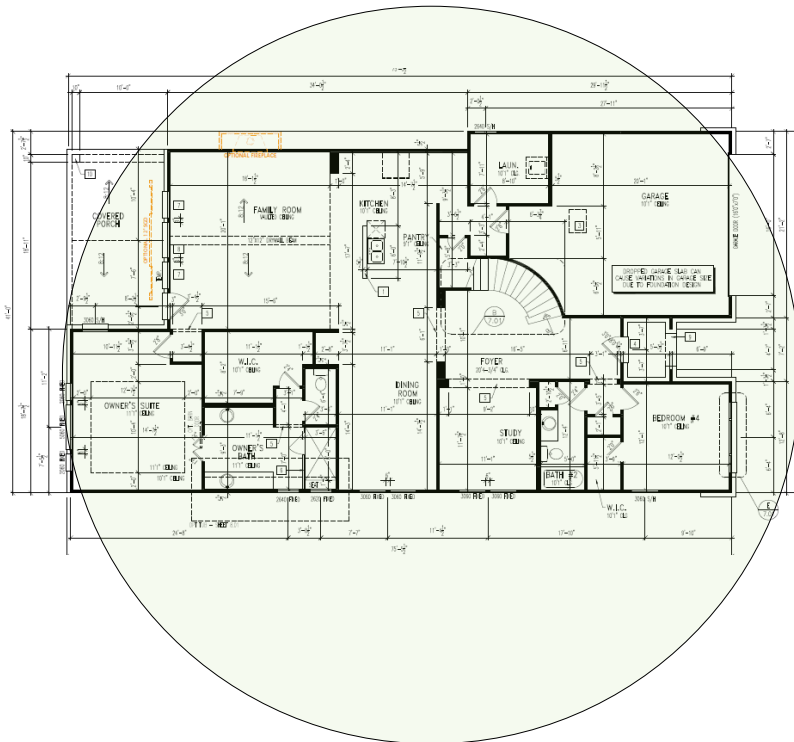

Description	Model #	QTY
Wireless Router 2.4/5GHz AC1200 w/ built-in Wireless Controller	XWR-1200	1
OnQ 30" Plastic Enclosure with Hinged Door	ENP3050	1

Note; the product icons on the Wireless & Wired Design have links to its own overview page on Luxul's webpage, you'll need internet connection in order for the links to work.

First Floor Plan – Will get coverage from 2nd floor AP