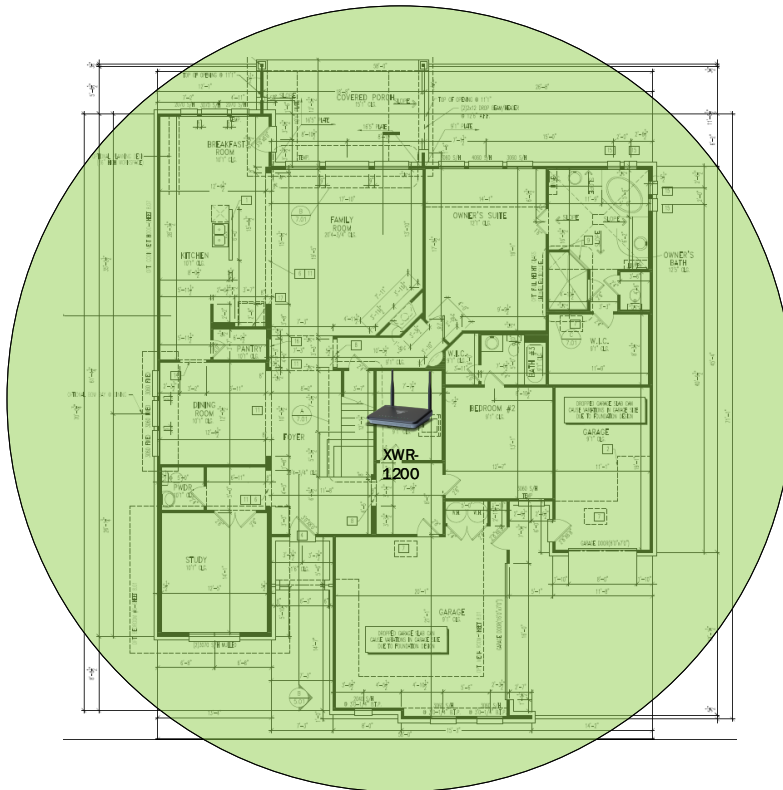

Description	Model #	QTY
Wireless Router 2.4/5GHz AC1200 w/ built-in Wireless Controller	XWR-1200	1
OnQ 30" Plastic Enclosure with Hinged Door	ENP3050	1

Note; the product icons on the Wireless & Wired Design have links to its own overview page on Luxul's webpage, you'll need internet connection in order for the links to work.

First Floor Plan