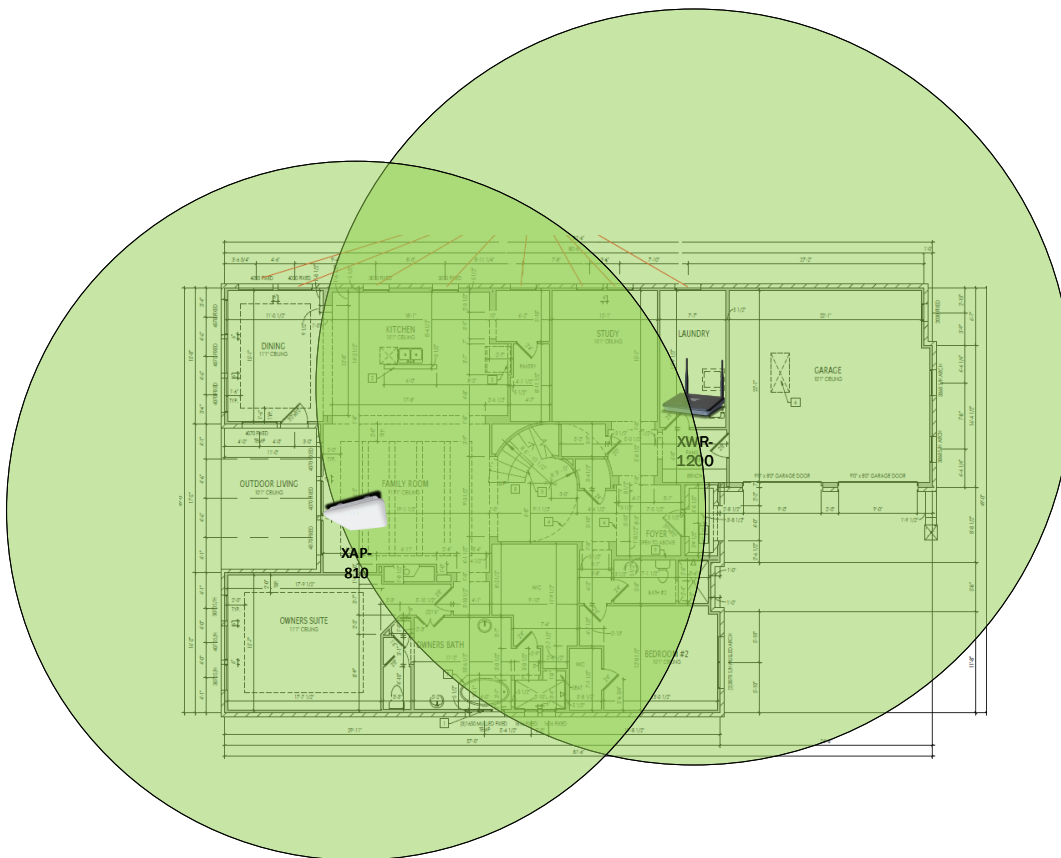

Description	Model #	QTY
Wireless Router 2.4/5GHz AC1200 w/ built-in Wireless Controller	XWR-1200	1
Standard Wireless TX Power AC1200 WAP	XAP-810	1
OnQ 30" Plastic Enclosure with Hinged Door	ENP3050	1

Note; the product icons on the Wireless & Wired Design have links to its own overview page on Luxul's webpage, you'll need internet connection in order for the links to work.

First Floor Plan