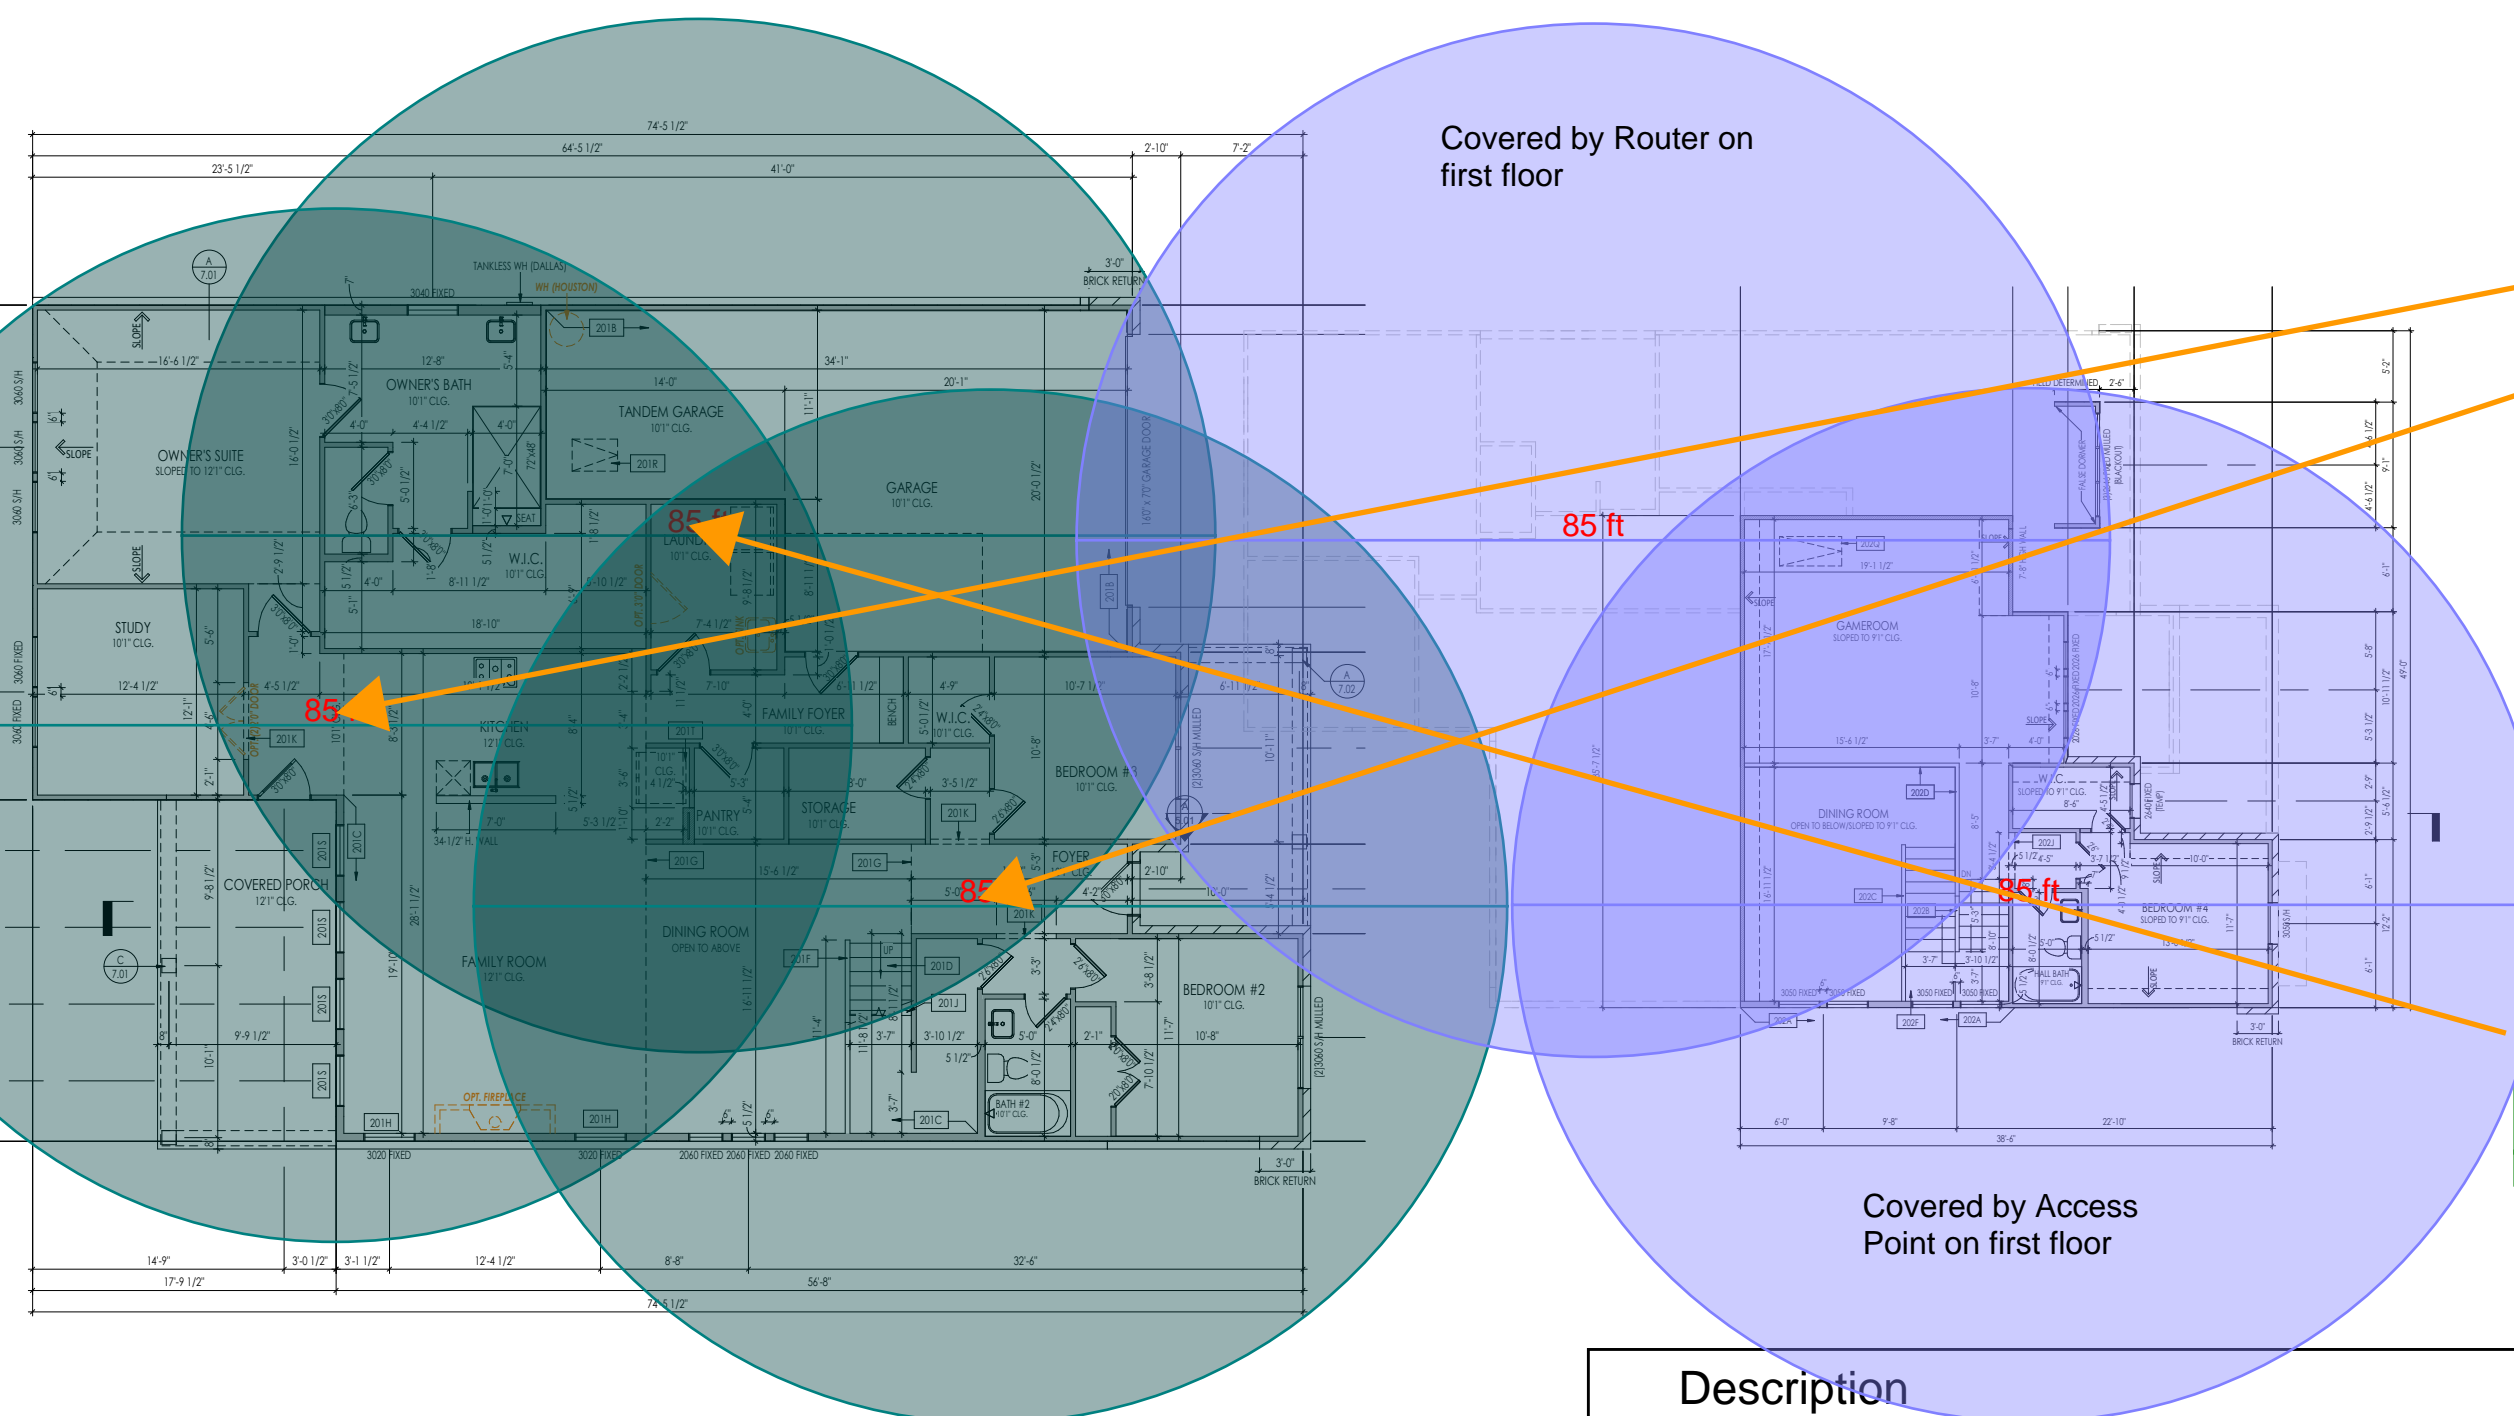

REVISIONS		
NO.	DESCRIPTION	DATE
rev1	Design for bid	11/8/22

CUSTOM INTEGRATOR  
Drees

PROJECT #  
0003265

TERRITORY SALES MANGER  
Kristopher Sherman

DESIGNED BY  
Kelly Draney

**A-1**

- XAP-810**  
AC1200 DB WiFi
- XAP-810**  
AC1200 DB WiFi

- XWR-3150**  
4PORT WiFi
- XGS-1008**  
8PORT Gigabit  
Mounting Plate  
Structured Wiring

Description	Quantity
8-Port Gb Desktop Switch	1
High Power AC1200 Dual-Band WAP	2
OnQ 30" Plastic Enclosure with Hinged Door	1
QnQ Universal Mounting Plate	1
Wireless Router 2.4/5GHz AC3100 w/ Built-in Wireless Controller	1