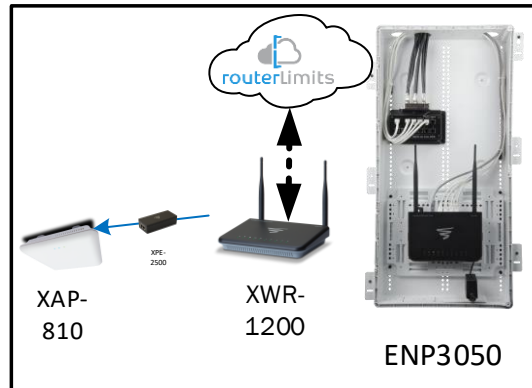

Description	Model #	QTY
Wireless Router 2.4/5GHz AC1200 w/ built-in Wireless Controller	XWR-1200	1
Standard Wireless TX Power AC1200 WAP	XAP-810	1
OnQ 30" Plastic Enclosure with Hinged Door	ENP3050	1

Note; the product icons on the Wireless & Wired Design have links to its own overview page on Luxul's webpage, you'll need internet connection in order for the links to work.

**First Floor Plan –
It will get Wi-Fi coverage from the Wireless Router in the Second Floor Plan**