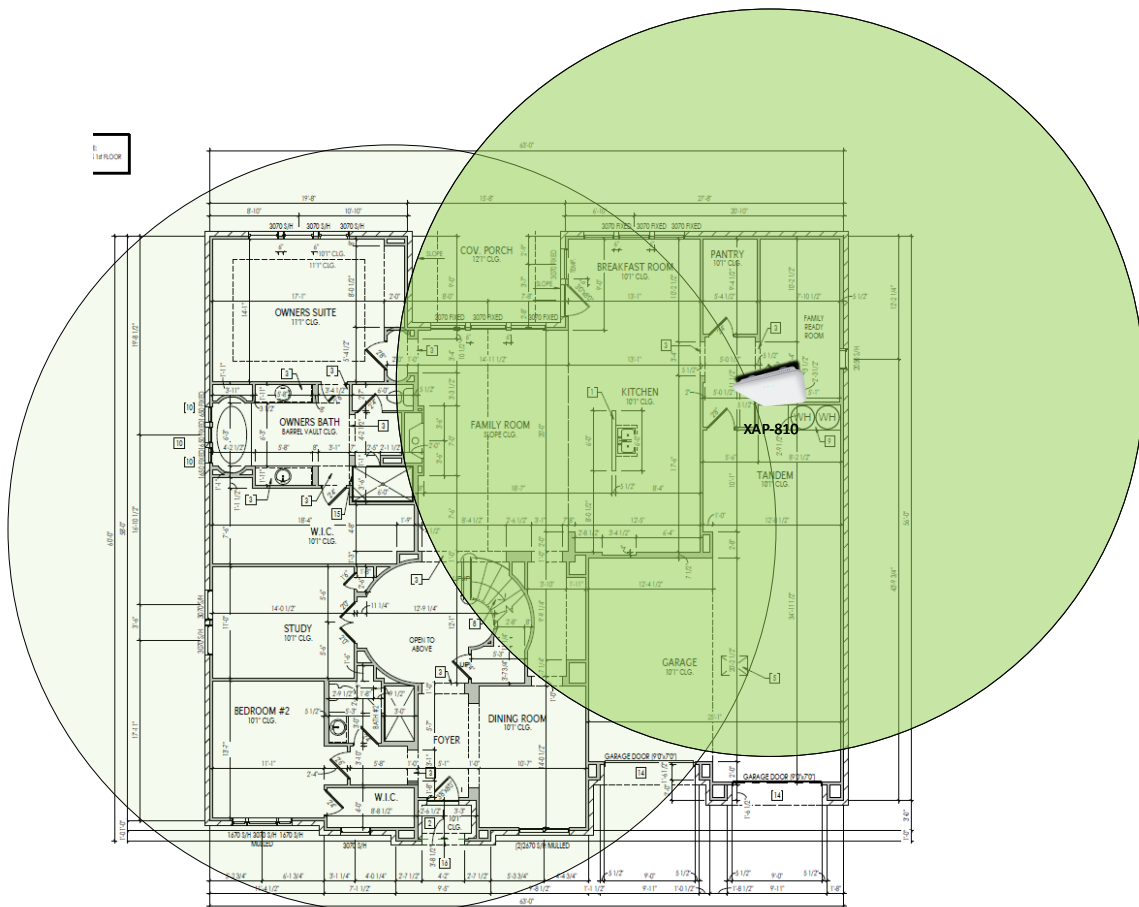

Description	Model #	QTY
Wireless Router 2.4/5GHz AC1200 w/ built-in Wireless Controller	XWR-1200	1
Standard Wireless TX Power AC1200 WAP	XAP-810	1
OnQ 30" Plastic Enclosure with Hinged Door	ENP3050	1

Note; the product icons on the Wireless & Wired Design have links to its own overview page on Luxul's webpage, you'll need internet connection in order for the links to work.

**First Floor Plan –
It will get Wi-Fi coverage from the Wireless Router in the Second Floor Plan**