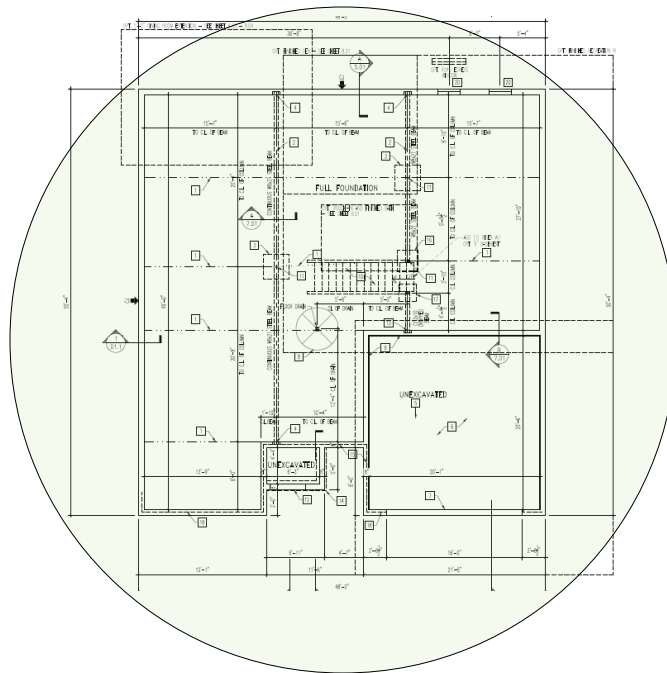

Description	Model #	QTY
Wireless Router 2.4/5GHz AC1200 w/ built-in Wireless Controller	XWR-1200	1
OnQ 30" Plastic Enclosure with Hinged Door	ENP3050	1

Note; the product icons on the Wireless & Wired Design have links to its own overview page on Luxul's webpage, you'll need internet connection in order for the links to work.

Basement Floor Plan – It will get coverage from 1st floor AP