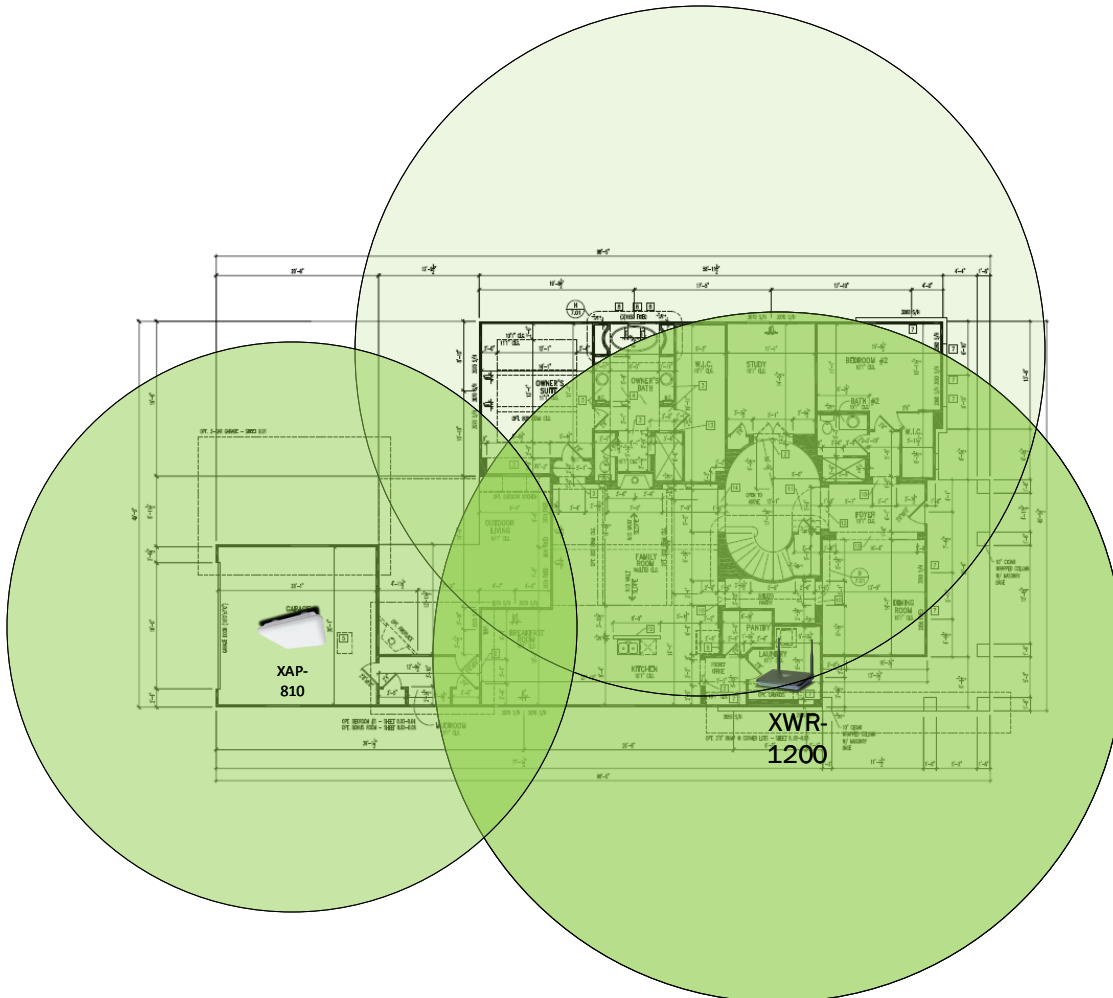

Description	Model #	QTY
Wireless Router 2.4/5GHz AC1200 w/ built-in Wireless Controller	XWR-1200	1
Standard Wireless TX Power AC1200 WAP	XAP-810	2
OnQ 30" Plastic Enclosure with Hinged Door	ENP3050	1

Note; the product icons on the Wireless & Wired Design have links to its own overview page on Luxul's webpage, you'll need internet connection in order for the links to work.

1st Floor – It will also get coverage from 2nd floor AP