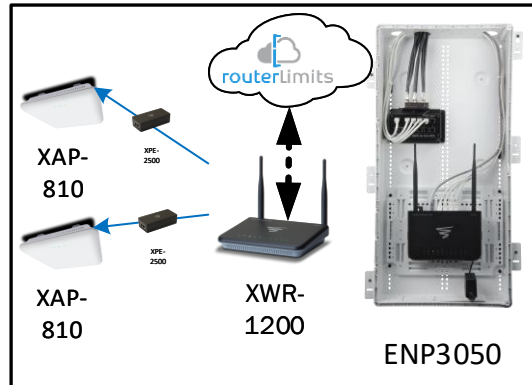

Description	Model #	QTY
Wireless Router 2.4/5GHz AC1200 w/ built-in Wireless Controller	XWR-1200	1
Standard Wireless TX Power AC1200 WAP	XAP-810	2
OnQ 30" Plastic Enclosure with Hinged Door	ENP3050	1

Note; the product icons on the Wireless & Wired Design have links to its own overview page on Luxul's webpage, you'll need internet connection in order for the links to work.

1st Floor – It will also get coverage from 2nd floor AP