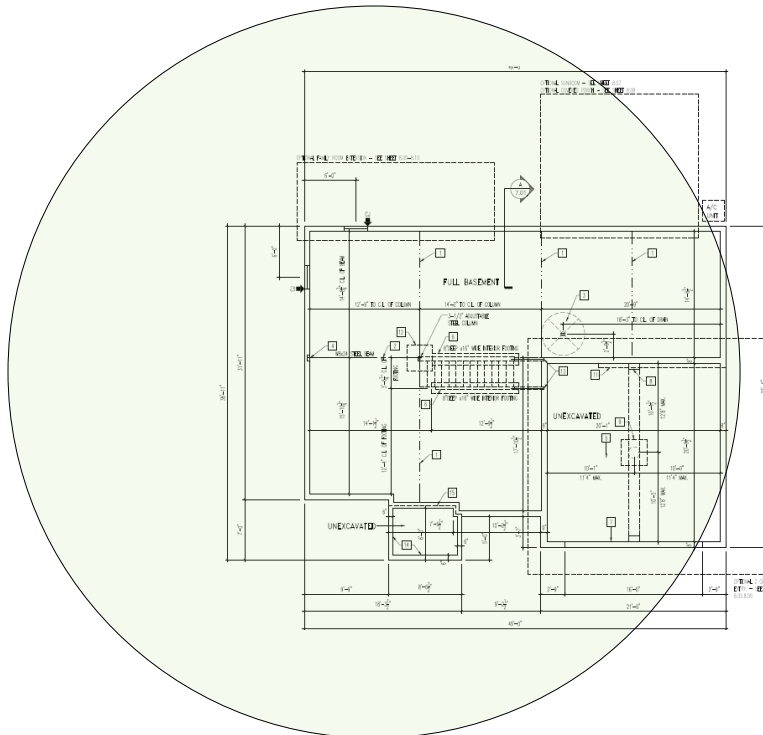

Description	Model #	QTY
Wireless Router 2.4/5GHz AC1200 w/ built-in Wireless Controller	XWR-1200	1
OnQ 30" Plastic Enclosure with Hinged Door	ENP3050	1

Note; the product icons on the Wireless & Wired Design have links to its own overview page on Luxul's webpage, you'll need internet connection in order for the links to work.

Basement Floor Plan - It will get coverage from 1st floor AP