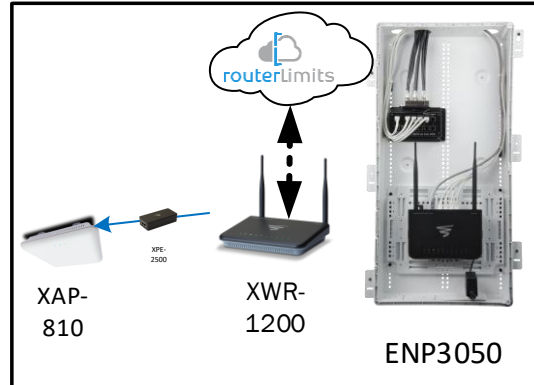

Deerfield J – Case Number 97735 – V3

Description	Model #	QTY
Wireless Router 2.4/5GHz AC1200 w/ built-in Wireless Controller	XWR-1200	1
Standard Wireless TX Power AC1200 WAP	XAP-810	1
OnQ 30" Plastic Enclosure with Hinged Door	ENP3050	1

Note; the product icons on the Wireless & Wired Design have links to its own overview page on Luxul's webpage, you'll need internet connection in order for the links to work.

First Floor Plan – It will also get coverage from 1st floor AP