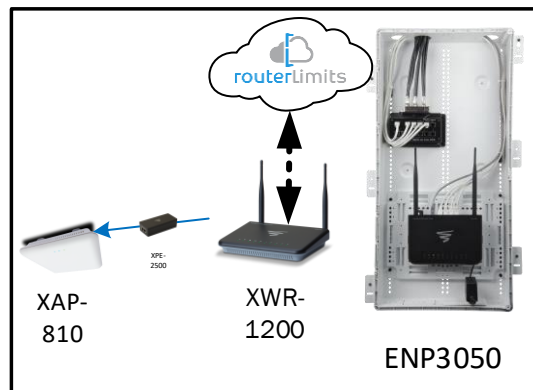

Description	Model #	QTY
Wireless Router 2.4/5GHz AC1200 w/ built-in Wireless Controller	XWR-1200	1
Standard Wireless TX Power AC1200 WAP	XAP-810	1
OnQ 30" Plastic Enclosure with Hinged Door	ENP3050	1
OnQ Universal Mounting Plate	AC1040	1

Note; the product icons on the Wireless & Wired Design have links to its own overview page on Luxul's webpage, you'll need internet connection in order for the links to work.

Basement Floor Plan