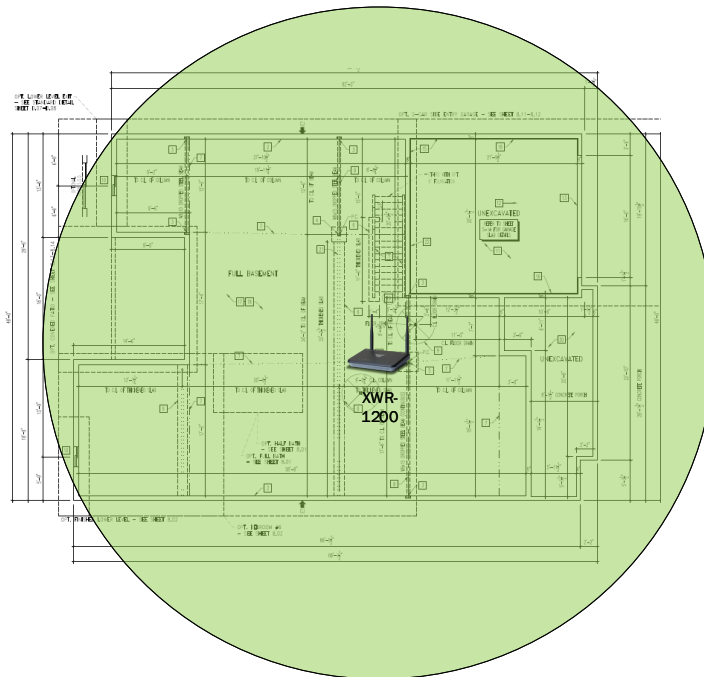

Description	Model #	QTY
Wireless Router 2.4/5GHz AC1200 w/ built-in Wireless Controller	XWR-1200	1
Standard Wireless TX Power AC1200 WAP	XAP-810	1
OnQ 30" Plastic Enclosure with Hinged Door	ENP3050	1
OnQ Universal Mounting Plate	AC1040	1

Note; the product icons on the Wireless & Wired Design have links to its own overview page on Luxul's webpage, you'll need internet connection in order for the links to work.

Basement Floor Plan