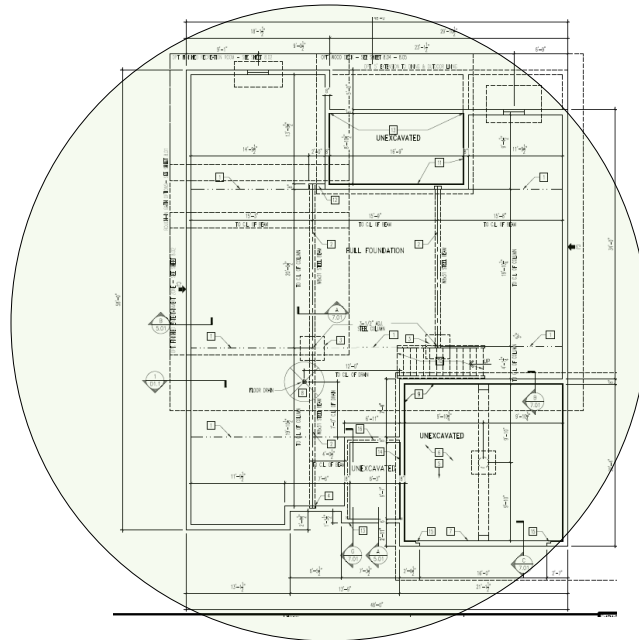

Description	Model #	QTY
Wireless Router 2.4/5GHz AC1200 w/ built-in Wireless Controller	XWR-1200	1
OnQ 30" Plastic Enclosure with Hinged Door	ENP3050	1

Note; the product icons on the Wireless & Wired Design have links to its own overview page on Luxul's webpage, you'll need internet connection in order for the links to work.

Basement Floor Plan – It will get coverage from 1st floor AP