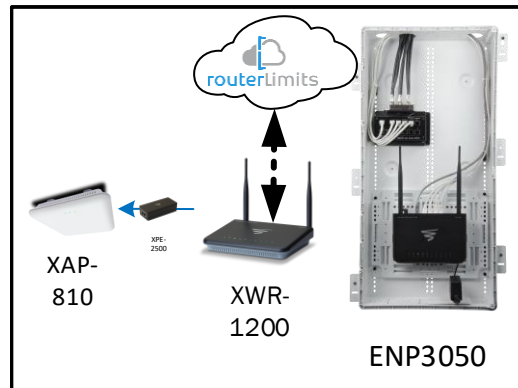

Track Browsing History

View web use and browsing history data right at your fingertips. Now you can see what's happening on your network, even when you're not there.

Brendan – Case Number 97031 - V1

Description	Model #	QTY
Wireless Router 2.4/5GHz AC1200 w/ built-in Wireless Controller	XWR-1200	1
Standard Wireless TX Power AC1200 WAP	XAP-810	1
OnQ 30" Plastic Enclosure with Hinged Door	ENP3050	1

Note; the product icons on the Wireless & Wired Design have links to its own overview page on Luxul's webpage, you'll need internet connection in order for the links to work.

1st Floor – it will also get coverage from the 2nd floor AP