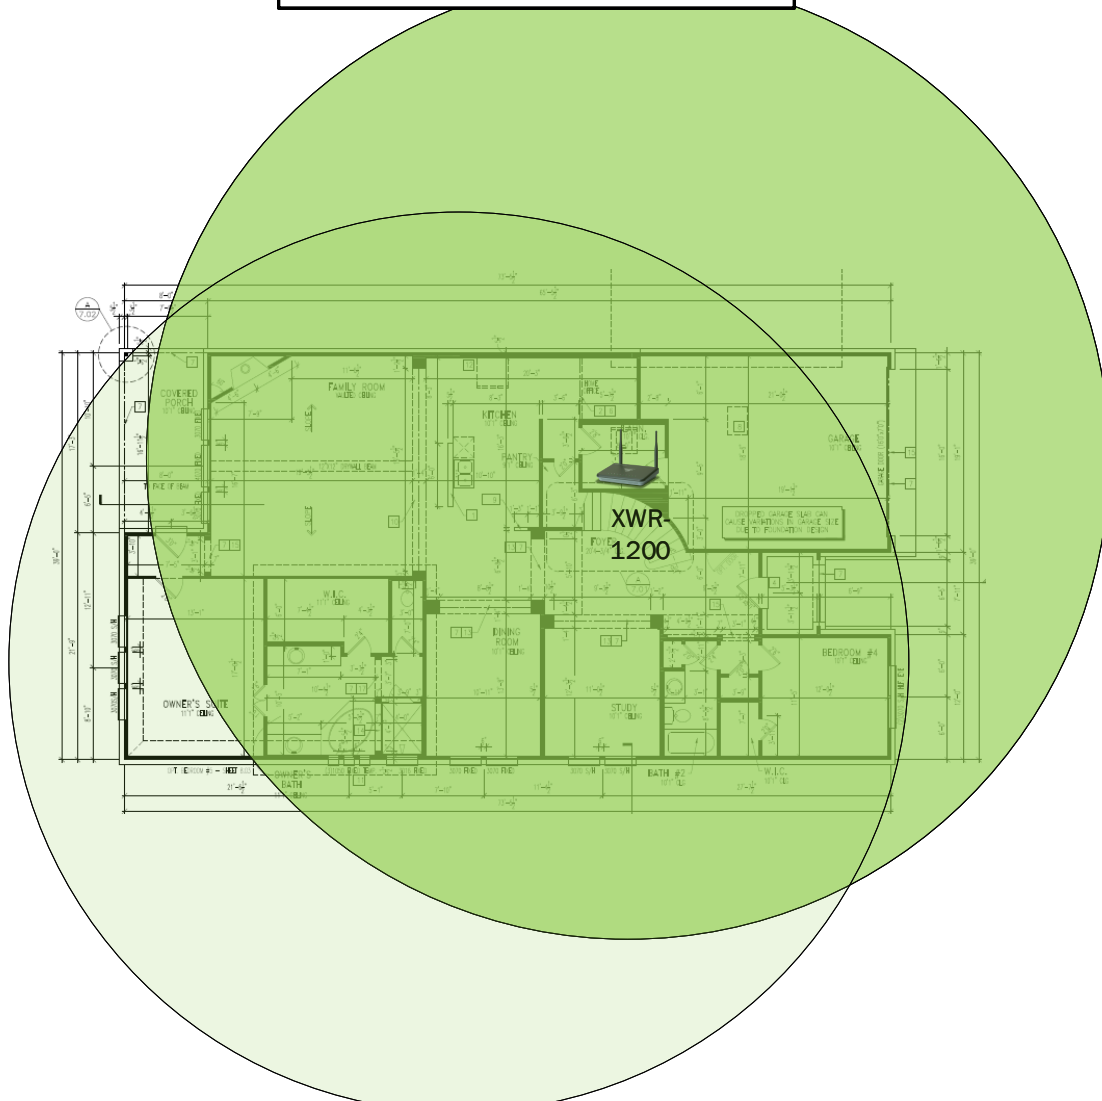

Brendan – Case Number 97031 - V1

Description	Model #	QTY
Wireless Router 2.4/5GHz AC1200 w/ built-in Wireless Controller	XWR-1200	1
Standard Wireless TX Power AC1200 WAP	XAP-810	1
OnQ 30" Plastic Enclosure with Hinged Door	ENP3050	1

Note; the product icons on the Wireless & Wired Design have links to its own overview page on Luxul's webpage, you'll need internet connection in order for the links to work.

1st Floor – it will also get coverage from the 2nd floor AP