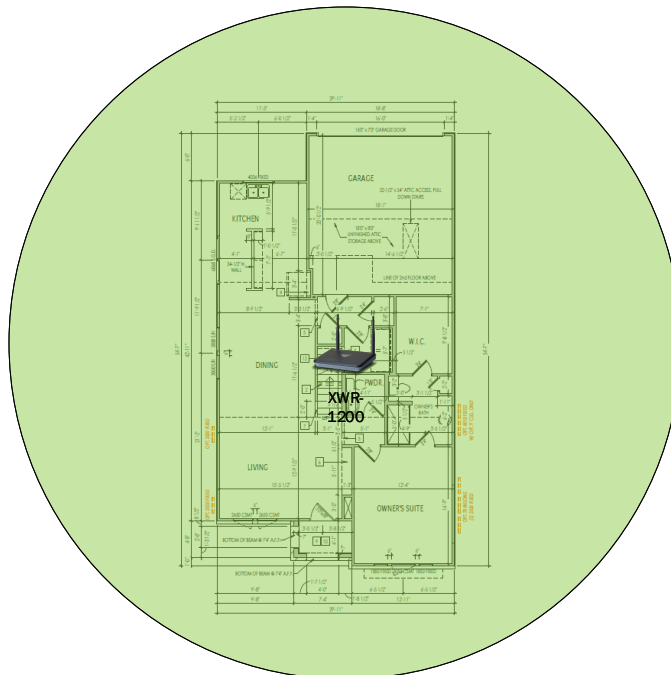

Description	Model #	QTY
Wireless Router 2.4/5GHz AC1200 w/ built-in Wireless Controller	XWR-1200	1
OnQ 30" Plastic Enclosure with Hinged Door	ENP3050	1
OnQ Universal Mounting Plate	AC1040	1

Note; the product icons on the Wireless & Wired Design have links to its own overview page on Luxul's webpage, you'll need internet connection in order for the links to work.

First Floor Plan