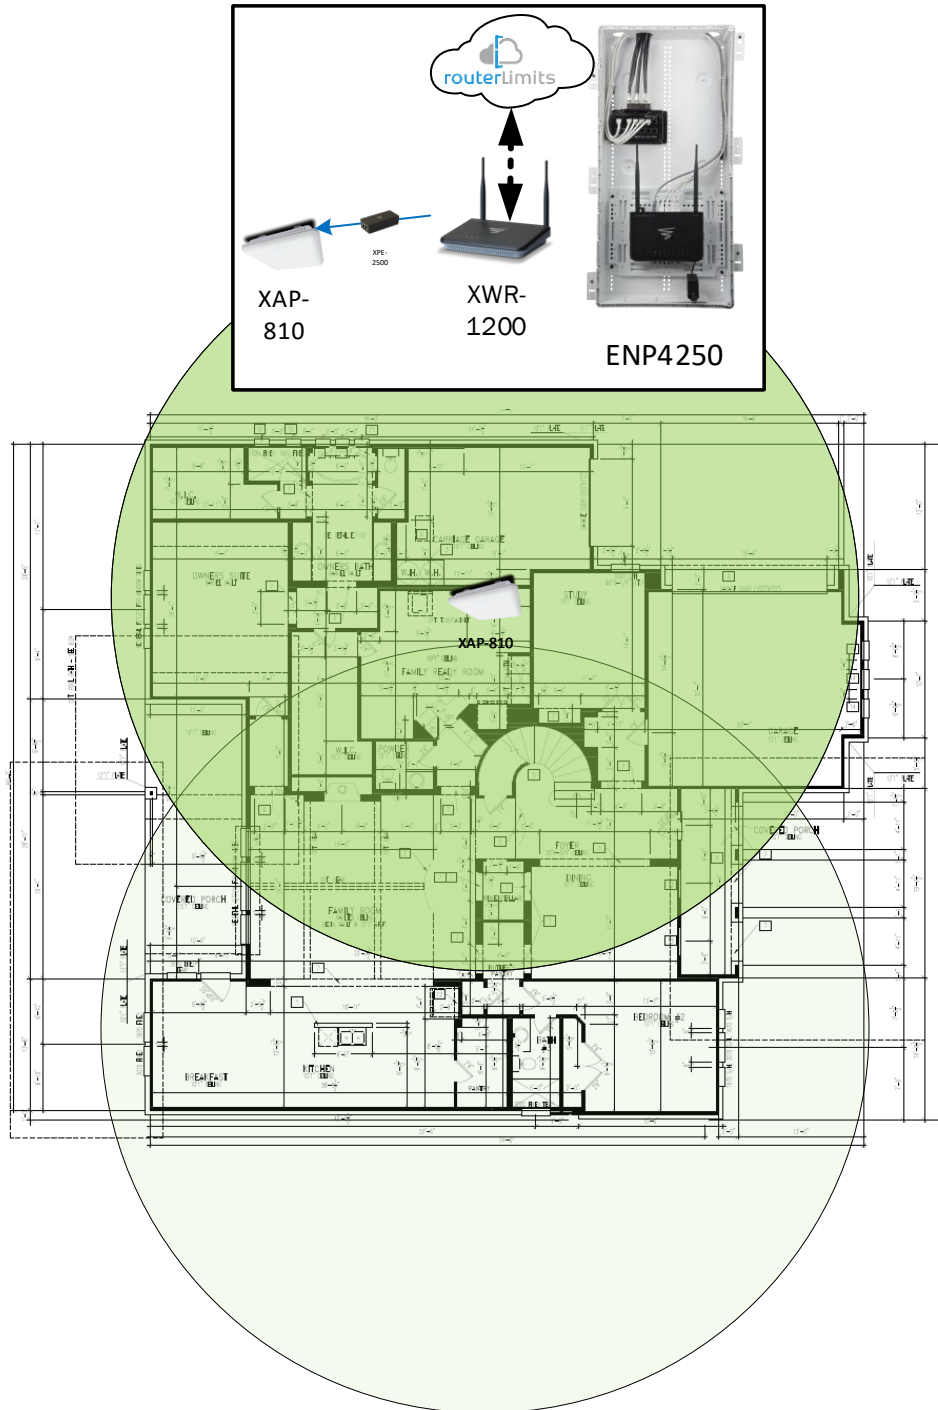

Track Browsing History

View web use and browsing history data right at your fingertips. Now you can see what's happening on your network, even when you're not there.

Description	Model #	QTY
Wireless Router 2.4/5GHz AC1200 w/ built-in Wireless Controller	XWR-1200	1
Standard Wireless TX Power AC1200 WAP	XAP-810	1
OnQ 42" Plastic Enclosure with Hinged Door	ENP4250	1
OnQ Universal Mounting Plate	AC1040	1

Note; the product icons on the Wireless & Wired Design have links to its own overview page on Luxul's webpage, you'll need internet connection in order for the links to work.

First Floor Plan –

It will also get Wi-fi coverage from the Wireless Router in the Second Floor Plan