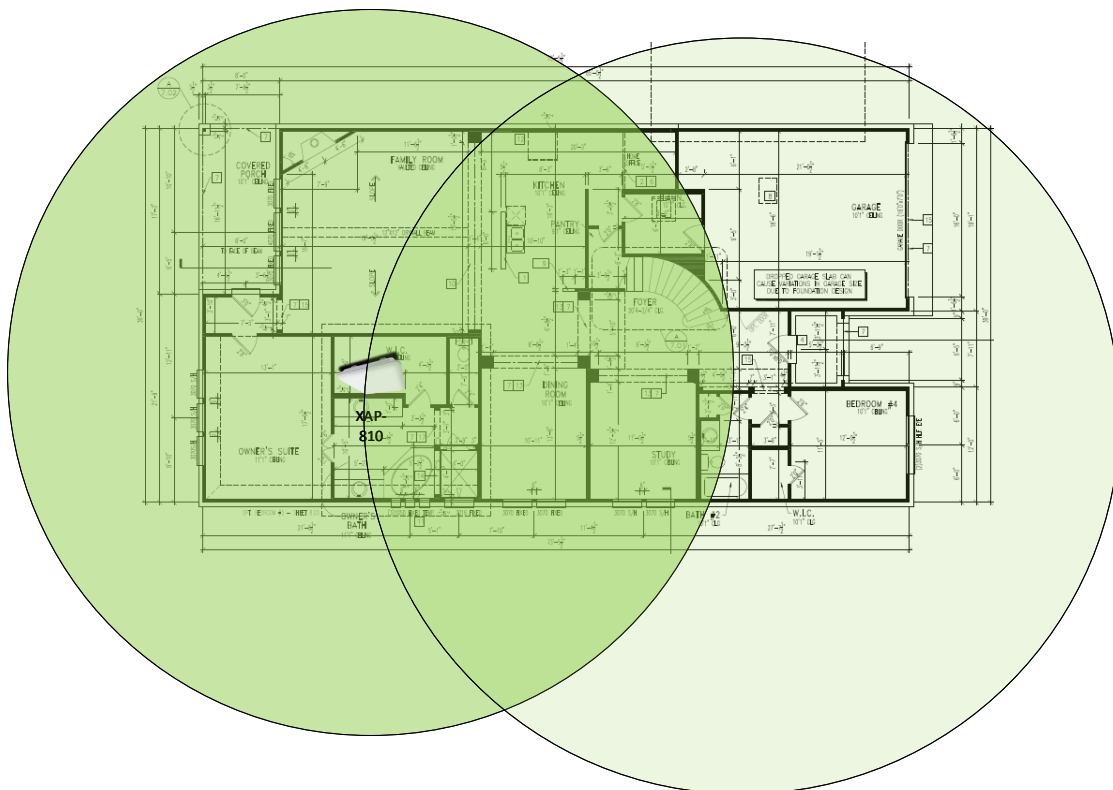

Brendan – Case Number 97457 - V1

Description	Model #	QTY
Wireless Router 2.4/5GHz AC1200 w/ built-in Wireless Controller	XWR-1200	1
OnQ 30" Plastic Enclosure with Hinged Door	ENP3050	1

Note; the product icons on the Wireless & Wired Design have links to its own overview page on Luxul's webpage, you'll need internet connection in order for the links to work.

First Floor Plan – It will also get coverage from 2nd floor AP