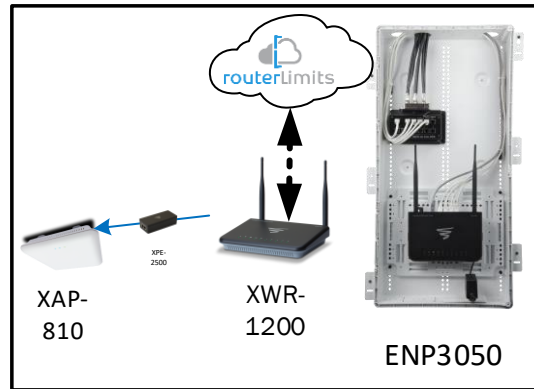

Track Browsing History

View web use and browsing history data right at your fingertips. Now you can see what's happening on your network, even when you're not there.

Brendan – Case Number 97457 - V1

Description	Model #	QTY
Wireless Router 2.4/5GHz AC1200 w/ built-in Wireless Controller	XWR-1200	1
OnQ 30" Plastic Enclosure with Hinged Door	ENP3050	1

Note; the product icons on the Wireless & Wired Design have links to its own overview page on Luxul's webpage, you'll need internet connection in order for the links to work.

First Floor Plan – It will also get coverage from 2nd floor AP