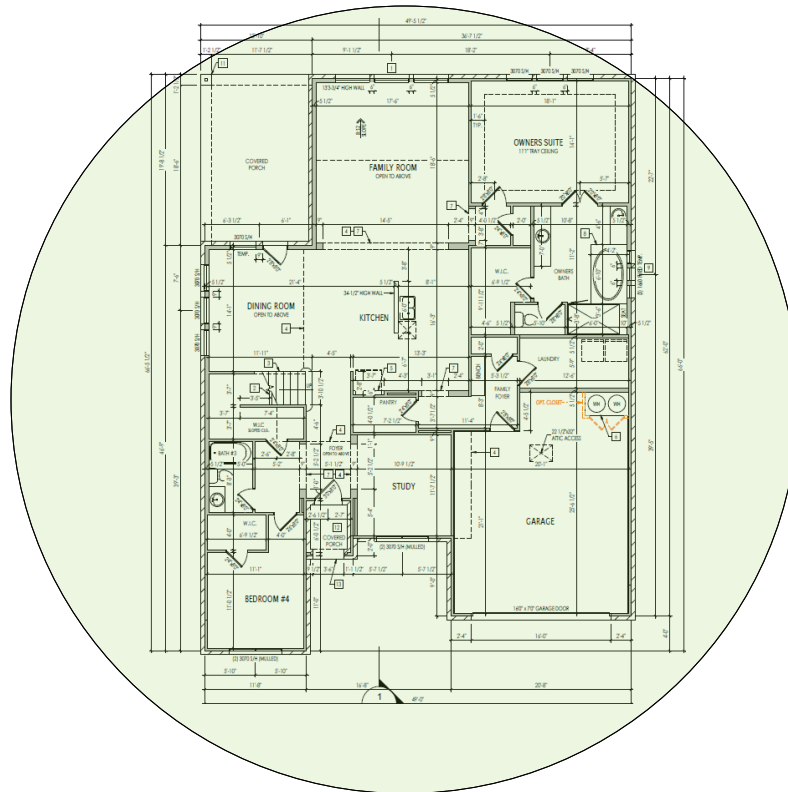

Track Browsing History

View web use and browsing history data right at your fingertips. Now you can see what's happening on your network, even when you're not there.

Clarksdale – Case Number 97476 - V1

Description	Model #	QTY
Wireless Router 2.4/5GHz AC1200 w/ built-in Wireless Controller	XWR-1200	1
OnQ 30" Plastic Enclosure with Hinged Door	ENP3050	1

Note; the product icons on the Wireless & Wired Design have links to its own overview page on Luxul's webpage, you'll need internet connection in order for the links to work.

First Floor Plan – It will get coverage from 2nd floor AP

Second Floor Plan