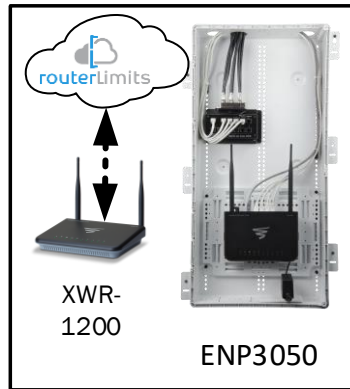

Track Browsing History

View web use and browsing history data right at your fingertips. Now you can see what's happening on your network, even when you're not there.

Clarksdale – Case Number 97476 - V1

Description	Model #	QTY
Wireless Router 2.4/5GHz AC1200 w/ built-in Wireless Controller	XWR-1200	1
OnQ 30" Plastic Enclosure with Hinged Door	ENP3050	1

Note; the product icons on the Wireless & Wired Design have links to its own overview page on Luxul's webpage, you'll need internet connection in order for the links to work.

First Floor Plan – It will get coverage from 2nd floor AP