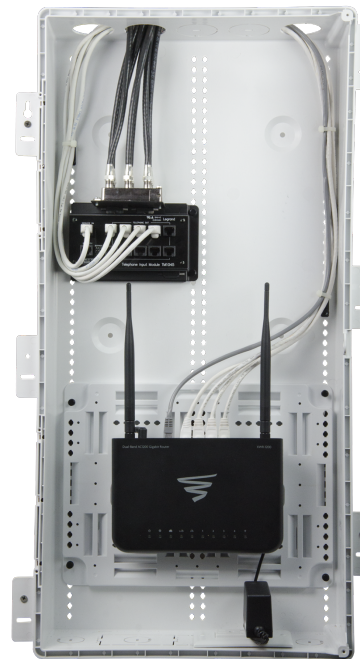

Wi-Fi coverage from the Wireless AP in the First Floor Plan

Basement Floor Plan

Wi-Fi coverage from the Wireless AP in the First Floor Plan

Second Floor Plan

First Floor Plan

Note: 2.4 GHz WiFi coverage is guaranteed throughout the livable/ conditioned portions of the structure. Varying building materials and obstructions will cause significant degradation in the WiFi signal external to the structure. Thusly this map is not representative of actual external coverage to the home or structure and not covered under our WiFi guarantee.