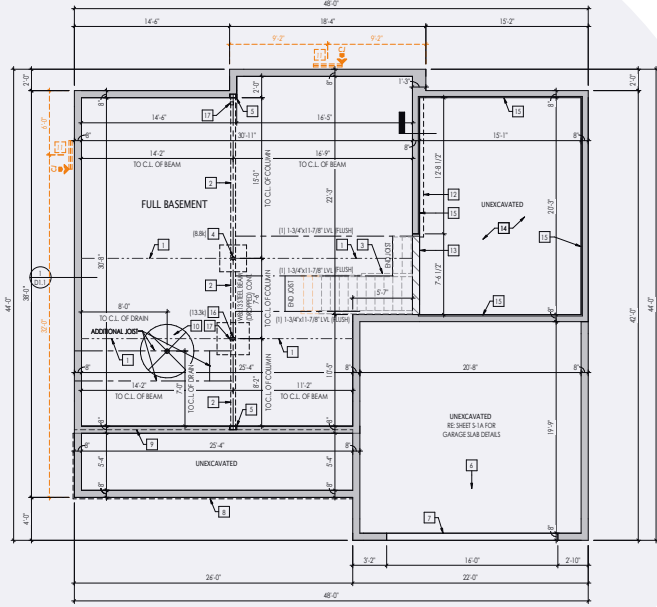

Description	Model #	Quantity
OnQ 30" Plastic Enclosure with Hinged Door	ENP3050	1
QnQ Universal Mounting Plate	AC1040	1
Wireless Router 2.4/5GHz AC1200 w/ built-in Wireless Controller XWR-1200	XWR-1200	1

Wi-Fi coverage from the Wireless AP in the First Floor Plan

Basement Floor Plan