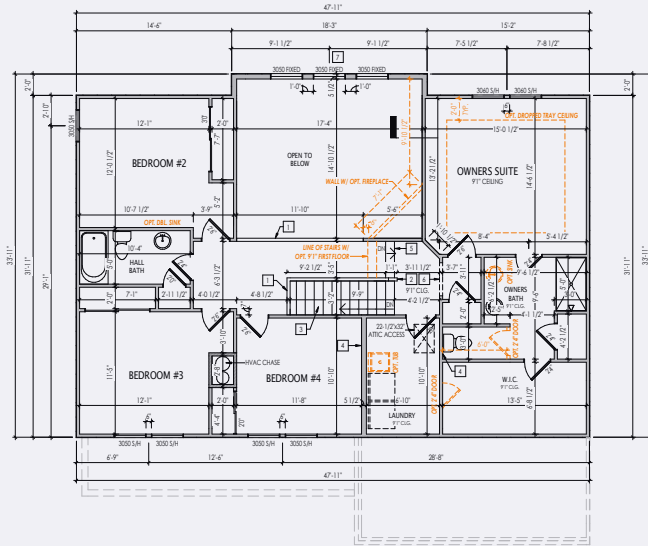

Wi-Fi coverage from the Wireless AP in the First Floor Plan

Second Floor Plan