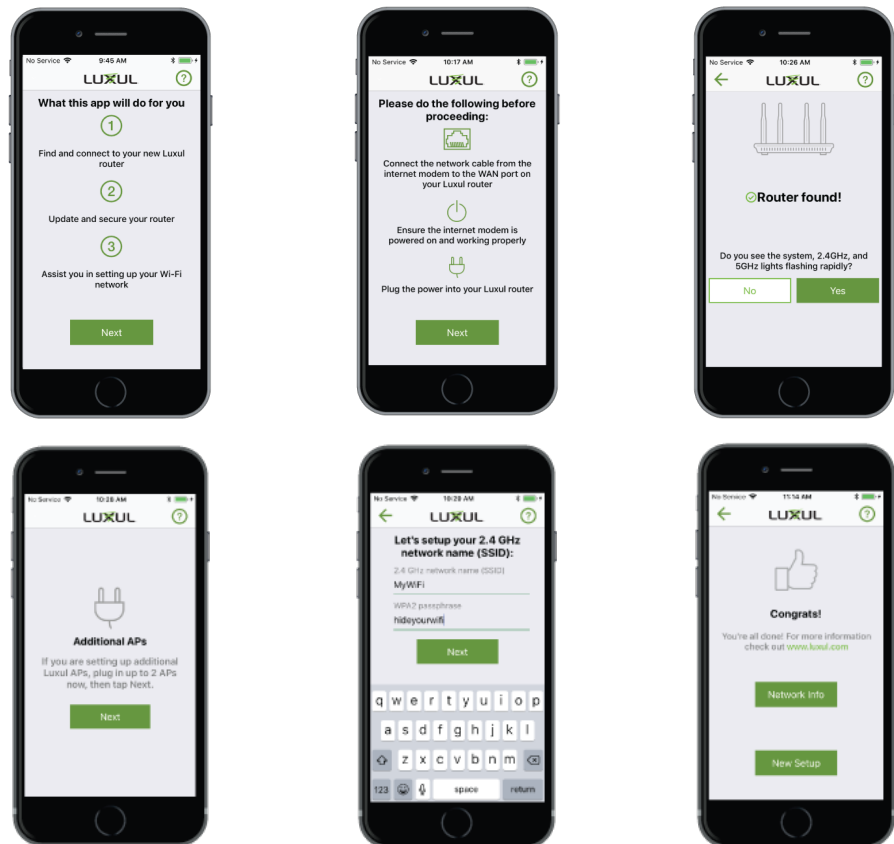

## Luxul Easy Setup App

Quickly and easily setup a basic Luxul network, all from the ease of your phone

### WHAT THIS PRODUCT DOES:

The Easy Setup App for iPhone and Android mobile devices allows dealers to quickly and easily install a Luxul wireless router while also ensuring the essential settings are properly configured, resulting in a more secure and effective network for end customers. The app allows you to discover the wireless router, update to the latest firmware, set the administrator password, set the wireless SSID and passphrase for both the 2.4GHz and 5GHz networks, and add up to 2 additional access points to the router's embedded controller.

### FEATURES:

- ▶ Install a Luxul wireless router and up to 2 wireless access points
- ▶ Ensure properly configured network
- ▶ Use from mobile phone
- ▶ Free download