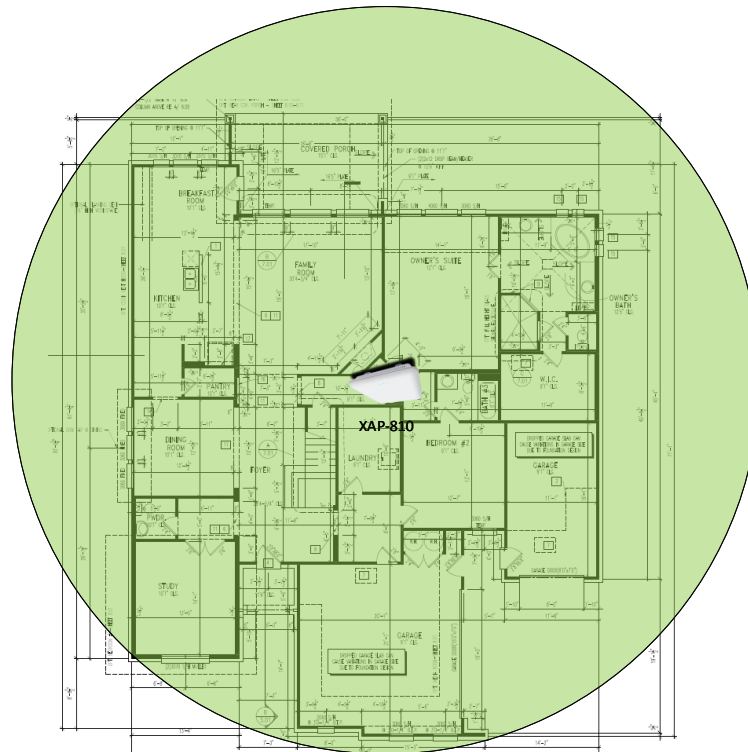

Track Browsing History

View web use and browsing history data right at your fingertips. Now you can see what's happening on your network, even when you're not there.

Kenwood – Case Number 99225 – V2

Description	Model #	QTY
Wireless Router 2.4/5GHz AC1200 w/ built-in Wireless Controller	XWR-1200	1
Standard Wireless TX Power AC1200 WAP	XAP-810	1
OnQ 42" Plastic Enclosure with Hinged Door	ENP4250	1
OnQ Universal Mounting Plate	AC1040	1

Note; the product icons on the Wireless & Wired Design have links to its own overview page on Luxul's webpage, you'll need internet connection in order for the links to work.

First Floor Plan

Kenwood – Case Number 99225 – V2