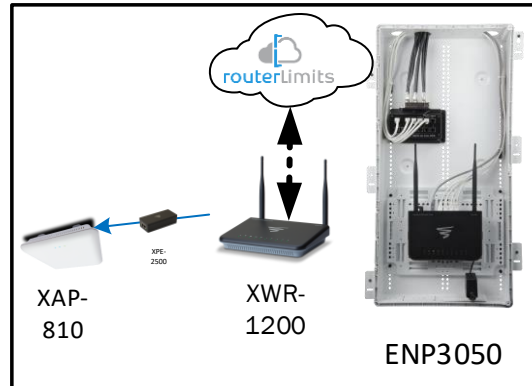

Track Browsing History

View web use and browsing history data right at your fingertips. Now you can see what's happening on your network, even when you're not there.

Kenwood – Case Number 99225 – V2

Description	Model #	QTY
Wireless Router 2.4/5GHz AC1200 w/ built-in Wireless Controller	XWR-1200	1
Standard Wireless TX Power AC1200 WAP	XAP-810	1
OnQ 42" Plastic Enclosure with Hinged Door	ENP4250	1
OnQ Universal Mounting Plate	AC1040	1

Note; the product icons on the Wireless & Wired Design have links to its own overview page on Luxul's webpage, you'll need internet connection in order for the links to work.

First Floor Plan

Kenwood – Case Number 99225 – V2