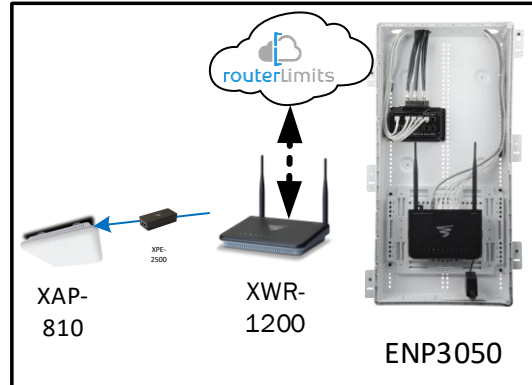

Track Browsing History

View web use and browsing history data right at your fingertips. Now you can see what's happening on your network, even when you're not there.

Oakley II – Case Number 97256 - V1

Description	Model #	QTY
Wireless Router 2.4/5GHz AC1200 w/ built-in Wireless Controller	XWR-1200	1
Standard Wireless TX Power AC1200 WAP	XAP-810	1
OnQ 30" Plastic Enclosure with Hinged Door	ENP3050	1

Note; the product icons on the Wireless & Wired Design have links to its own overview page on Luxul's webpage, you'll need internet connection in order for the links to work.

First Floor Plan

Second Floor Plan – It will get coverage from 1st floor APs