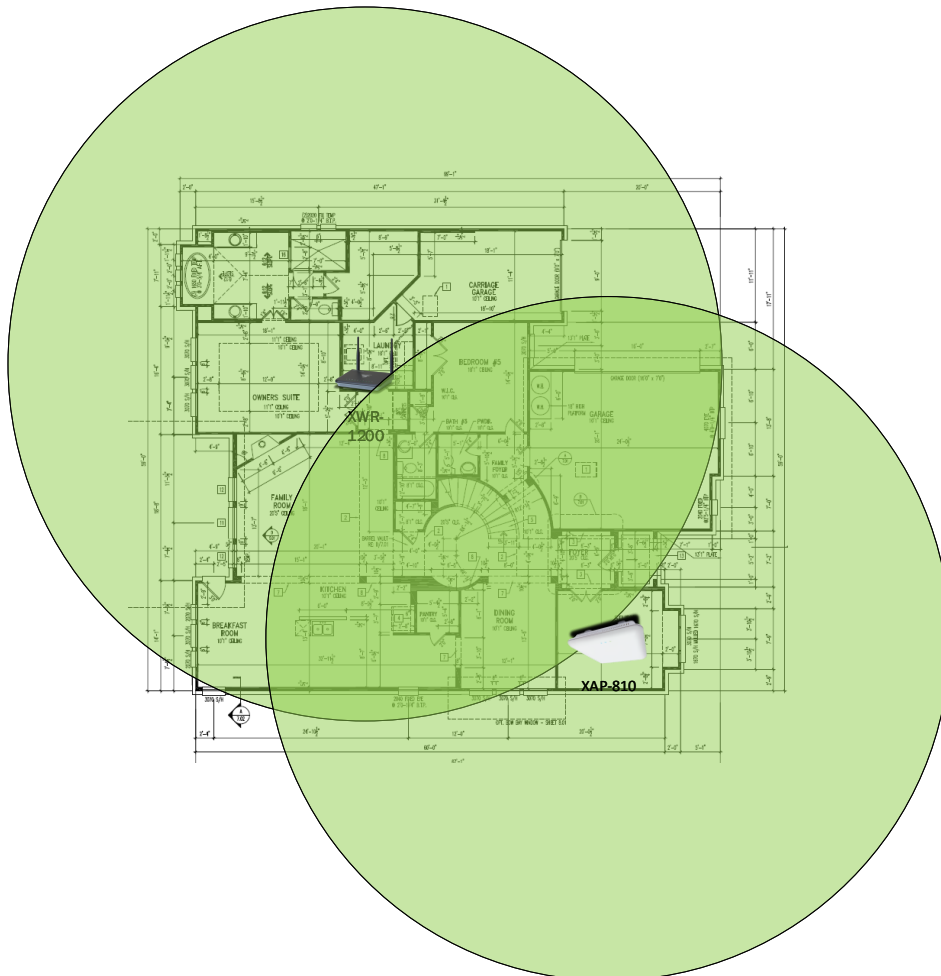

Oakley II – Case Number 97256 - V1

Description	Model #	QTY
Wireless Router 2.4/5GHz AC1200 w/ built-in Wireless Controller	XWR-1200	1
Standard Wireless TX Power AC1200 WAP	XAP-810	1
OnQ 30" Plastic Enclosure with Hinged Door	ENP3050	1

Note; the product icons on the Wireless & Wired Design have links to its own overview page on Luxul's webpage, you'll need internet connection in order for the links to work.

First Floor Plan