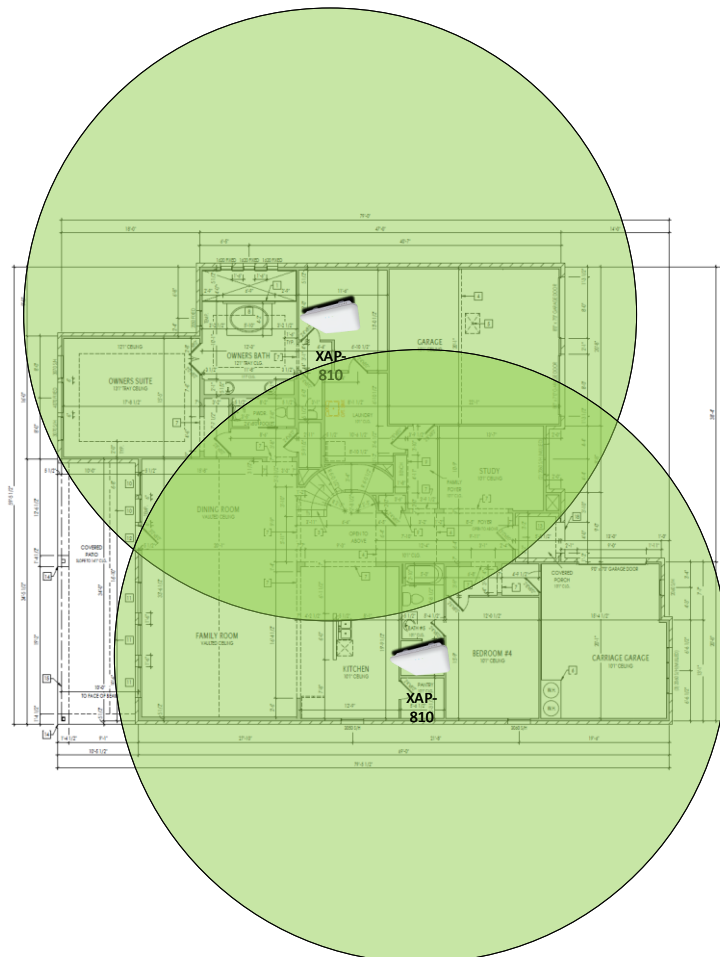

Description	Model #	QTY
Wireless Router 2.4/5GHz AC1200 w/ built-in Wireless Controller	XWR-1200	1
Standard Wireless TX Power AC1200 WAP	XAP-810	2
OnQ 30" Plastic Enclosure with Hinged Door	ENP3050	1

Note; the product icons on the Wireless & Wired Design have links to its own overview page on Luxul's webpage, you'll need internet connection in order for the links to work.

First Floor Plan