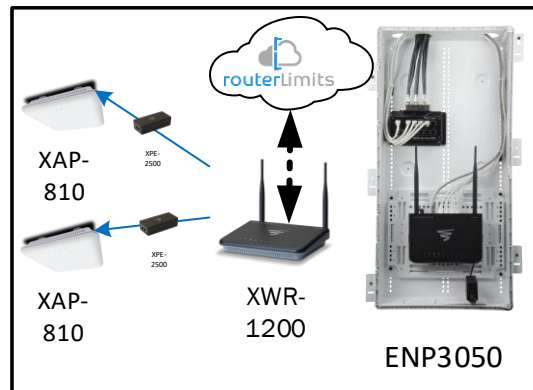

Description	Model #	QTY
Wireless Router 2.4/5GHz AC1200 w/ built-in Wireless Controller	XWR-1200	1
Standard Wireless TX Power AC1200 WAP	XAP-810	2
OnQ 30" Plastic Enclosure with Hinged Door	ENP3050	1

Note; the product icons on the Wireless & Wired Design have links to its own overview page on Luxul's webpage, you'll need internet connection in order for the links to work.

First Floor Plan