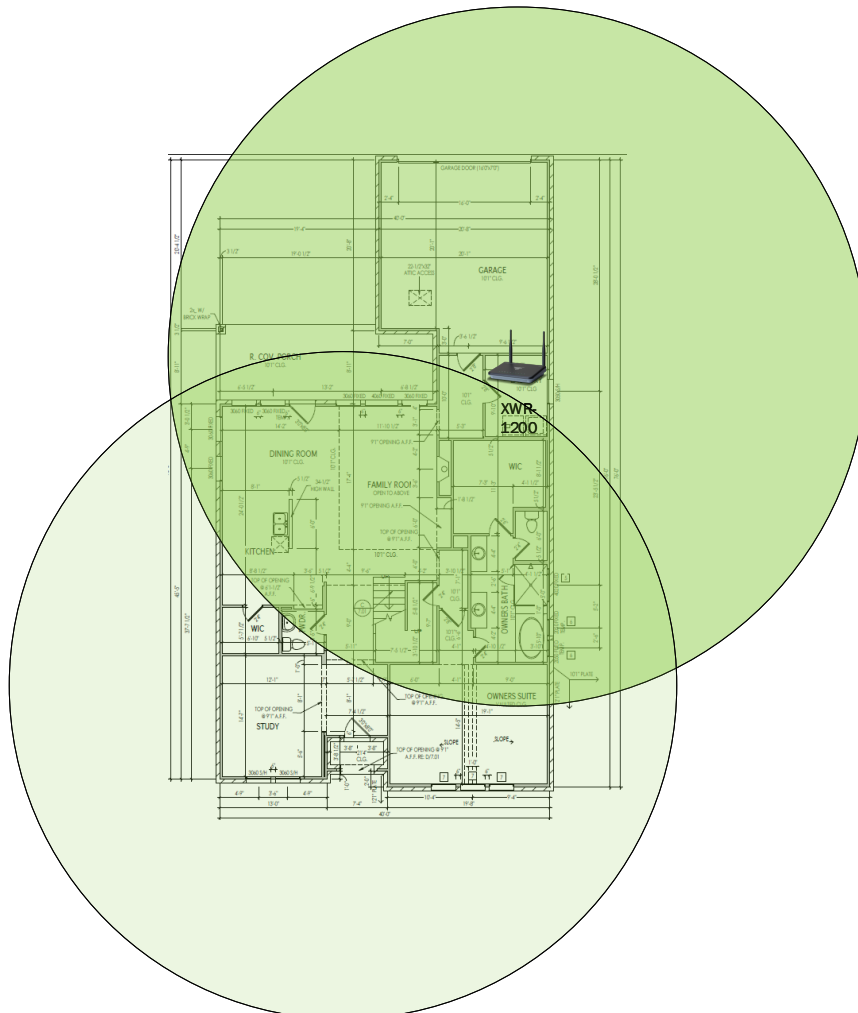

Kamelia – Case Number 97177 - V1

Description	Model #	QTY
Wireless Router 2.4/5GHz AC1200 w/ built-in Wireless Controller	XWR-1200	1
Standard Wireless TX Power AC1200 WAP	XAP-810	1
OnQ 30" Plastic Enclosure with Hinged Door	ENP3050	1

Note; the product icons on the Wireless & Wired Design have links to its own overview page on Luxul's webpage, you'll need internet connection in order for the links to work.

First Floor Plan – It will also get coverage from 2nd floor AP