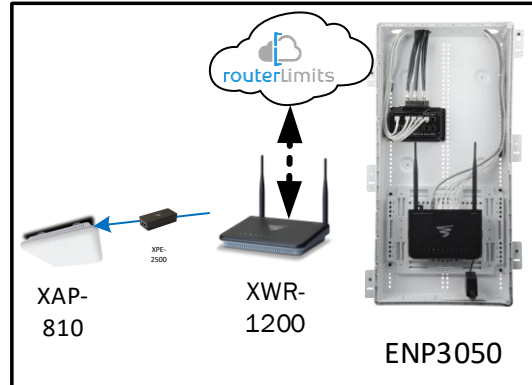

Track Browsing History

View web use and browsing history data right at your fingertips. Now you can see what's happening on your network, even when you're not there.

Kamelia – Case Number 97177 - V1

Description	Model #	QTY
Wireless Router 2.4/5GHz AC1200 w/ built-in Wireless Controller	XWR-1200	1
Standard Wireless TX Power AC1200 WAP	XAP-810	1
OnQ 30" Plastic Enclosure with Hinged Door	ENP3050	1

Note; the product icons on the Wireless & Wired Design have links to its own overview page on Luxul's webpage, you'll need internet connection in order for the links to work.

First Floor Plan – It will also get coverage from 2nd floor AP