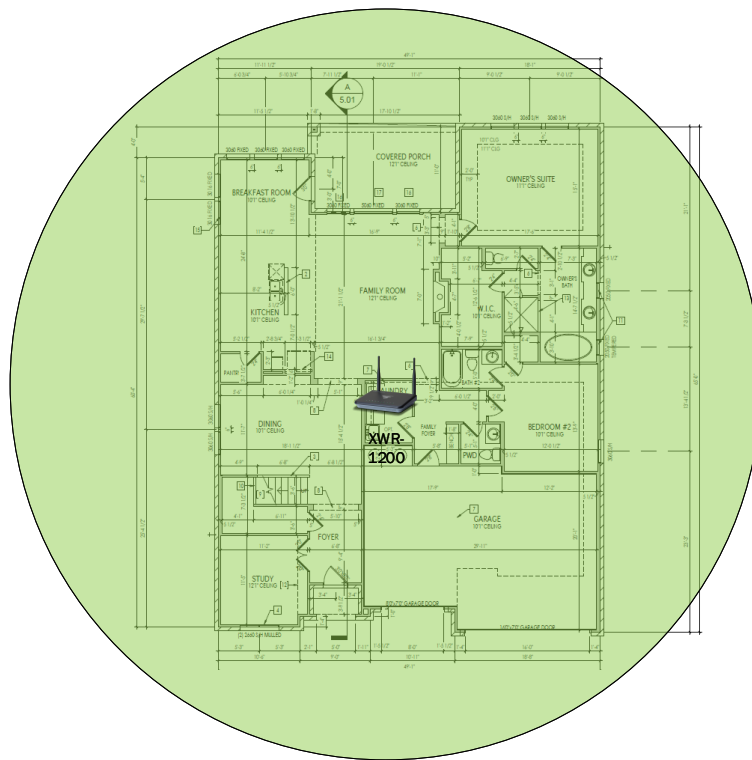

Description	Model #	QTY
Wireless Router 2.4/5GHz AC1200 w/ built-in Wireless Controller	XWR-1200	1
OnQ 30" Plastic Enclosure with Hinged Door	ENP3050	1

Note; the product icons on the Wireless & Wired Design have links to its own overview page on Luxul's webpage, you'll need internet connection in order for the links to work.

First Floor Plan