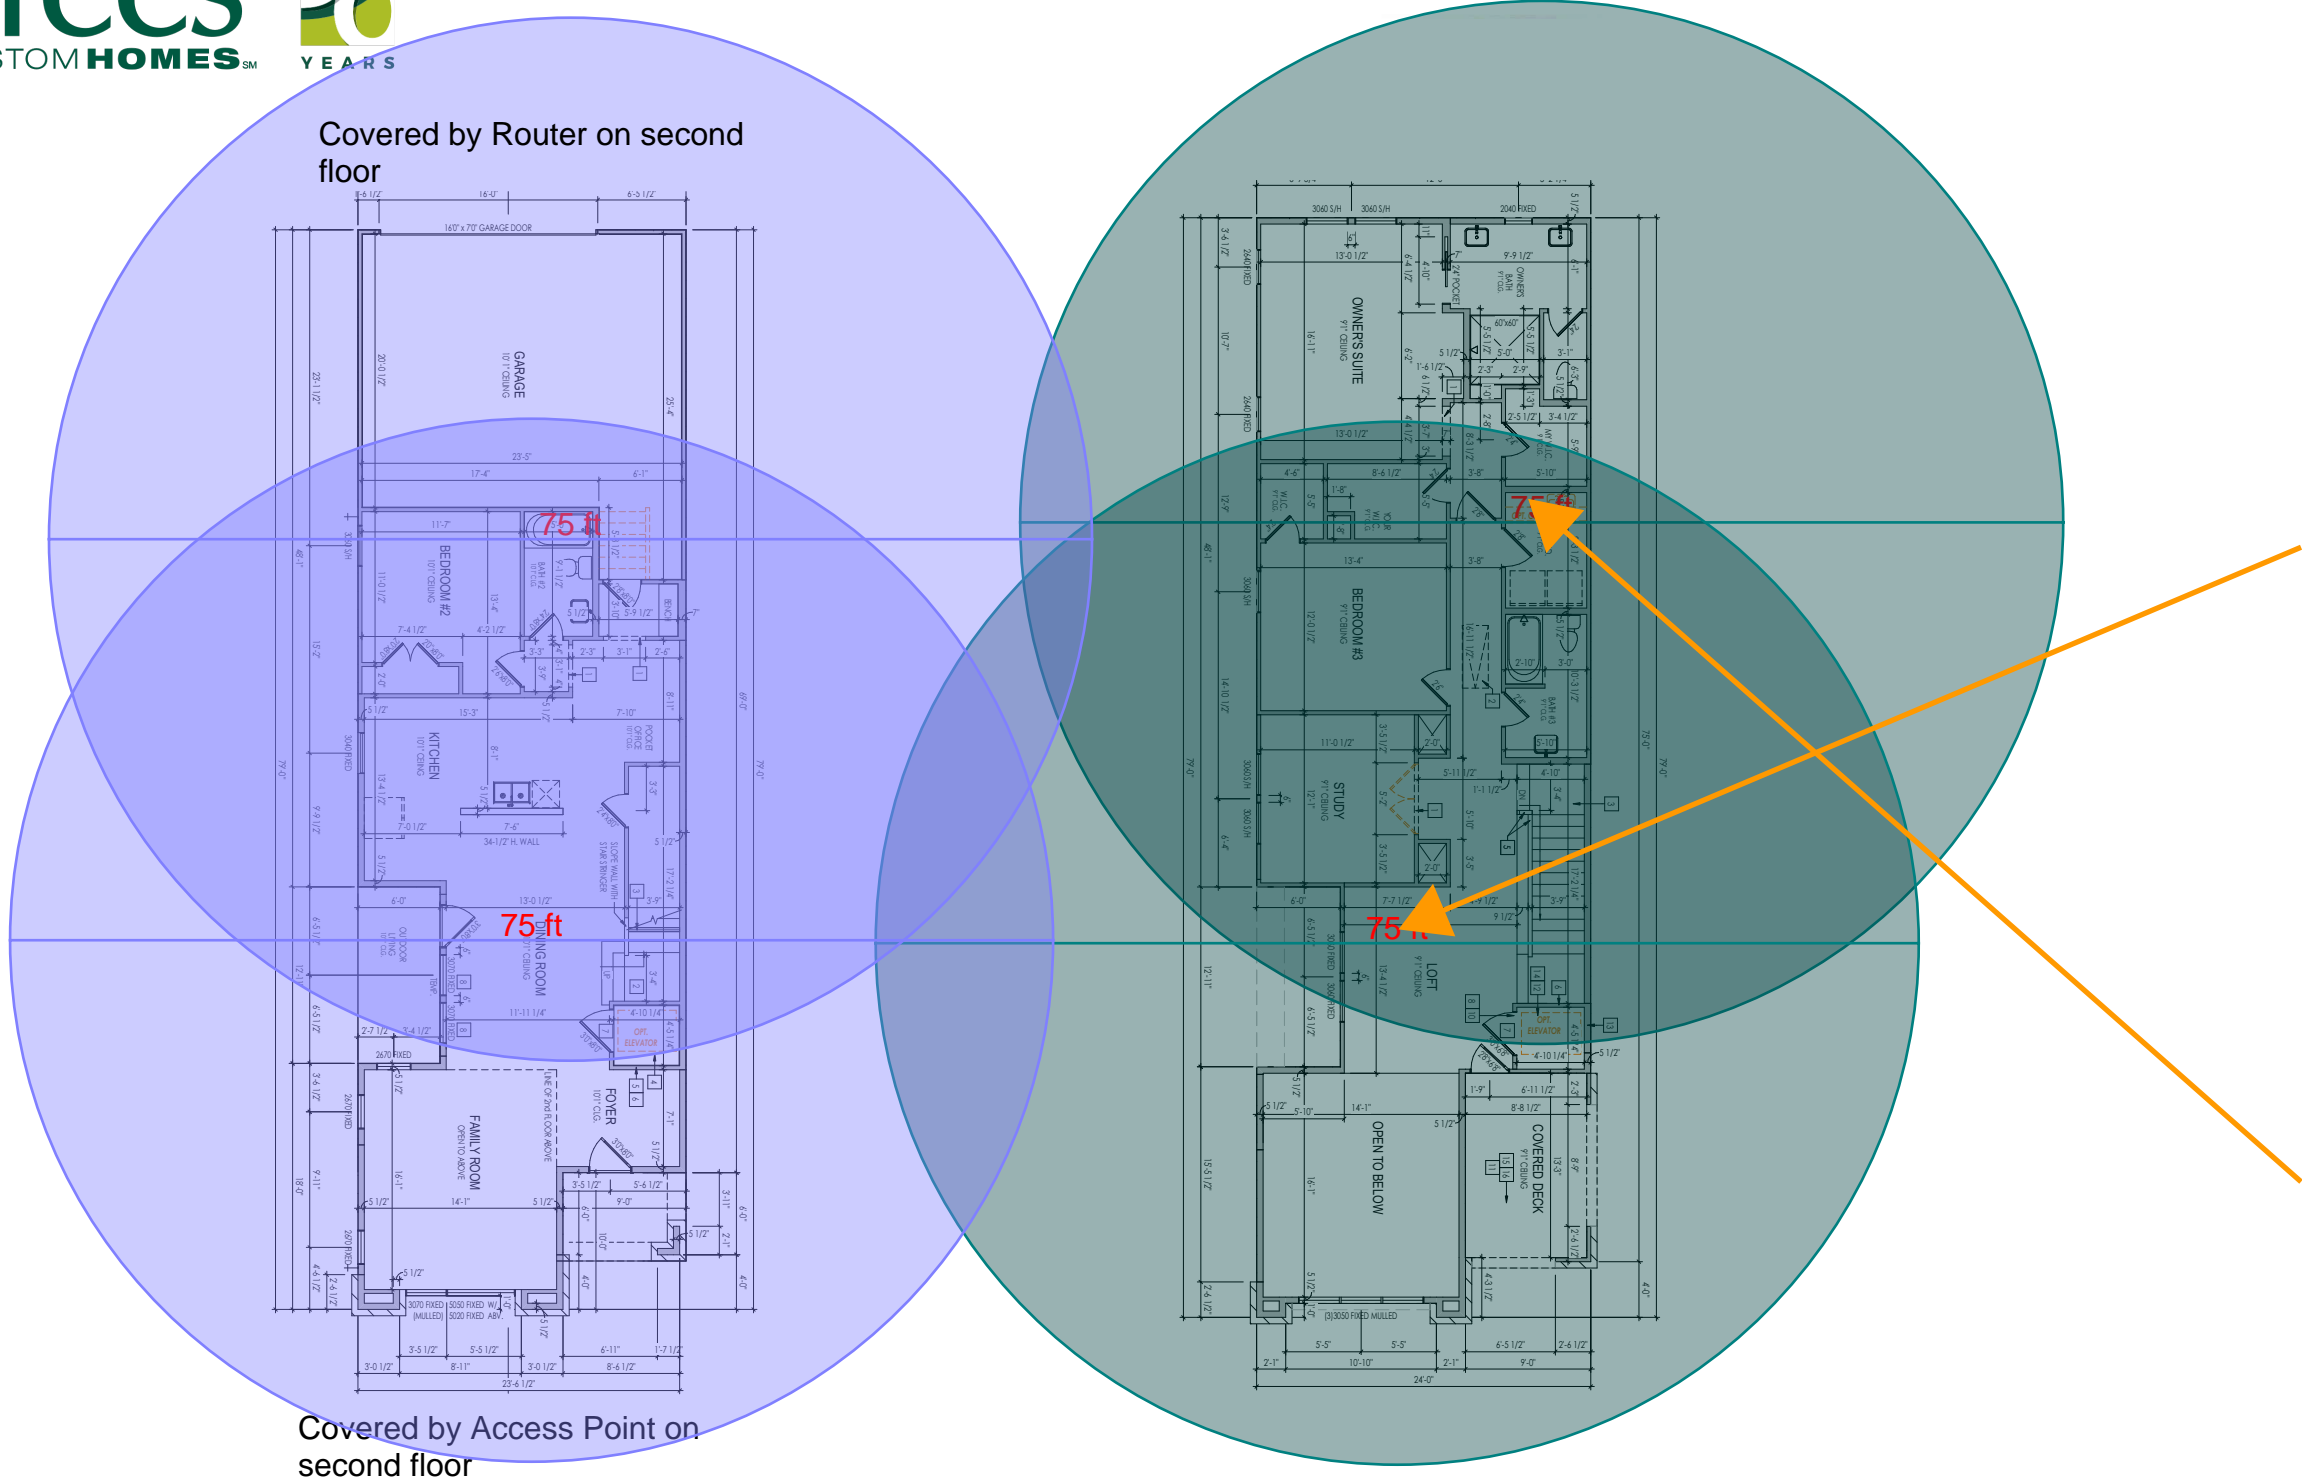

REVISIONS		
NO.	DESCRIPTION	DATE
rev1	Design for bid	11/10/22

CUSTOM INTEGRATOR
Drees

PROJECT #
0003266

TERRITORY SALES MANGER
Kristopher Sherman

DESIGNED BY
Kelly Draney

A-1

(AP) XAP-810
AC1200 DB WiFi

(R) XWR-3150
4PORT WiFi

(S) XGS-1008
8PORT Gigabit
Mounting Plate

Structured Wiring

Description	Quantity
8-Port Gb Desktop Switch	1
High Power AC1200 Dual-Band WAP	1
OnQ 30" Plastic Enclosure with Hinged Door	1
QnQ Universal Mounting Plate	1
Wireless Router 2.4/5GHz AC3100 w/ Built-in Wireless Controller	1