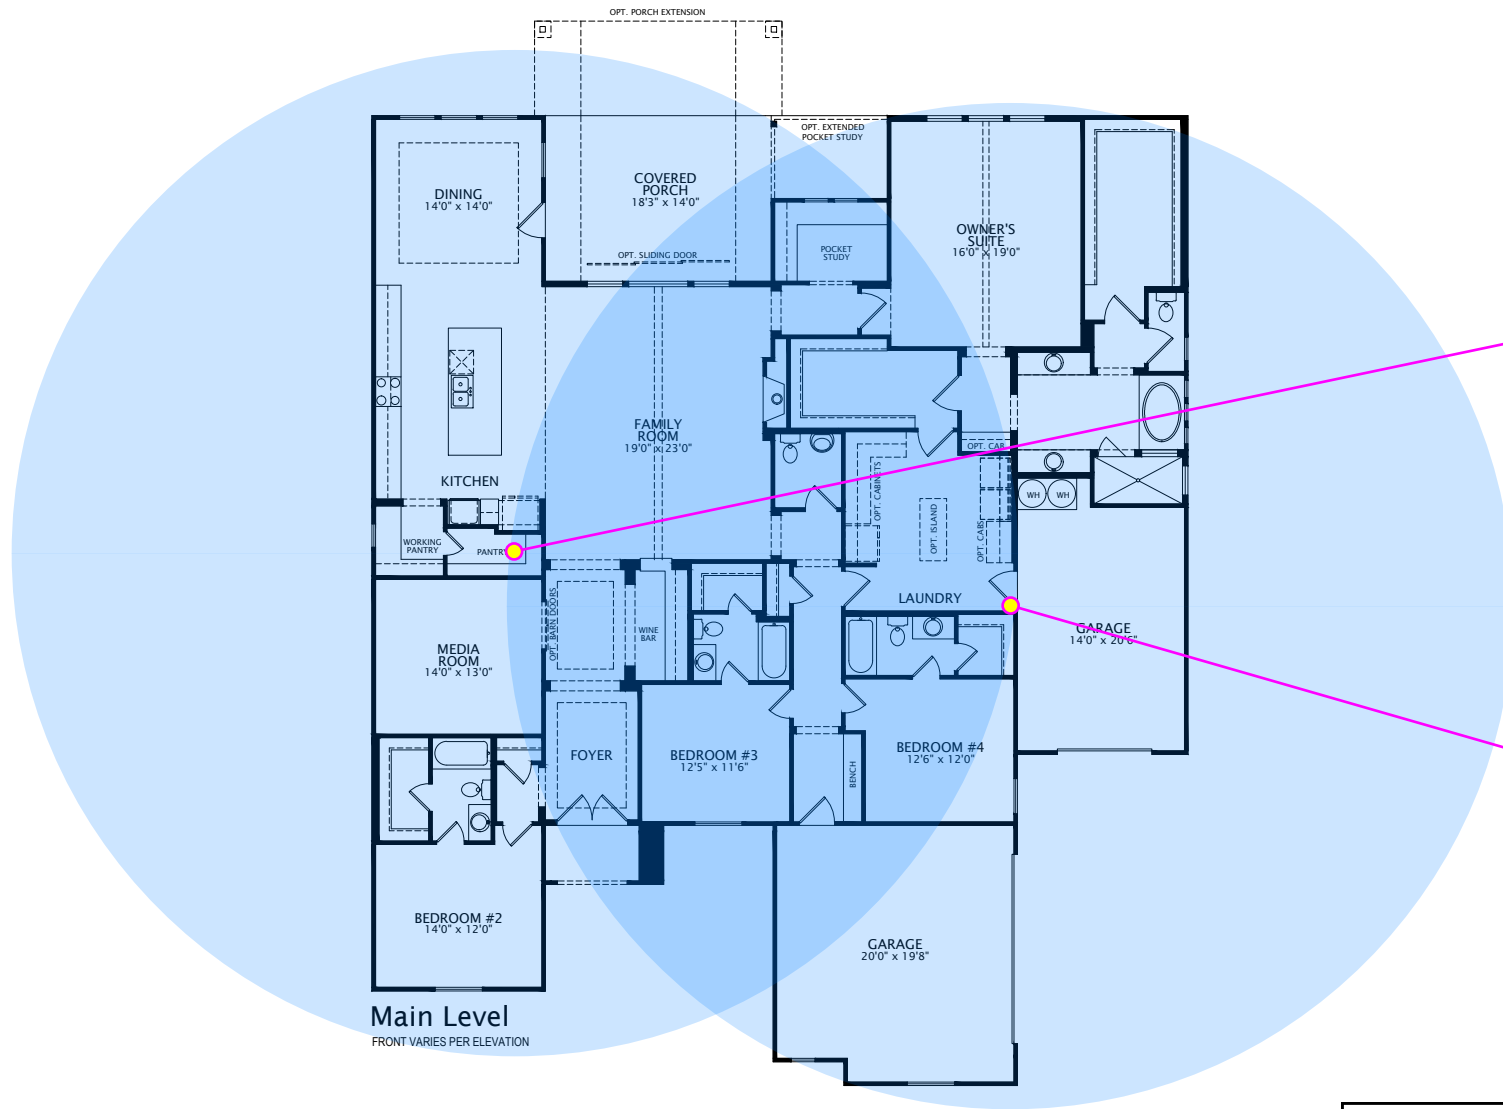

<b>legrand</b>   AV		
PROJECT <b>Elmsley</b>		
REVISIONS		
NO.	DESCRIPTION	DATE
rev1	Design for bid	2/3/21
CUSTOM INTEGRATOR HomePro		
PROJECT # 0002171		
TERRITORY SALES MANGER Kristopher Sherman		
DESIGNED BY Andres Olvera		
<b>A-1</b>		

Description	Quantity
8-Port Gb Desktop Switch	1
High Power AC1200 Dual-Band WAP	1
OnQ 30" Plastic Enclosure with Hinged Door	1
QnQ Universal Mounting Plate	1
Wireless Router 2.4/5GHz AC3100 w/ Built-in Wireless Controller	1