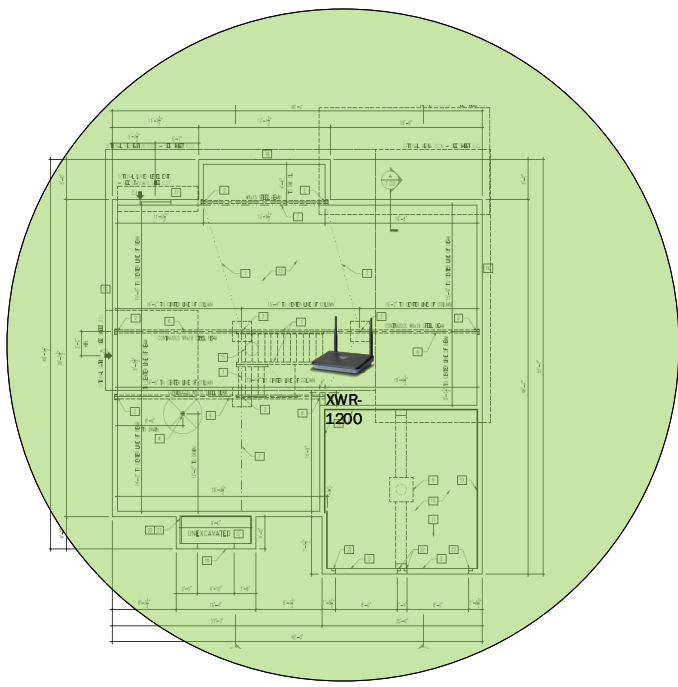

Description	Model #	QTY
Wireless Router 2.4/5GHz AC1200 w/ built-in Wireless Controller	XWR-1200	1
Standard Wireless TX Power AC1200 WAP	XAP-810	1
OnQ 30" Plastic Enclosure with Hinged Door	ENP3050	1
OnQ Universal Mounting Plate	AC1040	1

Note; the product icons on the Wireless & Wired Design have links to its own overview page on Luxul's webpage, you'll need internet connection in order for the links to work.

Basement Floor Plan