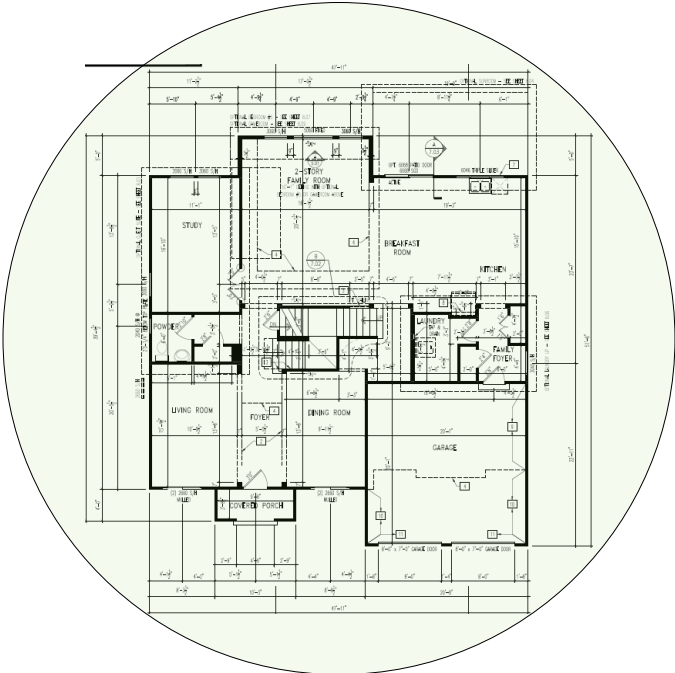

Track Browsing History

View web use and browsing history data right at your fingertips. Now you can see what's happening on your network, even when you're not there.

Description	Model #	QTY
Wireless Router 2.4/5GHz AC1200 w/ built-in Wireless Controller	XWR-1200	1
Standard Wireless TX Power AC1200 WAP	XAP-810	1
OnQ 30" Plastic Enclosure with Hinged Door	ENP3050	1
OnQ Universal Mounting Plate	AC1040	1

Note; the product icons on the Wireless & Wired Design have links to its own overview page on Luxul's webpage, you'll need internet connection in order for the links to work.

Basement Floor Plan

First Floor Plan
It will get Wi-Fi coverage from the Wireless AP in the Second Floor Plan