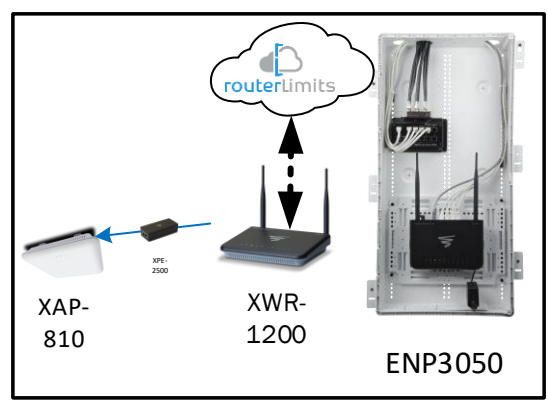

Description	Model #	QTY
Wireless Router 2.4/5GHz AC1200 w/ built-in Wireless Controller	XWR-1200	1
Standard Wireless TX Power AC1200 WAP	XAP-810	1
OnQ 30" Plastic Enclosure with Hinged Door	ENP3050	1
OnQ Universal Mounting Plate	AC1040	1

Note; the product icons on the Wireless & Wired Design have links to its own overview page on Luxul's webpage, you'll need internet connection in order for the links to work.

Basement Floor Plan