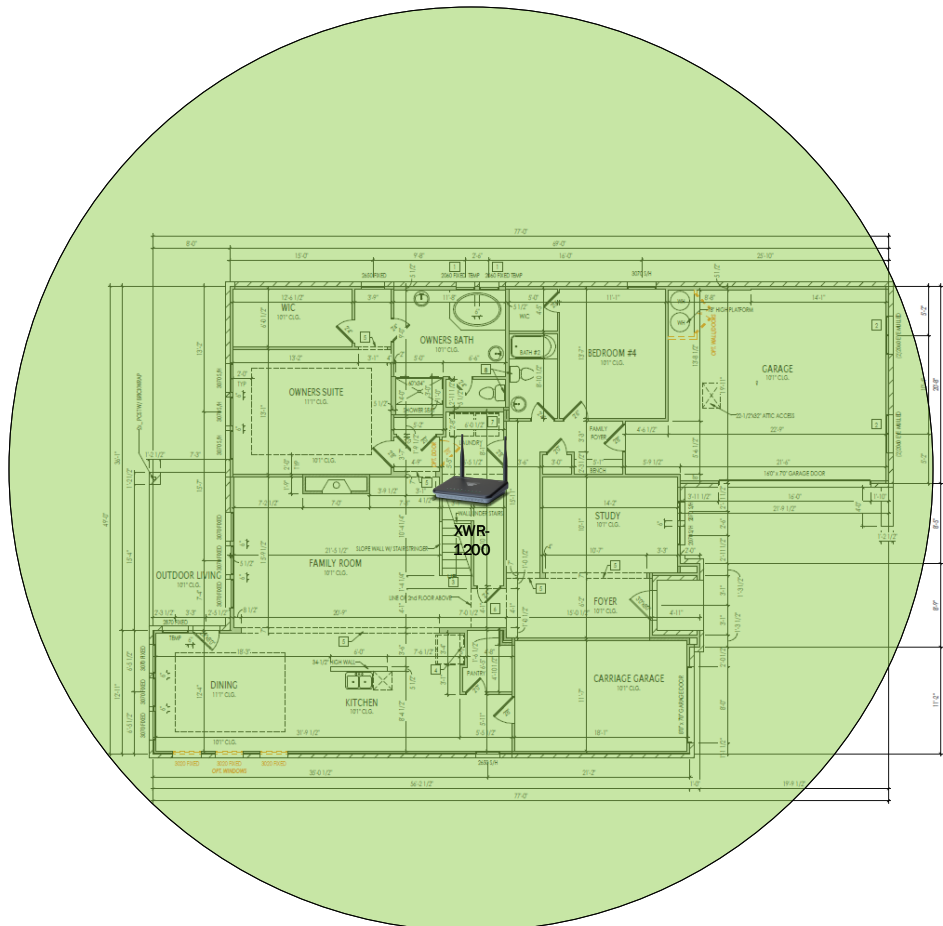

Description	Model #	QTY
Wireless Router 2.4/5GHz AC1200 w/ built-in Wireless Controller	XWR-1200	1
OnQ 30" Plastic Enclosure with Hinged Door	ENP3050	1

Note; the product icons on the Wireless & Wired Design have links to its own overview page on Luxul's webpage, you'll need internet connection in order for the links to work.

First Floor Plan