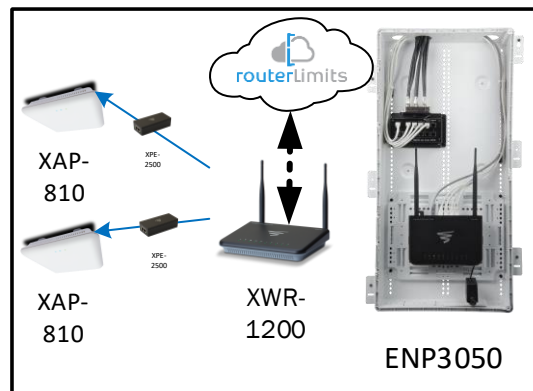

Description	Model #	QTY
Wireless Router 2.4/5GHz AC1200 w/ built-in Wireless Controller	XWR-1200	1
Standard Wireless TX Power AC1200 WAP	XAP-810	2
OnQ 30" Plastic Enclosure with Hinged Door	ENP3050	1
OnQ Universal Mounting Plate	AC1040	1

Note; the product icons on the Wireless & Wired Design have links to its own overview page on Luxul's webpage, you'll need internet connection in order for the links to work.

Basement Floor Plan – It will also get coverage from 1st floor APs