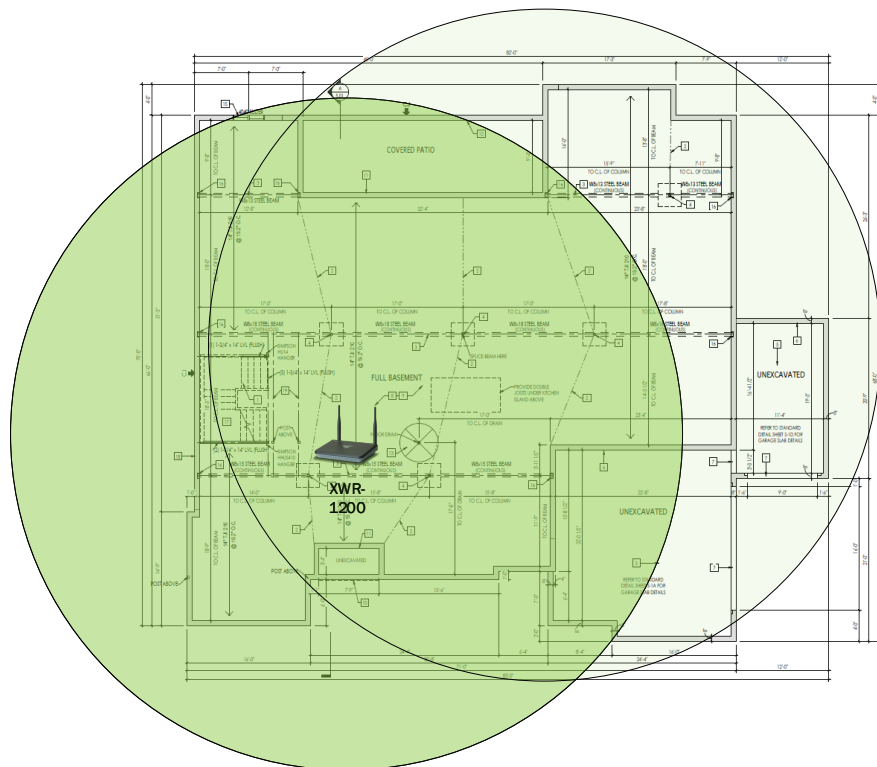

Description	Model #	QTY
Wireless Router 2.4/5GHz AC1200 w/ built-in Wireless Controller	XWR-1200	1
Standard Wireless TX Power AC1200 WAP	XAP-810	2
OnQ 30" Plastic Enclosure with Hinged Door	ENP3050	1
OnQ Universal Mounting Plate	AC1040	1

Note; the product icons on the Wireless & Wired Design have links to its own overview page on Luxul's webpage, you'll need internet connection in order for the links to work.

Basement Floor Plan – It will also get coverage from 1st floor APs