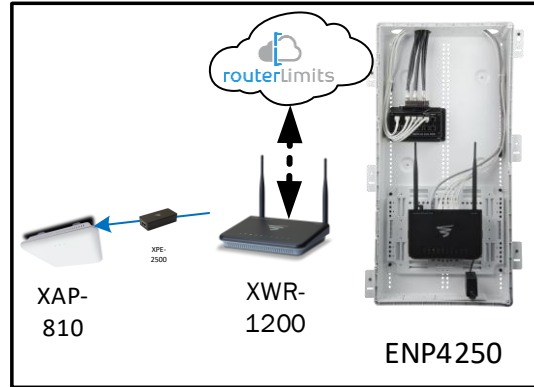

Description	Model #	QTY
Wireless Router 2.4/5GHz AC1200 w/ built-in Wireless Controller	XWR-1200	1
Standard Wireless TX Power AC1200 WAP	XAP-810	1
OnQ 42" Plastic Enclosure with Hinged Door	ENP4250	1
OnQ Universal Mounting Plate	AC1040	1

Note; the product icons on the Wireless & Wired Design have links to its own overview page on Luxul's webpage, you'll need internet connection in order for the links to work.

First Floor Plan