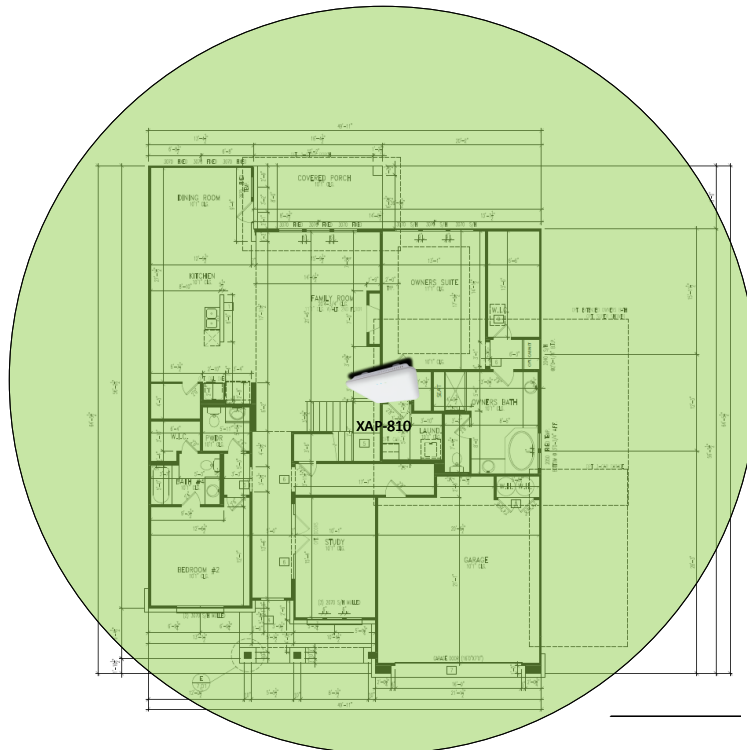

Description	Model #	QTY
Wireless Router 2.4/5GHz AC1200 w/ built-in Wireless Controller	XWR-1200	1
Standard Wireless TX Power AC1200 WAP	XAP-810	1
OnQ 42" Plastic Enclosure with Hinged Door	ENP4250	1
OnQ Universal Mounting Plate	AC1040	1

Note; the product icons on the Wireless & Wired Design have links to its own overview page on Luxul's webpage, you'll need internet connection in order for the links to work.

First Floor Plan