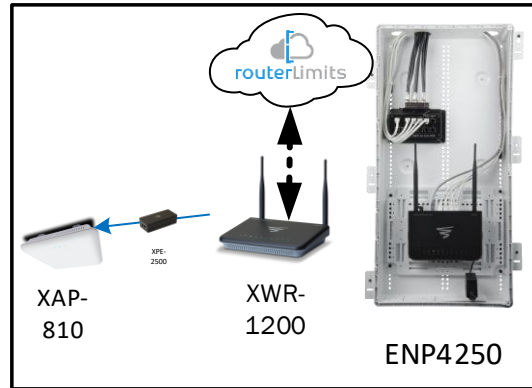

Description	Model #	QTY
Wireless Router 2.4/5GHz AC1200 w/ built-in Wireless Controller	XWR-1200	1
Standard Wireless TX Power AC1200 WAP	XAP-810	1
OnQ 42" Plastic Enclosure with Hinged Door	ENP4250	1
OnQ Universal Mounting Plate	AC1040	1

Note; the product icons on the Wireless & Wired Design have links to its own overview page on Luxul's webpage, you'll need internet connection in order for the links to work.

First Floor Plan