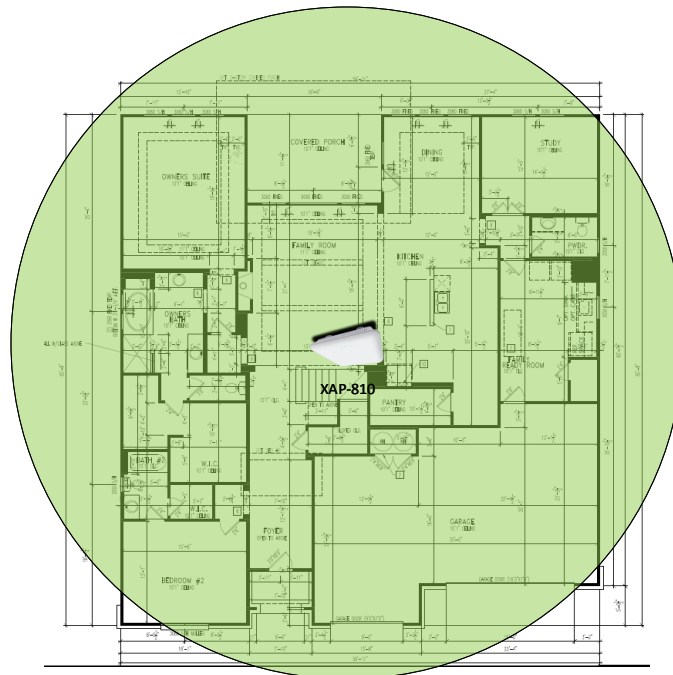

Description	Model #	QTY
Wireless Router 2.4/5GHz AC1200 w/ built-in Wireless Controller	XWR-1200	1
Standard Wireless TX Power AC1200 WAP	XAP-810	1
OnQ 42" Plastic Enclosure with Hinged Door	ENP4250	1
OnQ Universal Mounting Plate	AC1040	1

Note; the product icons on the Wireless & Wired Design have links to its own overview page on Luxul's webpage, you'll need internet connection in order for the links to work.

First Floor Plan