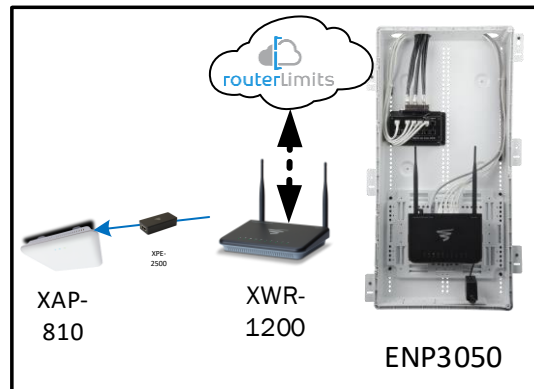

Description	Model #	QTY
Wireless Router 2.4/5GHz AC1200 w/ built-in Wireless Controller	XWR-1200	1
Standard Wireless TX Power AC1200 WAP	XAP-810	1
OnQ 30" Plastic Enclosure with Hinged Door	ENP3050	1

Note; the product icons on the Wireless & Wired Design have links to its own overview page on Luxul's webpage, you'll need internet connection in order for the links to work.

First Floor Plan