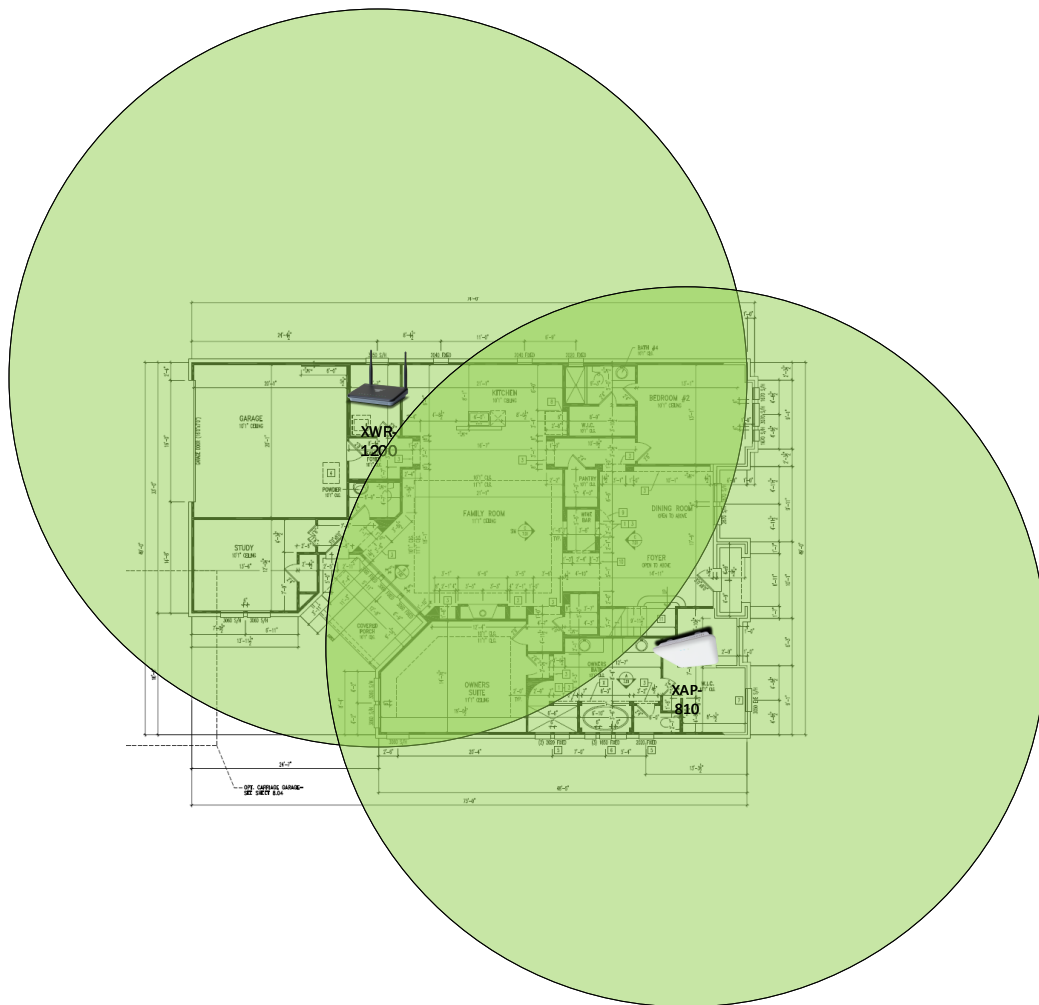

Description	Model #	QTY
Wireless Router 2.4/5GHz AC1200 w/ built-in Wireless Controller	XWR-1200	1
Standard Wireless TX Power AC1200 WAP	XAP-810	1
OnQ 30" Plastic Enclosure with Hinged Door	ENP3050	1

Note; the product icons on the Wireless & Wired Design have links to its own overview page on Luxul's webpage, you'll need internet connection in order for the links to work.

First Floor Plan