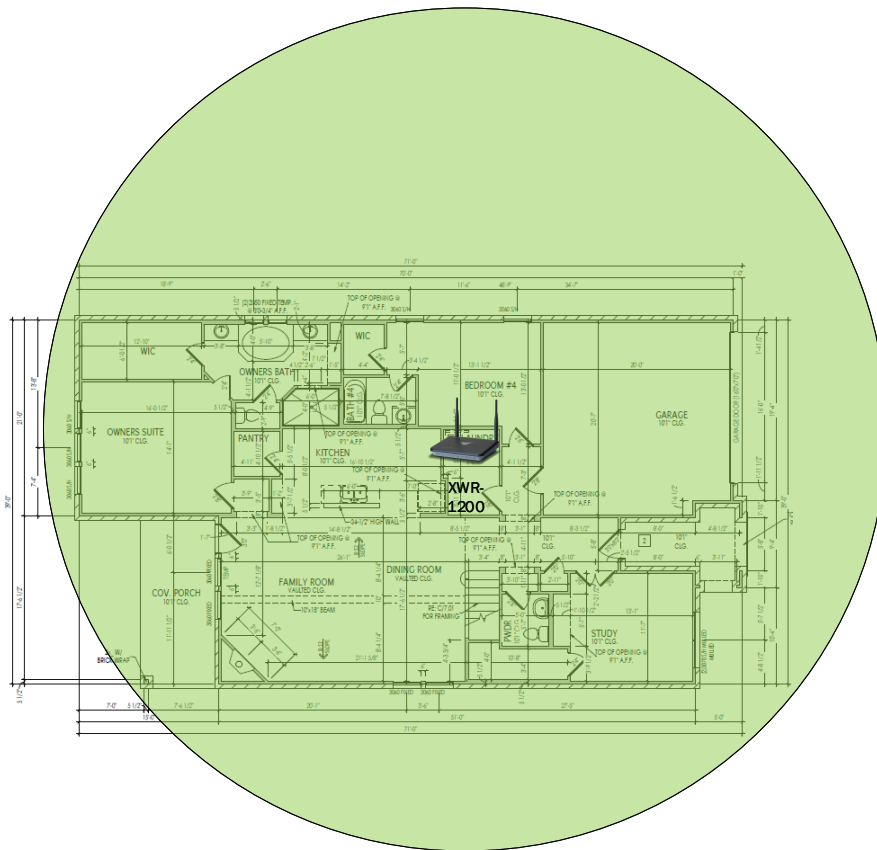

Description	Model #	QTY
Wireless Router 2.4/5GHz AC1200 w/ built-in Wireless Controller	XWR-1200	1
OnQ 30" Plastic Enclosure with Hinged Door	ENP3050	1

Note; the product icons on the Wireless & Wired Design have links to its own overview page on Luxul's webpage, you'll need internet connection in order for the links to work.

First Floor Plan