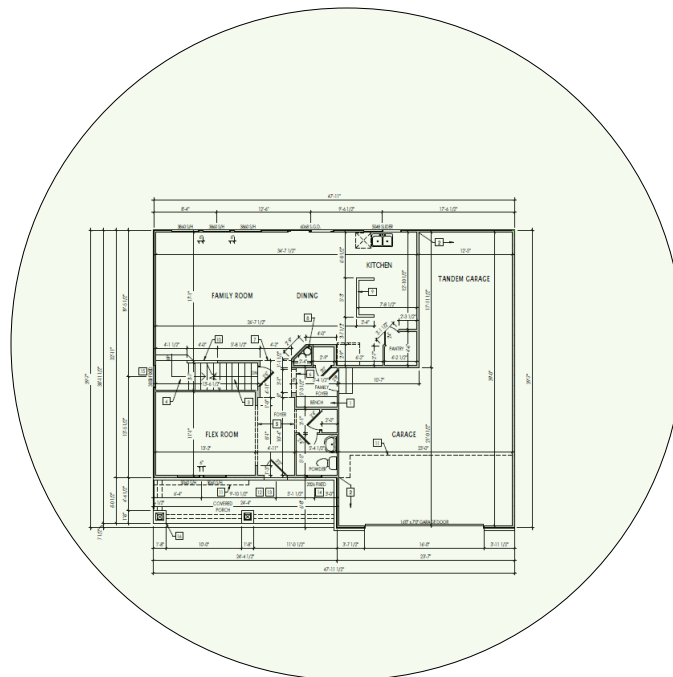

Description	Model #	QTY
Wireless Router 2.4/5GHz AC1200 w/ built-in Wireless Controller	XWR-1200	1
OnQ 30" Plastic Enclosure with Hinged Door	ENP3050	1
OnQ Universal Mounting Plate	AC1040	1

Note; the product icons on the Wireless & Wired Design have links to its own overview page on Luxul's webpage, you'll need internet connection in order for the links to work.

First Floor Plan

It will get Wi-Fi coverage from the Wireless AP in the Second Floor Plan