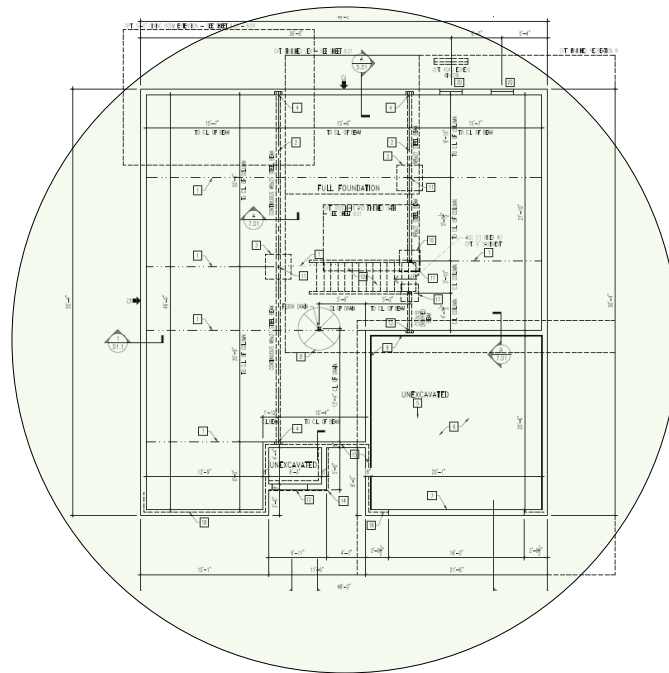

Description	Model #	QTY
Wireless Router 2.4/5GHz AC1200 w/ built-in Wireless Controller	XWR-1200	1
OnQ 30" Plastic Enclosure with Hinged Door	ENP3050	1

Note; the product icons on the Wireless & Wired Design have links to its own overview page on Luxul's webpage, you'll need internet connection in order for the links to work.

Basement Floor Plan – It will get coverage from 1st floor AP