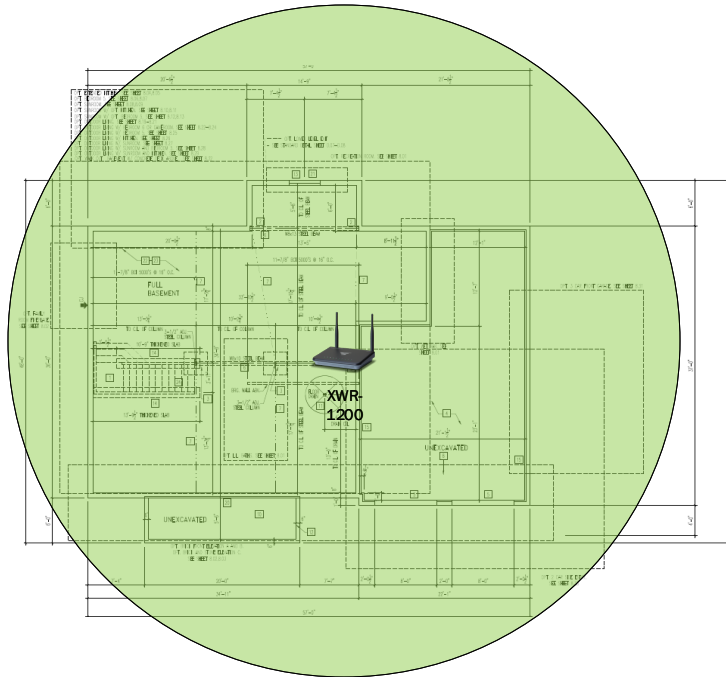

Description	Model #	QTY
Wireless Router 2.4/5GHz AC1200 w/ built-in Wireless Controller	XWR-1200	1
Standard Wireless TX Power AC1200 WAP	XAP-810	1
OnQ 30" Plastic Enclosure with Hinged Door	ENP3050	1
OnQ Universal Mounting Plate	AC1040	1

Note; the product icons on the Wireless & Wired Design have links to its own overview page on Luxul's webpage, you'll need internet connection in order for the links to work.

Basement Floor Plan