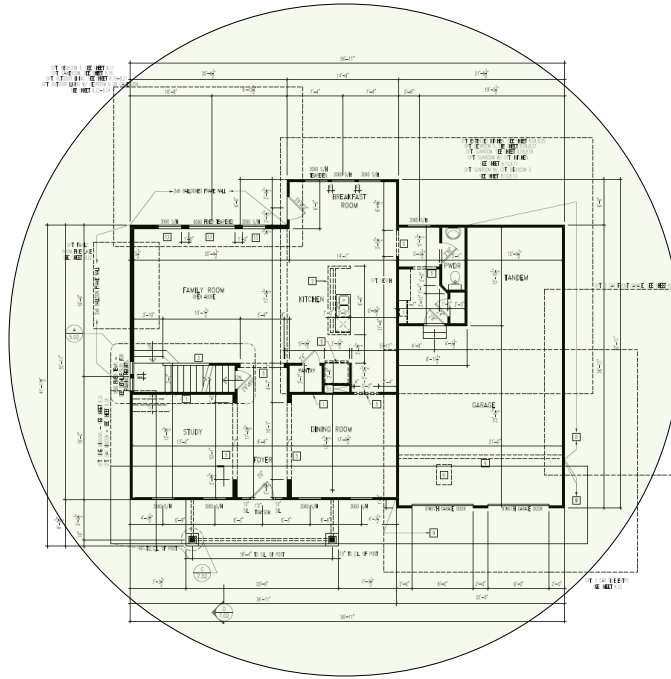

First Floor Plan

It will get Wi-Fi coverage from Basement and 2nd Floor AP