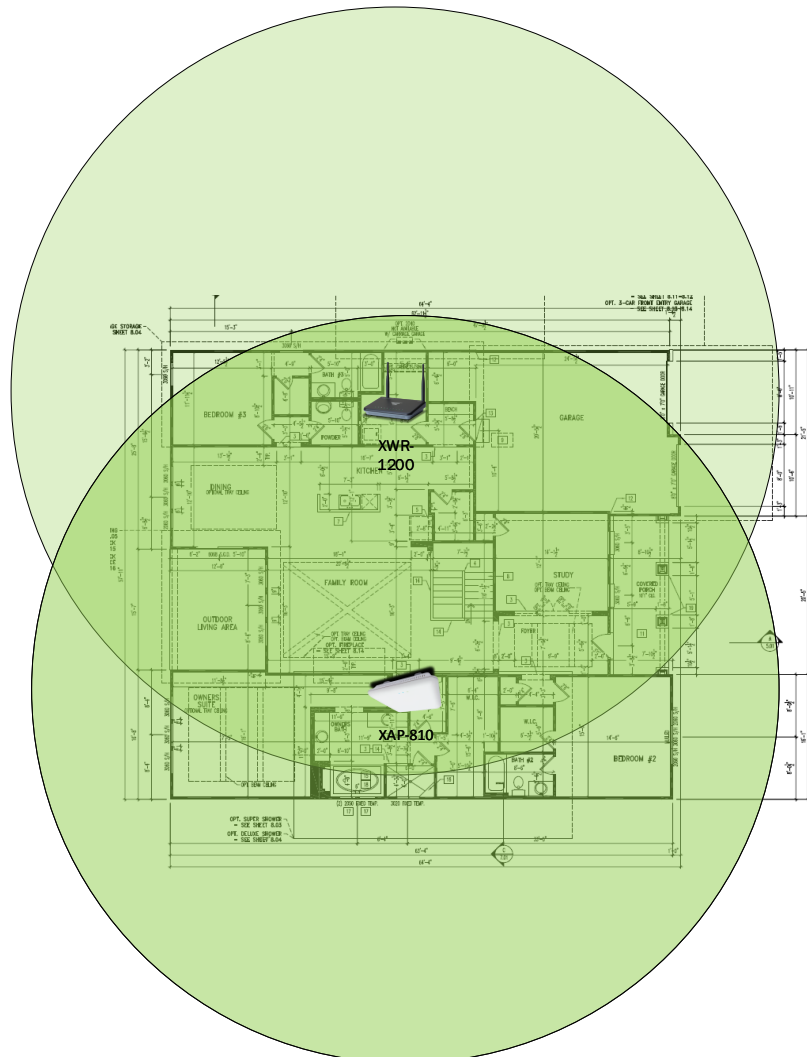

Description	Model #	QTY
Wireless Router 2.4/5GHz AC1200 w/ built-in Wireless Controller	XWR-1200	1
Standard Wireless TX Power AC1200 WAP	XAP-810	1
OnQ 30" Plastic Enclosure with Hinged Door	ENP3050	1
OnQ Universal Mounting Plate	AC1040	1

Note; the product icons on the Wireless & Wired Design have links to its own overview page on Luxul's webpage, you'll need internet connection in order for the links to work.

First Floor Plan