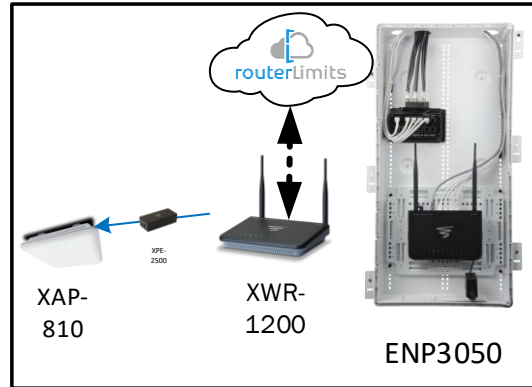

Description	Model #	QTY
Wireless Router 2.4/5GHz AC1200 w/ built-in Wireless Controller	XWR-1200	1
Standard Wireless TX Power AC1200 WAP	XAP-810	1
OnQ 30" Plastic Enclosure with Hinged Door	ENP3050	1
OnQ Universal Mounting Plate	AC1040	1

Note; the product icons on the Wireless & Wired Design have links to its own overview page on Luxul's webpage, you'll need internet connection in order for the links to work.

First Floor Plan