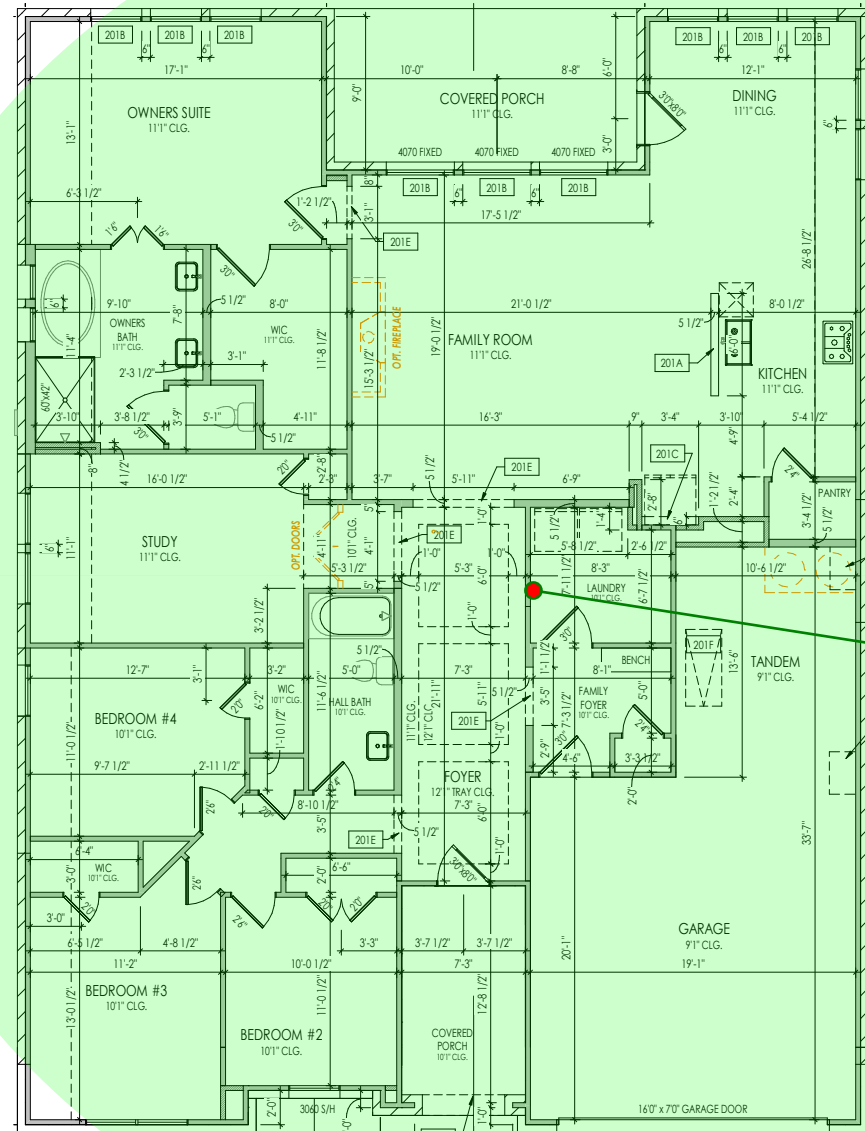

legrand AV		
PROJECT Adley		
REVISIONS		
NO.	DESCRIPTION	DATE
rev1	Design for bid	3/9/22
CUSTOM INTEGRATOR HomePro		
PROJECT # 0002907		
TERRITORY SALES MANGER		
DESIGNED BY Ryan Harter		
A-1		

(R)	XWR-3150
4PORT	WiFi
(S)	XGS-1008
8PORT	Gigabit
Mounting Plate	
Structured Wiring	

Description	Quantity
 8-Port Gb Desktop Switch	1
 OnQ 30" Plastic Enclosure with Hinged Door	1
 QnQ Universal Mounting Plate	1
 Wireless Router 2.4/5GHz AC3100 w/ Built-in Wireless Controller	1