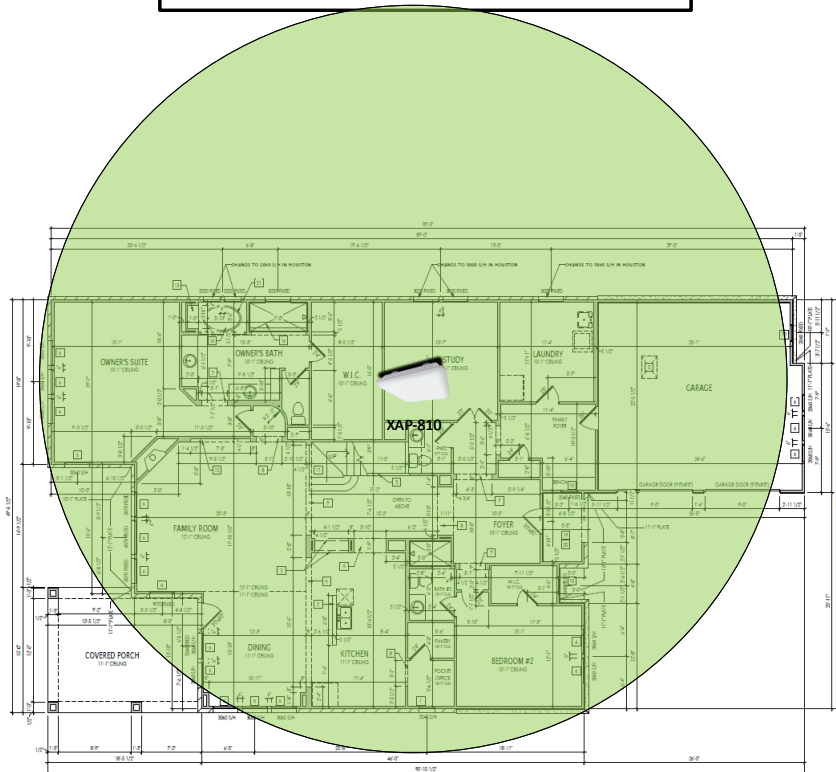

Description	Model #	QTY
Wireless Router 2.4/5GHz AC1200 w/ built-in Wireless Controller	XWR-1200	1
Standard Wireless TX Power AC1200 WAP	XAP-810	1
OnQ 30" Plastic Enclosure with Hinged Door	ENP3050	1

Note; the product icons on the Wireless & Wired Design have links to its own overview page on Luxul's webpage, you'll need internet connection in order for the links to work.

First Floor Plan