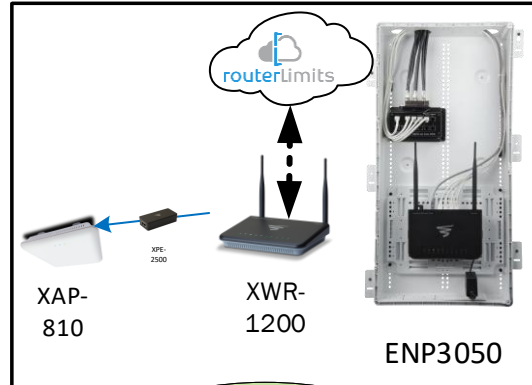

Description	Model #	QTY
Wireless Router 2.4/5GHz AC1200 w/ built-in Wireless Controller	XWR-1200	1
Standard Wireless TX Power AC1200 WAP	XAP-810	1
OnQ 30" Plastic Enclosure with Hinged Door	ENP3050	1

Note; the product icons on the Wireless & Wired Design have links to its own overview page on Luxul's webpage, you'll need internet connection in order for the links to work.

First Floor Plan