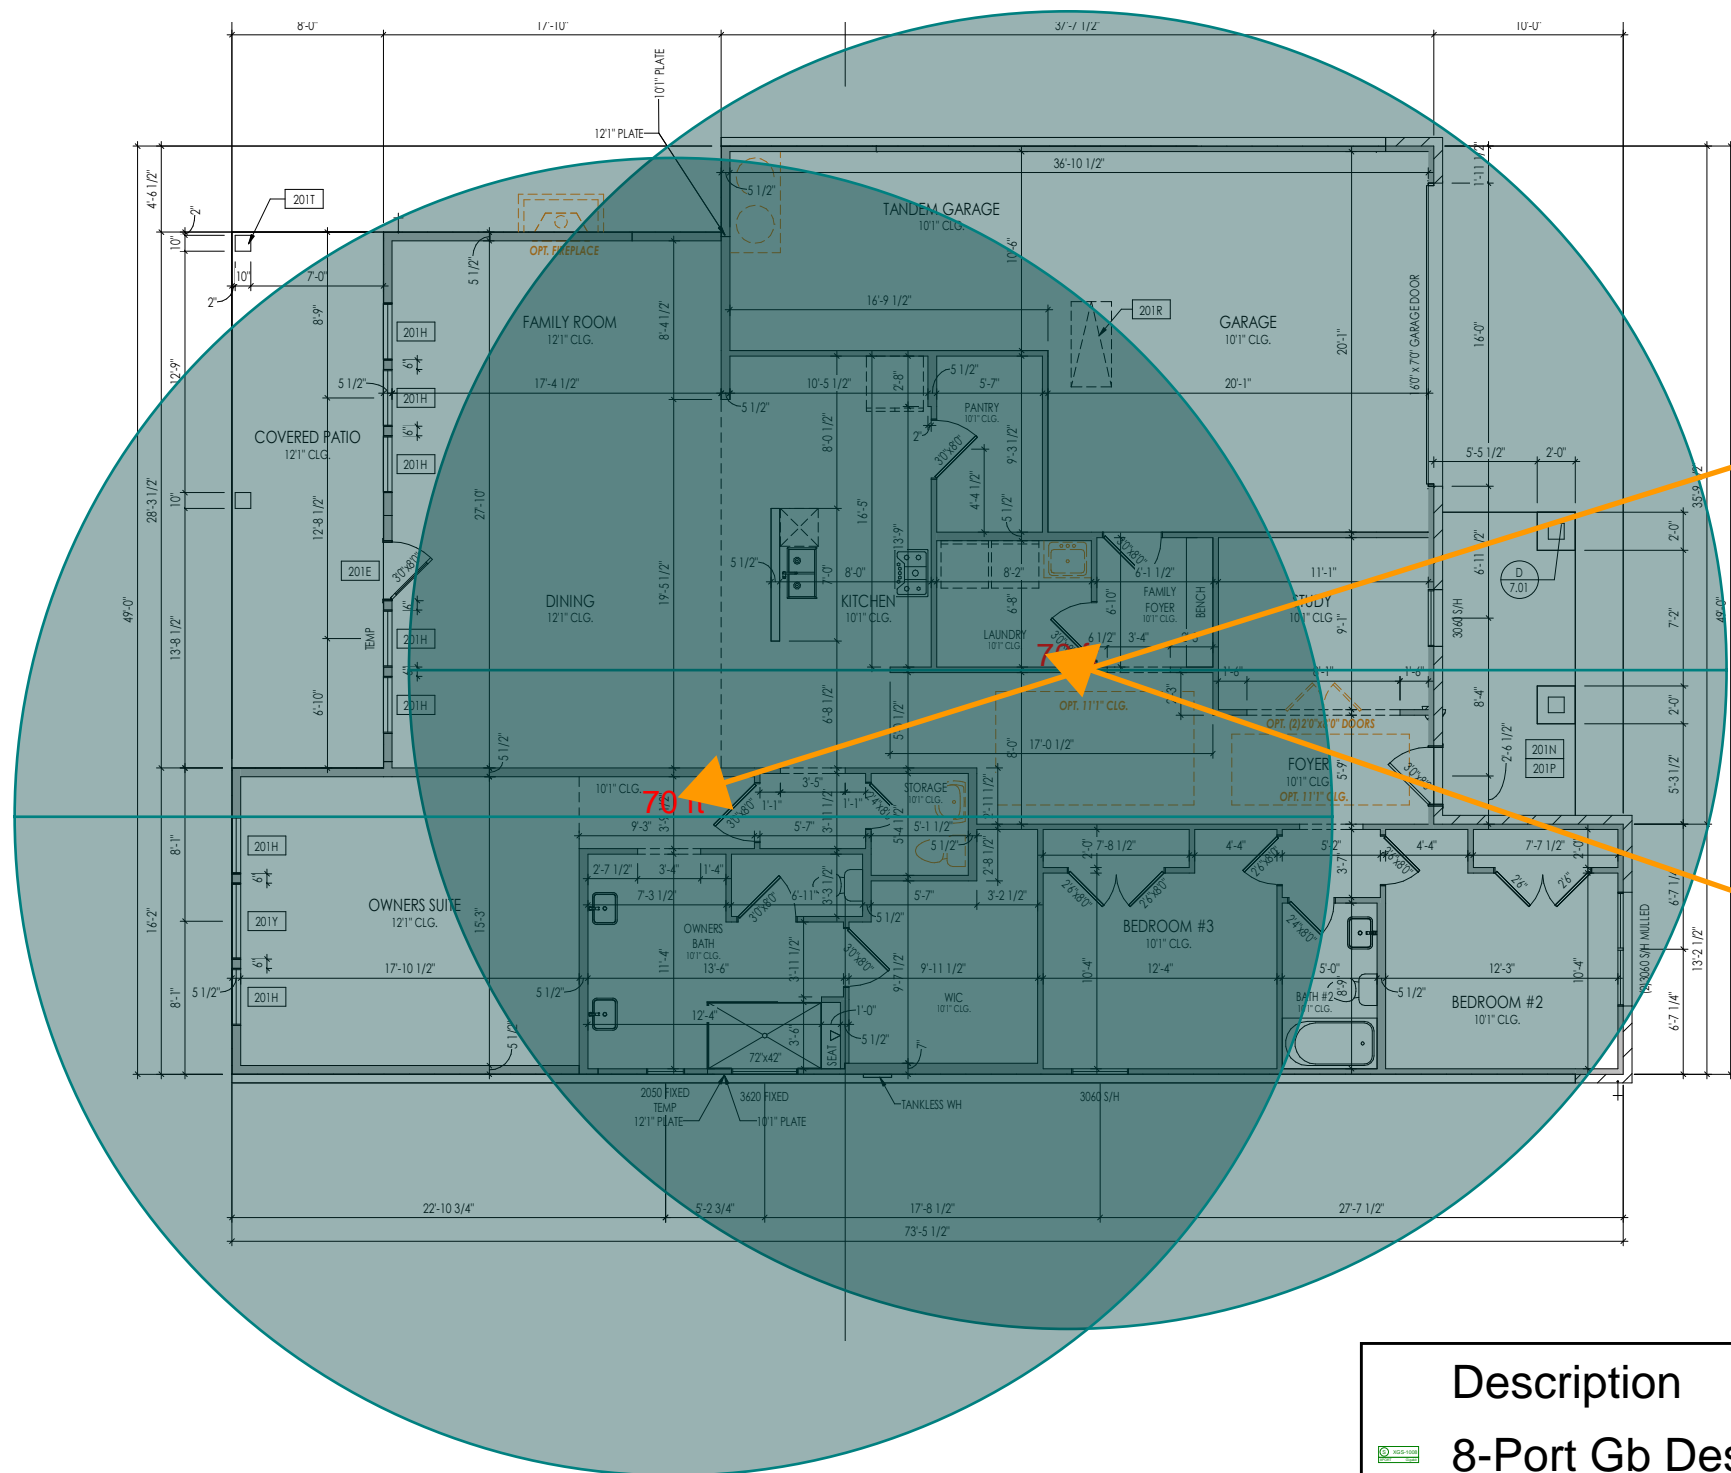

PROJECT		
Annon		
REVISIONS		
NO.	DESCRIPTION	DATE
rev1	Design for bid	11/8/22
CUSTOM INTEGRATOR		
Drees		
PROJECT #		
0003263		
TERRITORY SALES MANGER		
Kristopher Sherman		
DESIGNED BY		
Kelly Draney		
A-1		

(AP) XAP-810
AC1200 DB WiFi

(R) XWR-3150
4PORT WiFi
(S) XGS-1008
8PORT Gigabit
Mounting Plate
Structured Wiring

Description	Quantity
8-Port Gb Desktop Switch	1
High Power AC1200 Dual-Band WAP	1
OnQ 30" Plastic Enclosure with Hinged Door	1
QnQ Universal Mounting Plate	1
Wireless Router 2.4/5GHz AC3100 w/ Built-in Wireless Controller	1