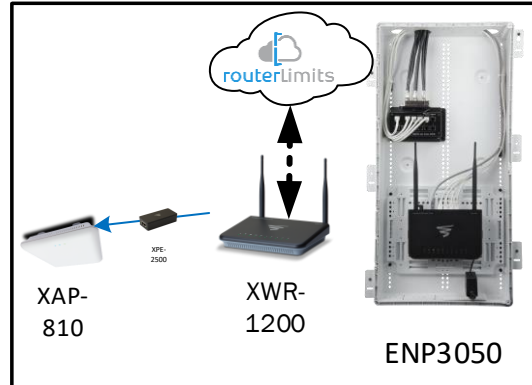

Track Browsing History

View web use and browsing history data right at your fingertips. Now you can see what's happening on your network, even when you're not there.

Kenwood – Case Number 98490 – V2

Description	Model #	QTY
Wireless Router 2.4/5GHz AC1200 w/ built-in Wireless Controller	XWR-1200	1
Standard Wireless TX Power AC1200 WAP	XAP-810	1
OnQ 30" Plastic Enclosure with Hinged Door	ENP3050	1

Note; the product icons on the Wireless & Wired Design have links to its own overview page on Luxul's webpage, you'll need internet connection in order for the links to work.

**First Floor Plan –
It will also get Wi-Fi coverage from the Wireless Router in the Second floor Plan**