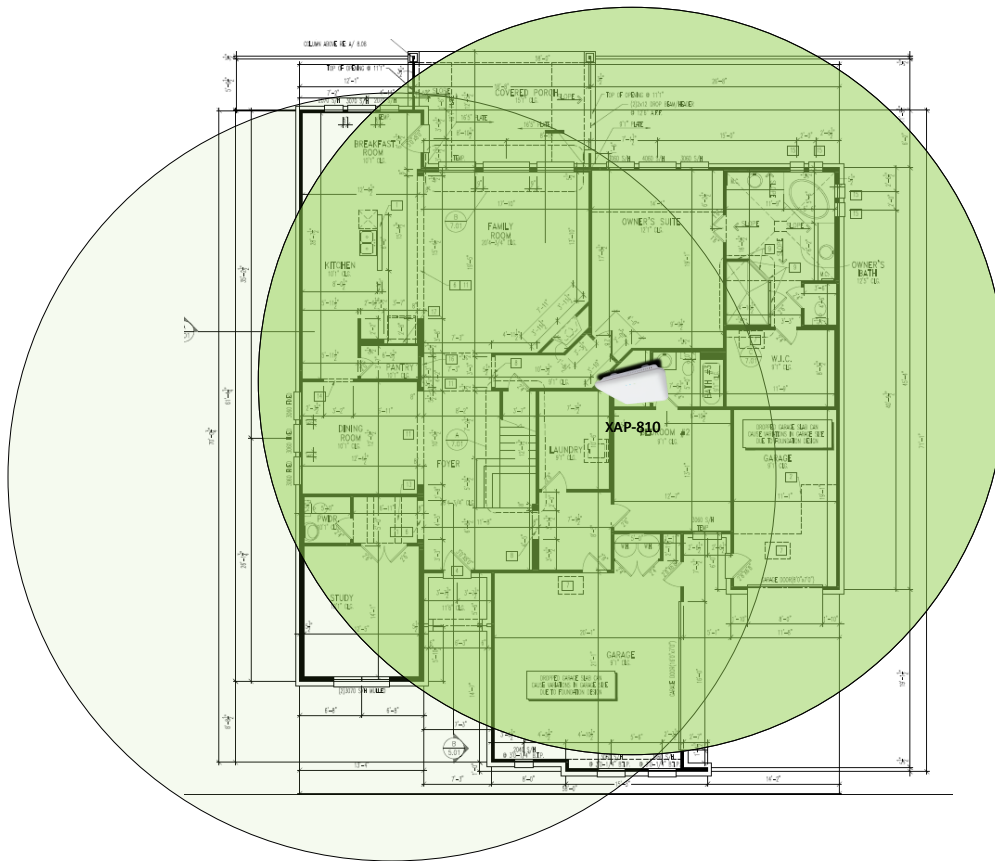

Kenwood – Case Number 98490 – V2

Description	Model #	QTY
Wireless Router 2.4/5GHz AC1200 w/ built-in Wireless Controller	XWR-1200	1
Standard Wireless TX Power AC1200 WAP	XAP-810	1
OnQ 30" Plastic Enclosure with Hinged Door	ENP3050	1

Note; the product icons on the Wireless & Wired Design have links to its own overview page on Luxul's webpage, you'll need internet connection in order for the links to work.

**First Floor Plan –
It will also get Wi-Fi coverage from the Wireless Router in the Second floor Plan**