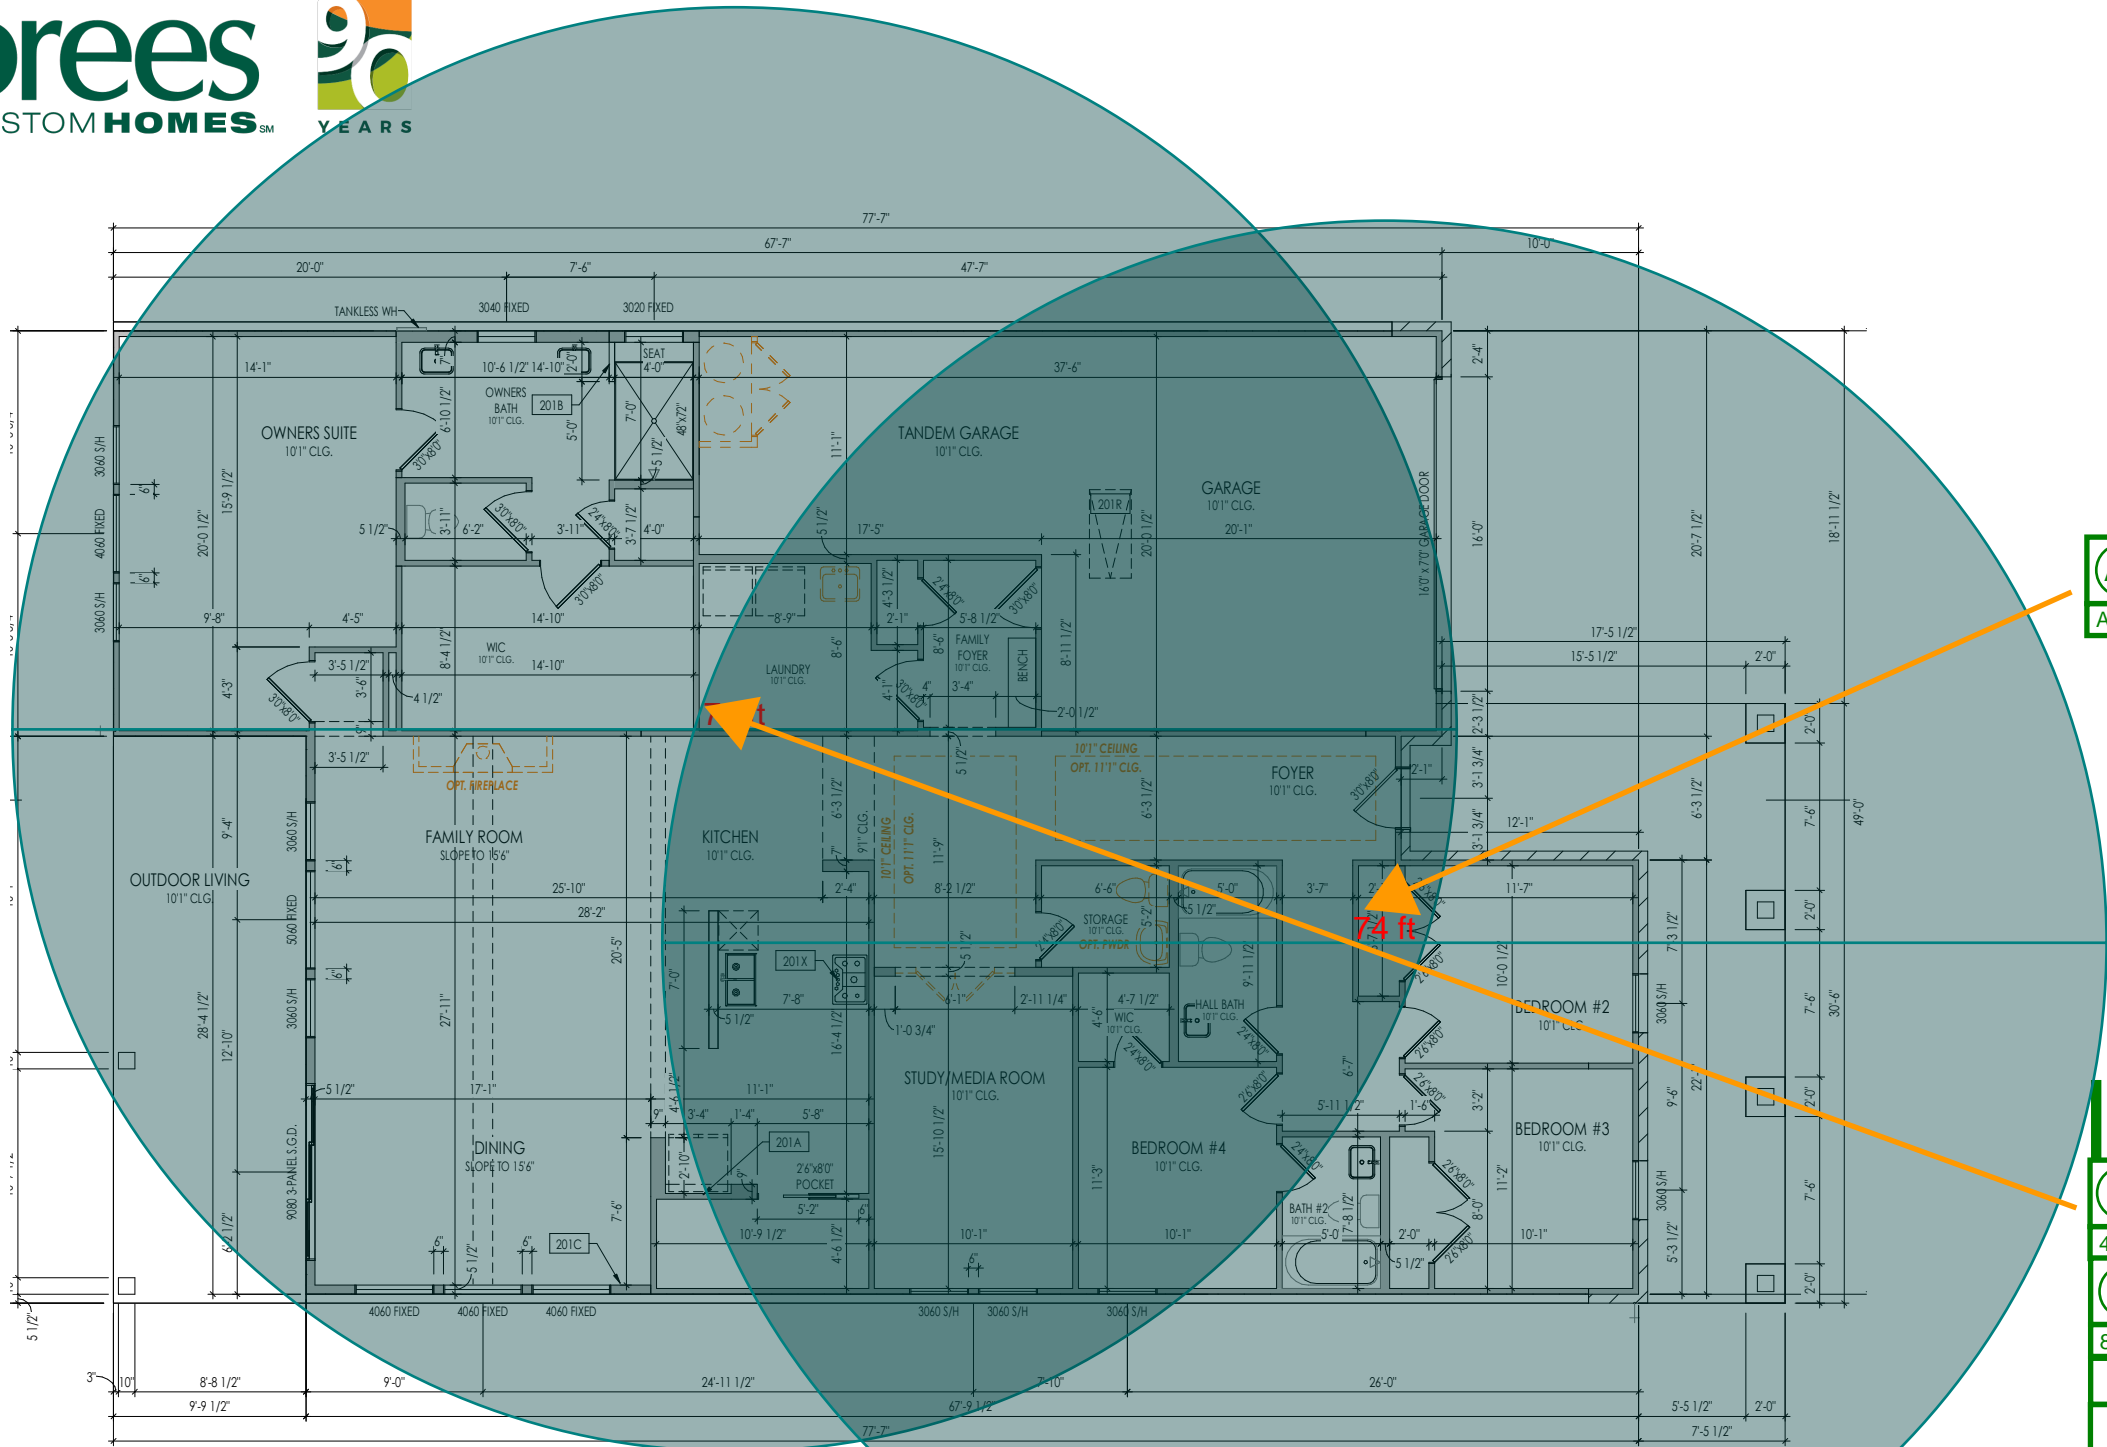

NO.	DESCRIPTION	DATE
rev1	Design for bid	11/8/22

CUSTOM INTEGRATOR

Drees

PROJECT #

0003263

TERRITORY SALES MANGER

Kristopher Sherman

DESIGNED BY

Kelly Draney

A-1

WiFi
 GUARANTEE

(AP) XAP-810
 AC1200 DB WiFi

(R) XWR-3150
 4PORT WiFi

(S) XGS-1008
 8PORT Gigabit

Mounting Plate
 Structured Wiring

Description	Quantity
 8-Port Gb Desktop Switch	1
 High Power AC1200 Dual-Band WAP	1
 OnQ 30" Plastic Enclosure with Hinged Door	1
 QnQ Universal Mounting Plate	1
 Wireless Router 2.4/5GHz AC3100 w/ Built-in Wireless Controller	1