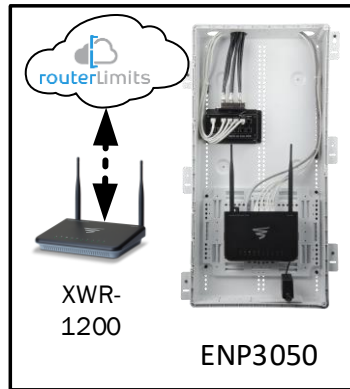

Description	Model #	QTY
Wireless Router 2.4/5GHz AC1200 w/ built-in Wireless Controller	XWR-1200	1
OnQ 30" Plastic Enclosure with Hinged Door	ENP3050	1

Note; the product icons on the Wireless & Wired Design have links to its own overview page on Luxul's webpage, you'll need internet connection in order for the links to work.

**First Floor Plan –
It will get Wi-Fi coverage from the Wireless Router on the Second Floor Plan**