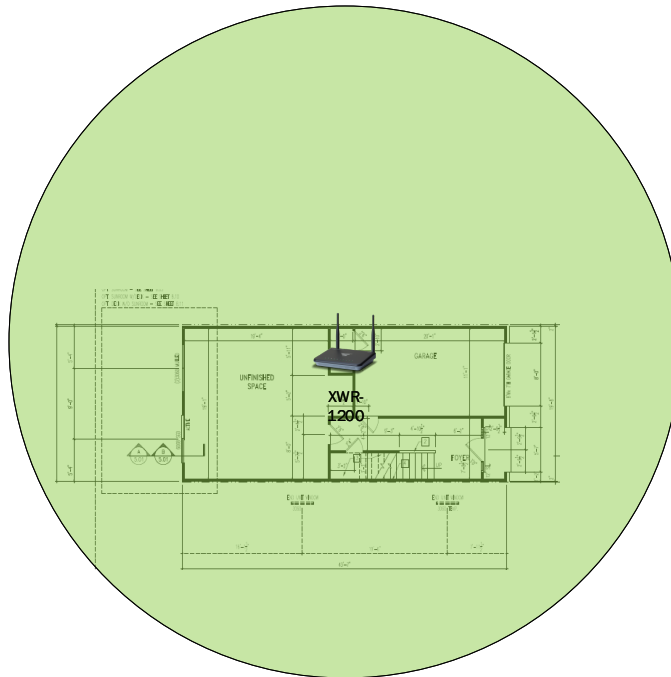

Description	Model #	QTY
Wireless Router 2.4/5GHz AC1200 w/ built-in Wireless Controller	XWR-1200	1
Standard Wireless TX Power AC1200 WAP	XAP-810	1
OnQ 30" Plastic Enclosure with Hinged Door	ENP3050	1
OnQ Universal Mounting Plate	AC1040	1

Note; the product icons on the Wireless & Wired Design have links to its own overview page on Luxul's webpage, you'll need internet connection in order for the links to work.

Basement Floor Plan