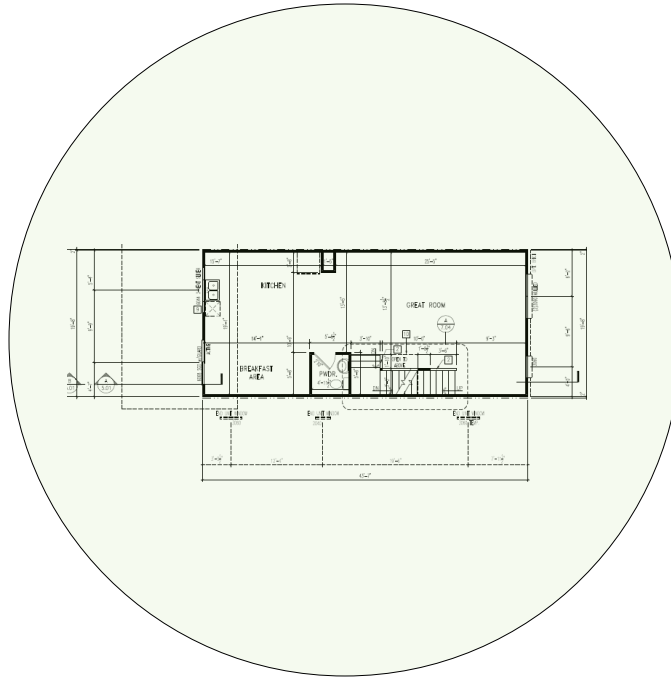

First Floor Plan

It will get Wi-Fi coverage from the Wireless AP on the Second Floor Plan