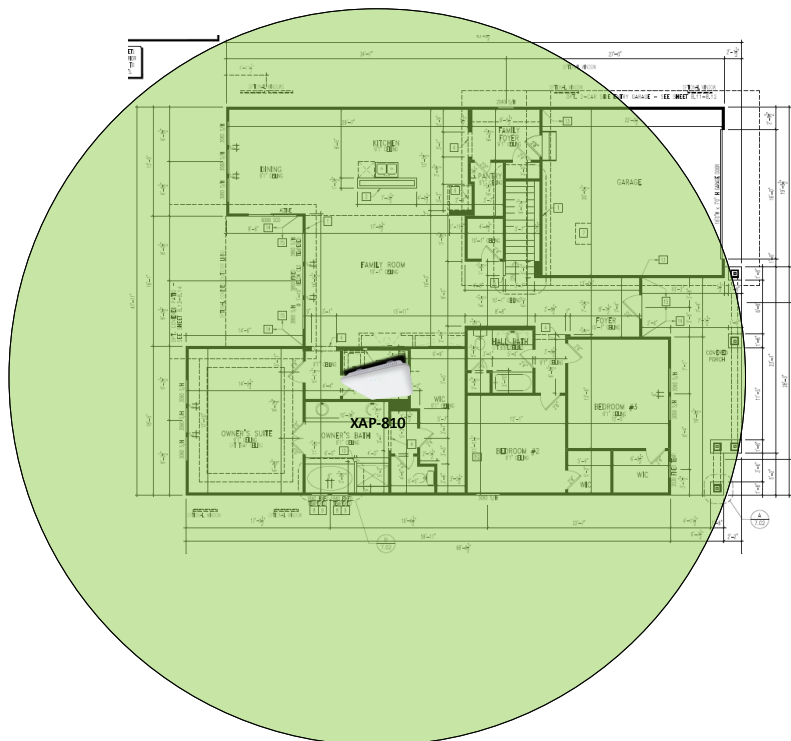

Track Browsing History

View web use and browsing history data right at your fingertips. Now you can see what's happening on your network, even when you're not there.

Woodbury – Case Number 105094 - V1

Description	Model #	QTY
Standard Wireless TX Power AC1200 WAP	XAP-810	1
OnQ 30" Plastic Enclosure with Hinged Door	ENP3050	1
OnQ Univeral Mounting Plate	AC1040	1
OnQ 8-port Switch Structured Wiring Solution Design	DA1008	1
12VDC, 18W Power Supply (DA1008 Power Supply)	PW7760	1

Note; the product icons on the Wireless & Wired Design have links to its own overview page on Luxul's webpage, you'll need internet connection in order for the links to work.

First Floor Plan

Basement Floor Plan – Will get coverage from 1st floor AP