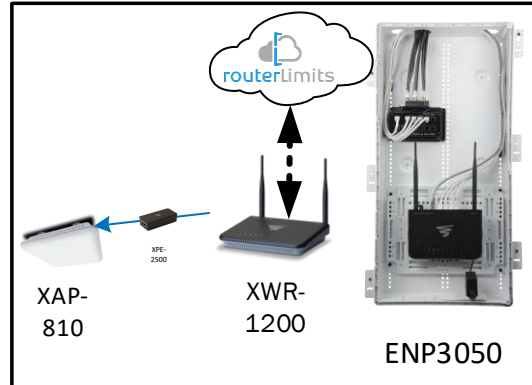

Track Browsing History

View web use and browsing history data right at your fingertips. Now you can see what's happening on your network, even when you're not there.

Kenwood II – Case Number 97253 - V1

Description	Model #	QTY
Wireless Router 2.4/5GHz AC1200 w/ built-in Wireless Controller	XWR-1200	1
Standard Wireless TX Power AC1200 WAP	XAP-810	1
OnQ 30" Plastic Enclosure with Hinged Door	ENP3050	1

Note; the product icons on the Wireless & Wired Design have links to its own overview page on Luxul's webpage, you'll need internet connection in order for the links to work.

First Floor Plan –

It will also get Wi-Fi coverage from the Wireless Router in the Second Floor Plan