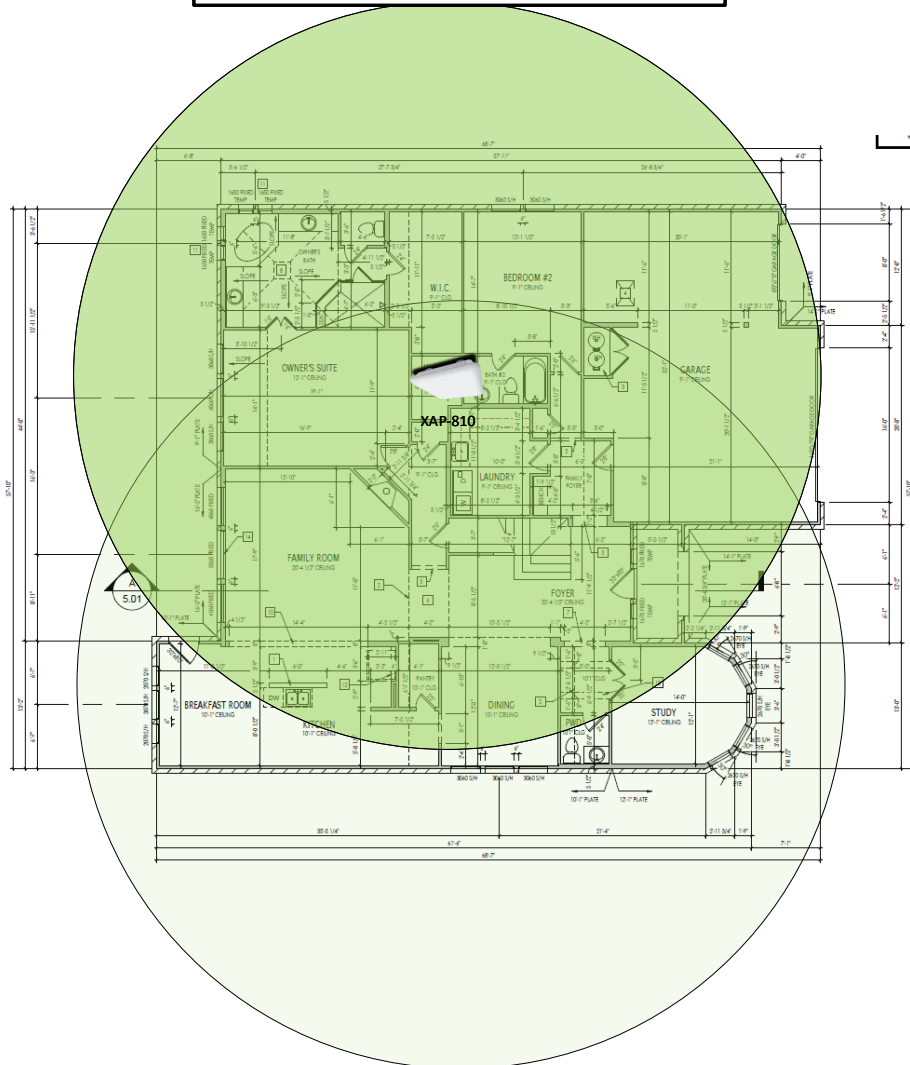

Kenwood II – Case Number 97253 - V1

Description	Model #	QTY
Wireless Router 2.4/5GHz AC1200 w/ built-in Wireless Controller	XWR-1200	1
Standard Wireless TX Power AC1200 WAP	XAP-810	1
OnQ 30" Plastic Enclosure with Hinged Door	ENP3050	1

Note; the product icons on the Wireless & Wired Design have links to its own overview page on Luxul's webpage, you'll need internet connection in order for the links to work.

First Floor Plan –

It will also get Wi-Fi coverage from the Wireless Router in the Second Floor Plan