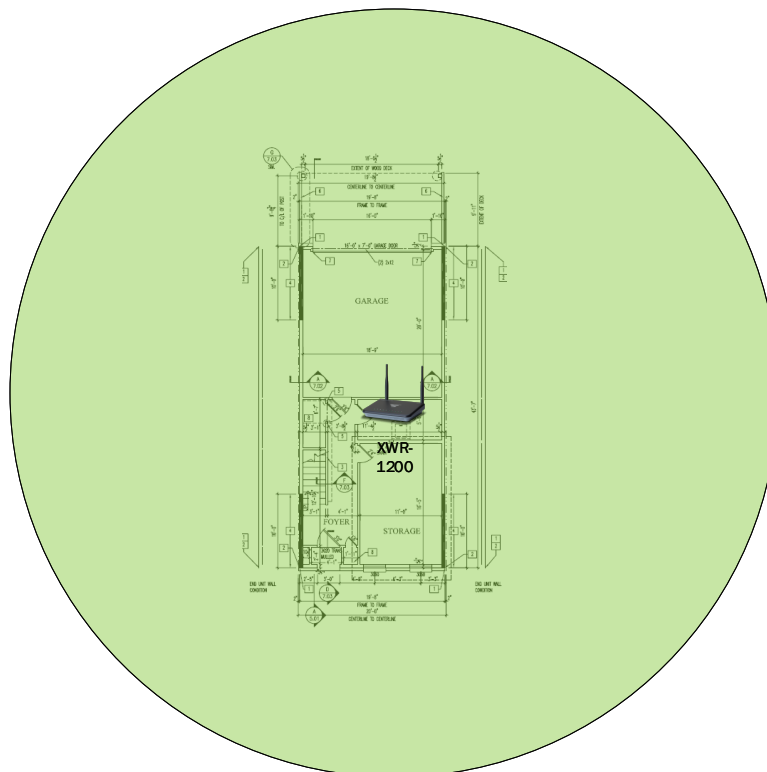

Description	Model #	QTY
Wireless Router 2.4/5GHz AC1200 w/ built-in Wireless Controller	XWR-1200	1
Standard Wireless TX Power AC1200 WAP	XAP-810	1
OnQ 30" Plastic Enclosure with Hinged Door	ENP3050	1
OnQ Universal Mounting Plate	AC1040	1

Note; the product icons on the Wireless & Wired Design have links to its own overview page on Luxul's webpage, you'll need internet connection in order for the links to work.

Lower Level