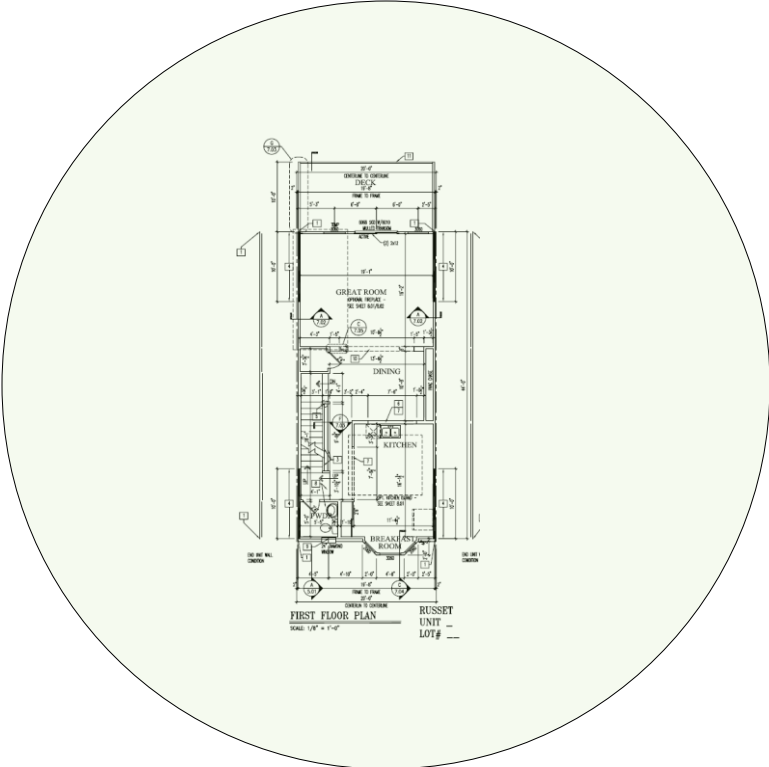

First Floor Plan –
It will get Wi-Fi coverage from the Wireless Router from the Lower Level