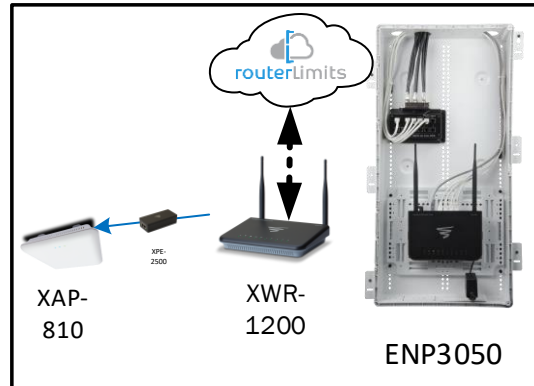

Description	Model #	QTY
Wireless Router 2.4/5GHz AC1200 w/ built-in Wireless Controller	XWR-1200	1
Standard Wireless TX Power AC1200 WAP	XAP-810	1
OnQ 30" Plastic Enclosure with Hinged Door	ENP3050	1
OnQ Universal Mounting Plate	AC1040	1

Note; the product icons on the Wireless & Wired Design have links to its own overview page on Luxul's webpage, you'll need internet connection in order for the links to work.

Lower Level