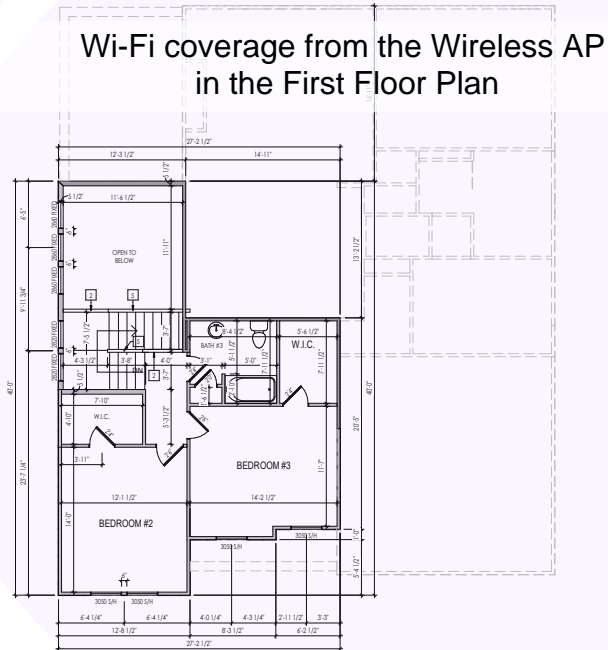

QnQ Universal Mounting Plate

AC1040 1

Wireless Router 2.4/5GHz AC1200 w/ built-in Wireless Controller XWR-1200 1

- (R) XWR-1200
- 4PORT WiFi
- LOCATION
- Structured Wiring
- Mounting Plate

- (R) Router
- (S) Switch
- (AP) Wireless Access Point
- (WC) Wireless Controller