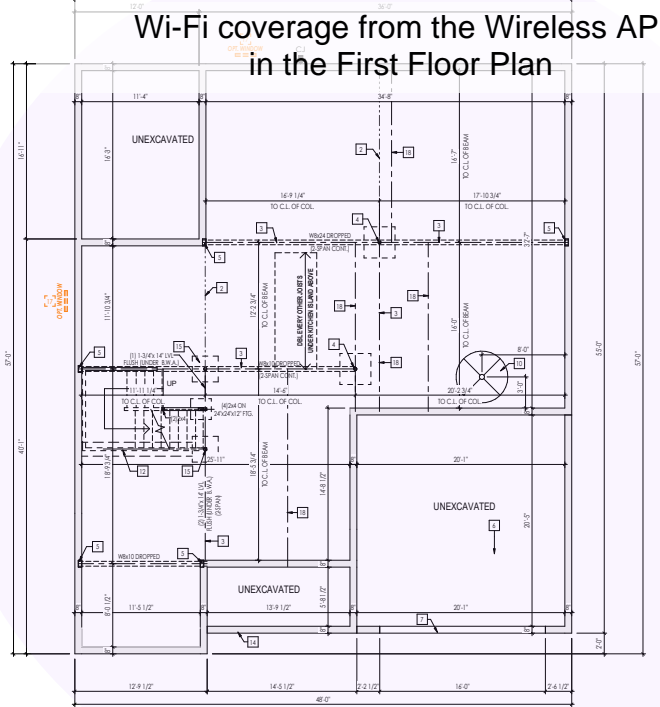

QnQ Universal Mounting Plate

AC1040 1

Wireless Router 2.4/5GHz AC1200 w/ built-in Wireless Controller XWR-1200 1

- (R) XWR-1200
- 4PORT WiFi
- LOCATION
- Structured Wiring
- Mounting Plate

- (R) Router
- (S) Switch
- (AP) Wireless Access Point
- (WC) Wireless Controller