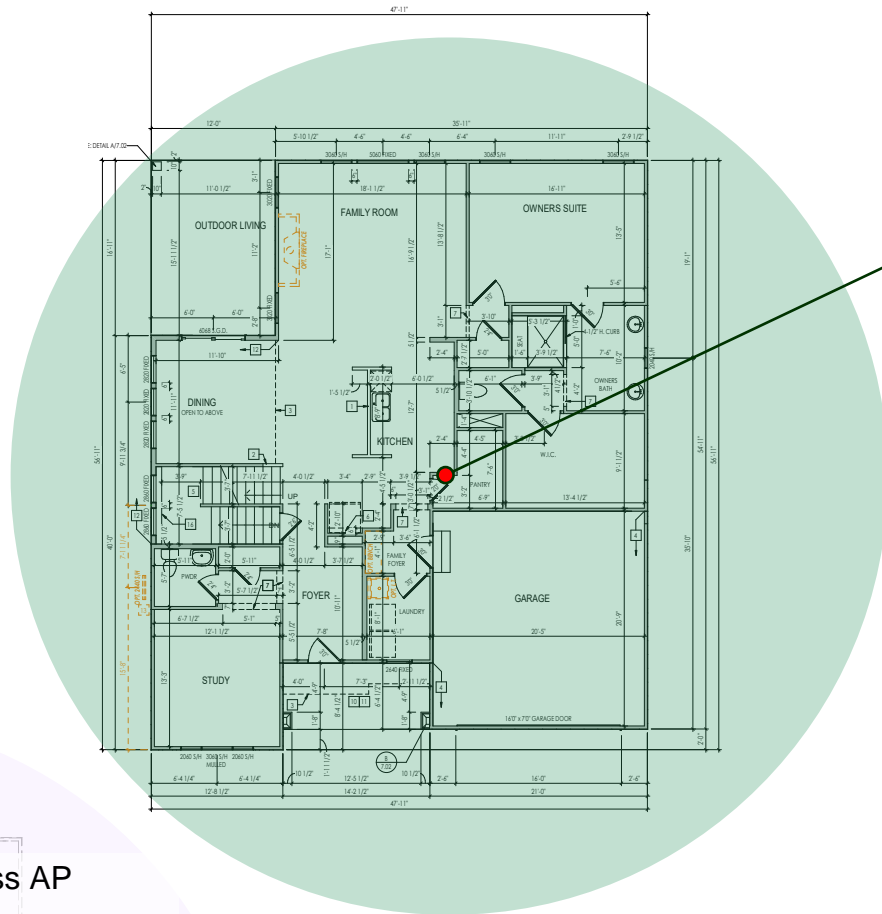

QnQ Universal Mounting Plate

AC1040 1

Wireless Router 2.4/5GHz AC1200 w/ built-in Wireless Controller XWR-1200 1

- (R) XWR-1200
- 4PORT WiFi
- LOCATION
- Structured Wiring
- Mounting Plate

- (R) Router
- (S) Switch
- (AP) Wireless Access Point
- (WC) Wireless Controller