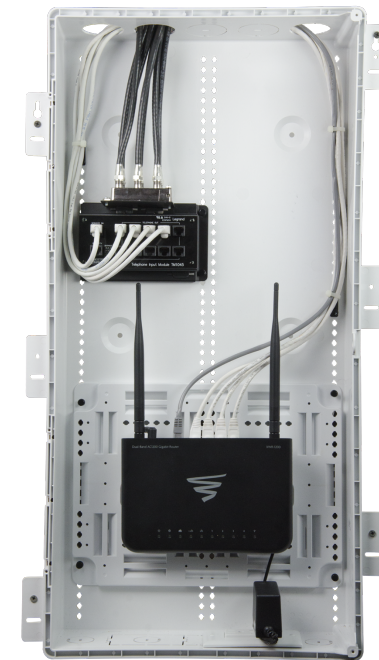

QnQ Universal Mounting Plate

AC1040 1

Wireless Router 2.4/5GHz AC1200 w/ built-in Wireless Controller XWR-1200 1

- (R) XWR-1200
- 4PORT WiFi
- LOCATION
- Structured Wiring
- Mounting Plate

- (R) Router
- (S) Switch
- (AP) Wireless Access Point
- (WC) Wireless Controller