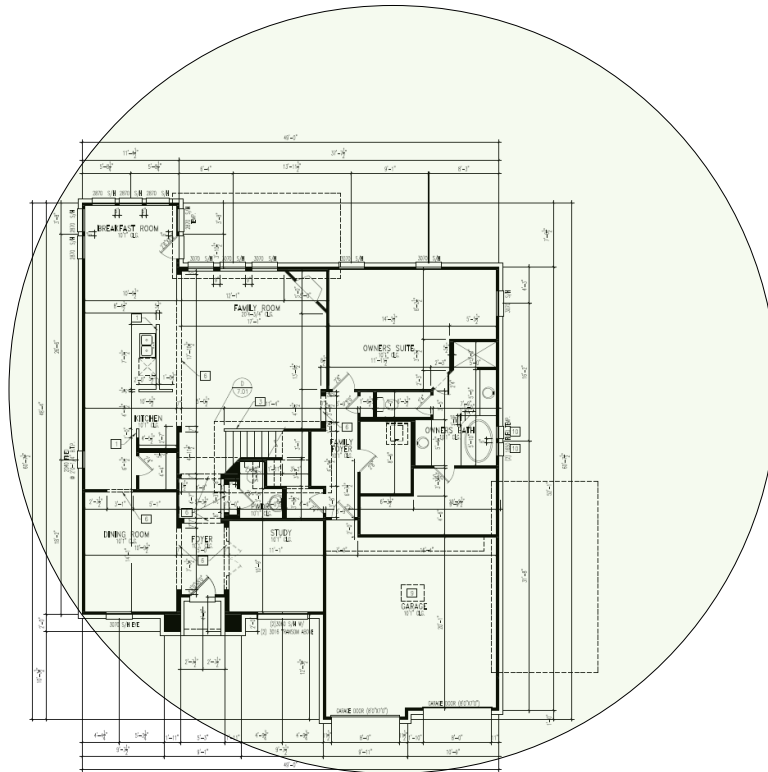

Deerfield II – Case Number 97238 - V1

Description	Model #	QTY
Wireless Router 2.4/5GHz AC1200 w/ built-in Wireless Controller	XWR-1200	1
OnQ 30" Plastic Enclosure with Hinged Door	ENP3050	1

Note; the product icons on the Wireless & Wired Design have links to its own overview page on Luxul's webpage, you'll need internet connection in order for the links to work.

**First Floor Plan –
It will get Wi-Fi coverage from the Wireless Router in the Second Floor Plan**