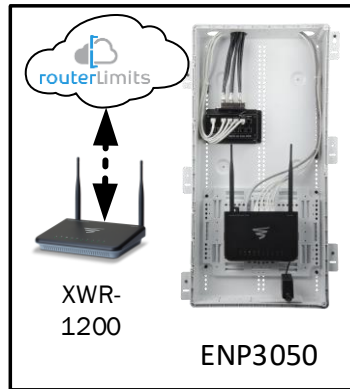

Deerfield II – Case Number 97238 - V1

Description	Model #	QTY
Wireless Router 2.4/5GHz AC1200 w/ built-in Wireless Controller	XWR-1200	1
OnQ 30" Plastic Enclosure with Hinged Door	ENP3050	1

Note; the product icons on the Wireless & Wired Design have links to its own overview page on Luxul's webpage, you'll need internet connection in order for the links to work.

**First Floor Plan –
It will get Wi-Fi coverage from the Wireless Router in the Second Floor Plan**