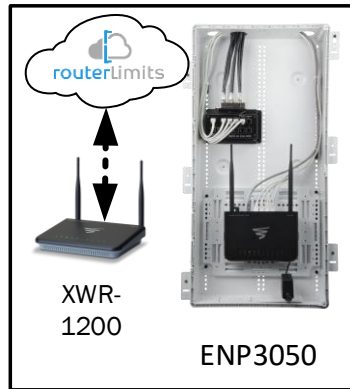

Description	Model #	QTY
Wireless Router 2.4/5GHz AC1200 w/ built-in Wireless Controller	XWR-1200	1
OnQ 30" Plastic Enclosure with Hinged Door	ENP3050	1
OnQ Universal Mounting Plate	AC1040	1

Note; the product icons on the Wireless & Wired Design have links to its own overview page on Luxul's webpage, you'll need internet connection in order for the links to work.

First Floor Plan