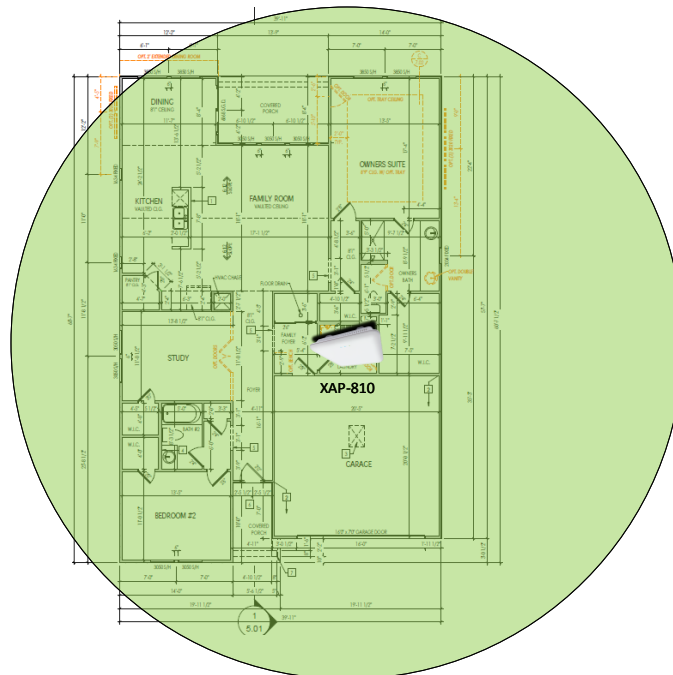

Description	Model #	QTY
Wireless Router 2.4/5GHz AC1200 w/ built-in Wireless Controller	XWR-1200	1
OnQ 30" Plastic Enclosure with Hinged Door	ENP3050	1
OnQ Universal Mounting Plate	AC1040	1

Note; the product icons on the Wireless & Wired Design have links to its own overview page on Luxul's webpage, you'll need internet connection in order for the links to work.

First Floor Plan